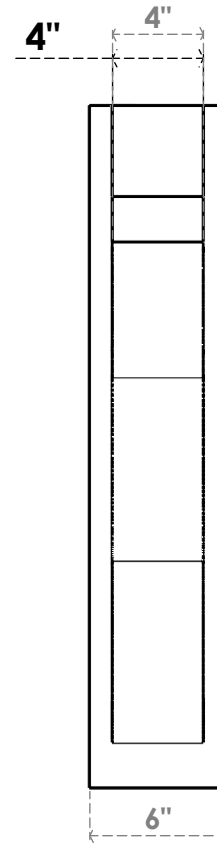

ITEM NUMBER: OUTUROC040X060X30000X30000X040X020X040FST44RCPR

4"W TOP X 6"W BACK X 30"D X 30"H X 4"T TOP X 2"T BACK TIMBERTHANE ROUGH CEDAR FUNSTON FAUX WOOD OPEN OUTLOOKER, BLOCK TOP AND BACK, 4"W CLOSED BRACE, PRIMED TAN

SIDE PROFILE

FRONT PROFILE

ISOMETRIC

GENERATED DATE : 07/06/2023

EKENA MILLWORK
2300 WEST MAIN ST.
CLARKSVILLE, TX 75426
TOLL FREE: 866-607-0453
WWW.EKENAMILLWORK.COM

NOTES

1. INSTALLATION TO BE COMPLETED IN ACCORDANCE WITH MANUFACTURER'S SPECIFICATIONS.
2. DRAWING MAY NOT BE TO SCALE
3. THIS DRAWING IS INTENDED FOR DESIGN AND PLANNING PURPOSES ONLY.
4. ALL INFORMATION CONTAINED HEREIN WAS CURRENT AT THE TIME OF DEVELOPMENT BUT MUST BE REVIEWED AND APPROVED BY THE PRODUCT MANUFACTURER TO BE CONSIDERED ACCURATE.
5. TIMBERTHANE ARCHITECTURAL PRODUCTS ARE MADE FROM HIGH DENSITY URETHANE AND COME FACTORY PRIMED