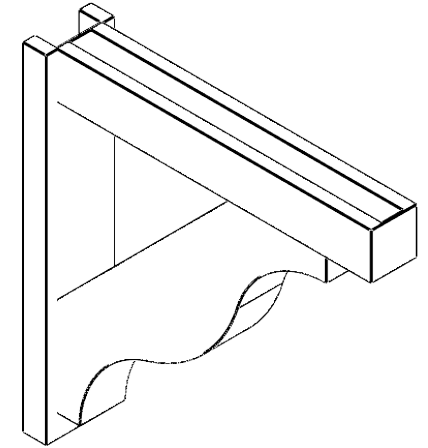

ITEM NUMBER: OUTUROC040X060X30000X30000X040X020X040FST44RCPR

4"W TOP X 6"W BACK X 30"D X 30"H X 4"T TOP X 2"T BACK TIMBERTHANE ROUGH CEDAR FUNSTON FAUX WOOD OPEN OUTLOOKER, BLOCK TOP AND BACK, 4"W CLOSED BRACE, PRIMED TAN

SIDE PROFILE

FRONT PROFILE

ISOMETRIC

GENERATED DATE : 07/06/2023

EKENA MILLWORK
2300 WEST MAIN ST.
CLARKSVILLE, TX 75426
TOLL FREE: 866-607-0453
WWW.EKENAMILLWORK.COM

NOTES

1. INSTALLATION TO BE COMPLETED IN ACCORDANCE WITH MANUFACTURER'S SPECIFICATIONS.
2. DRAWING MAY NOT BE TO SCALE
3. THIS DRAWING IS INTENDED FOR DESIGN AND PLANNING PURPOSES ONLY.
4. ALL INFORMATION CONTAINED HEREIN WAS CURRENT AT THE TIME OF DEVELOPMENT BUT MUST BE REVIEWED AND APPROVED BY THE PRODUCT MANUFACTURER TO BE CONSIDERED ACCURATE.
5. TIMBERTHANE ARCHITECTURAL PRODUCTS ARE MADE FROM HIGH DENSITY URETHANE AND COME FACTORY PRIMED