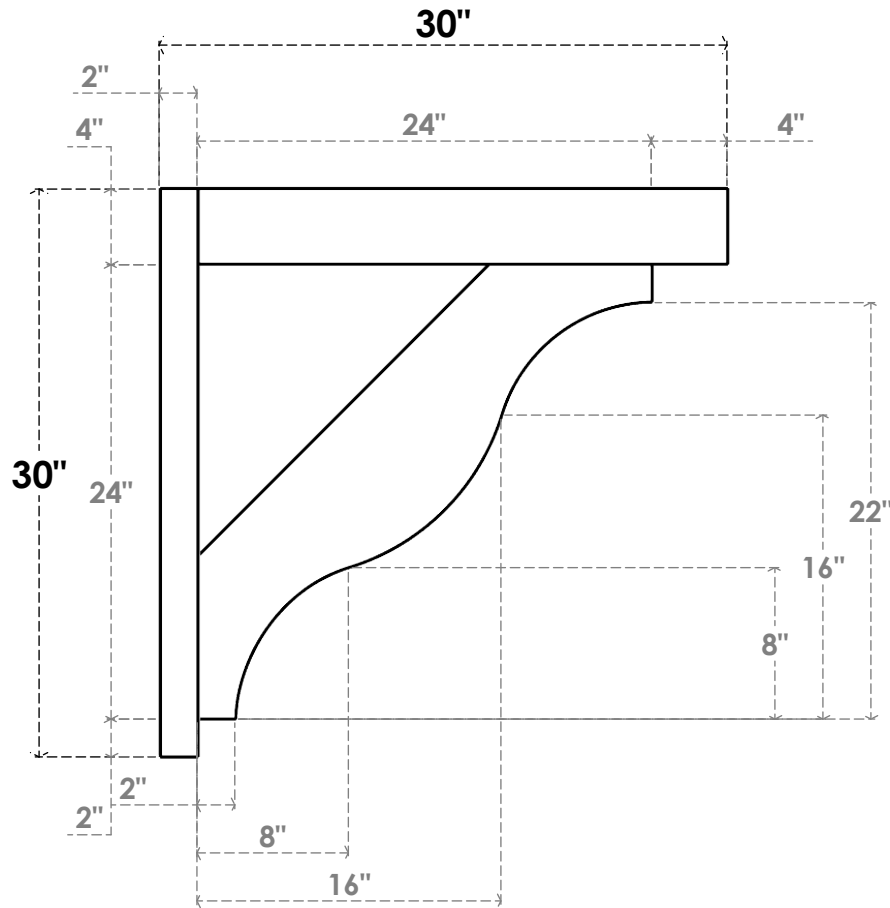

ITEM NUMBER: OUTUROC040X060X30000X30000X040X020X040FST44RCPR

4"W TOP X 6"W BACK X 30"D X 30"H X 4"T TOP X 2"T BACK TIMBERTHANE ROUGH CEDAR FUNSTON FAUX WOOD OPEN OUTLOOKER, BLOCK TOP AND BACK, 4"W CLOSED BRACE, PRIMED TAN

SIDE PROFILE

FRONT PROFILE

ISOMETRIC

GENERATED DATE : 07/06/2023

EKENA MILLWORK
2300 WEST MAIN ST.
CLARKSVILLE, TX 75426
TOLL FREE: 866-607-0453
WWW.EKENAMILLWORK.COM

NOTES

1. INSTALLATION TO BE COMPLETED IN ACCORDANCE WITH MANUFACTURER'S SPECIFICATIONS.
2. DRAWING MAY NOT BE TO SCALE
3. THIS DRAWING IS INTENDED FOR DESIGN AND PLANNING PURPOSES ONLY.
4. ALL INFORMATION CONTAINED HEREIN WAS CURRENT AT THE TIME OF DEVELOPMENT BUT MUST BE REVIEWED AND APPROVED BY THE PRODUCT MANUFACTURER TO BE CONSIDERED ACCURATE.
5. TIMBERTHANE ARCHITECTURAL PRODUCTS ARE MADE FROM HIGH DENSITY URETHANE AND COME FACTORY PRIMED