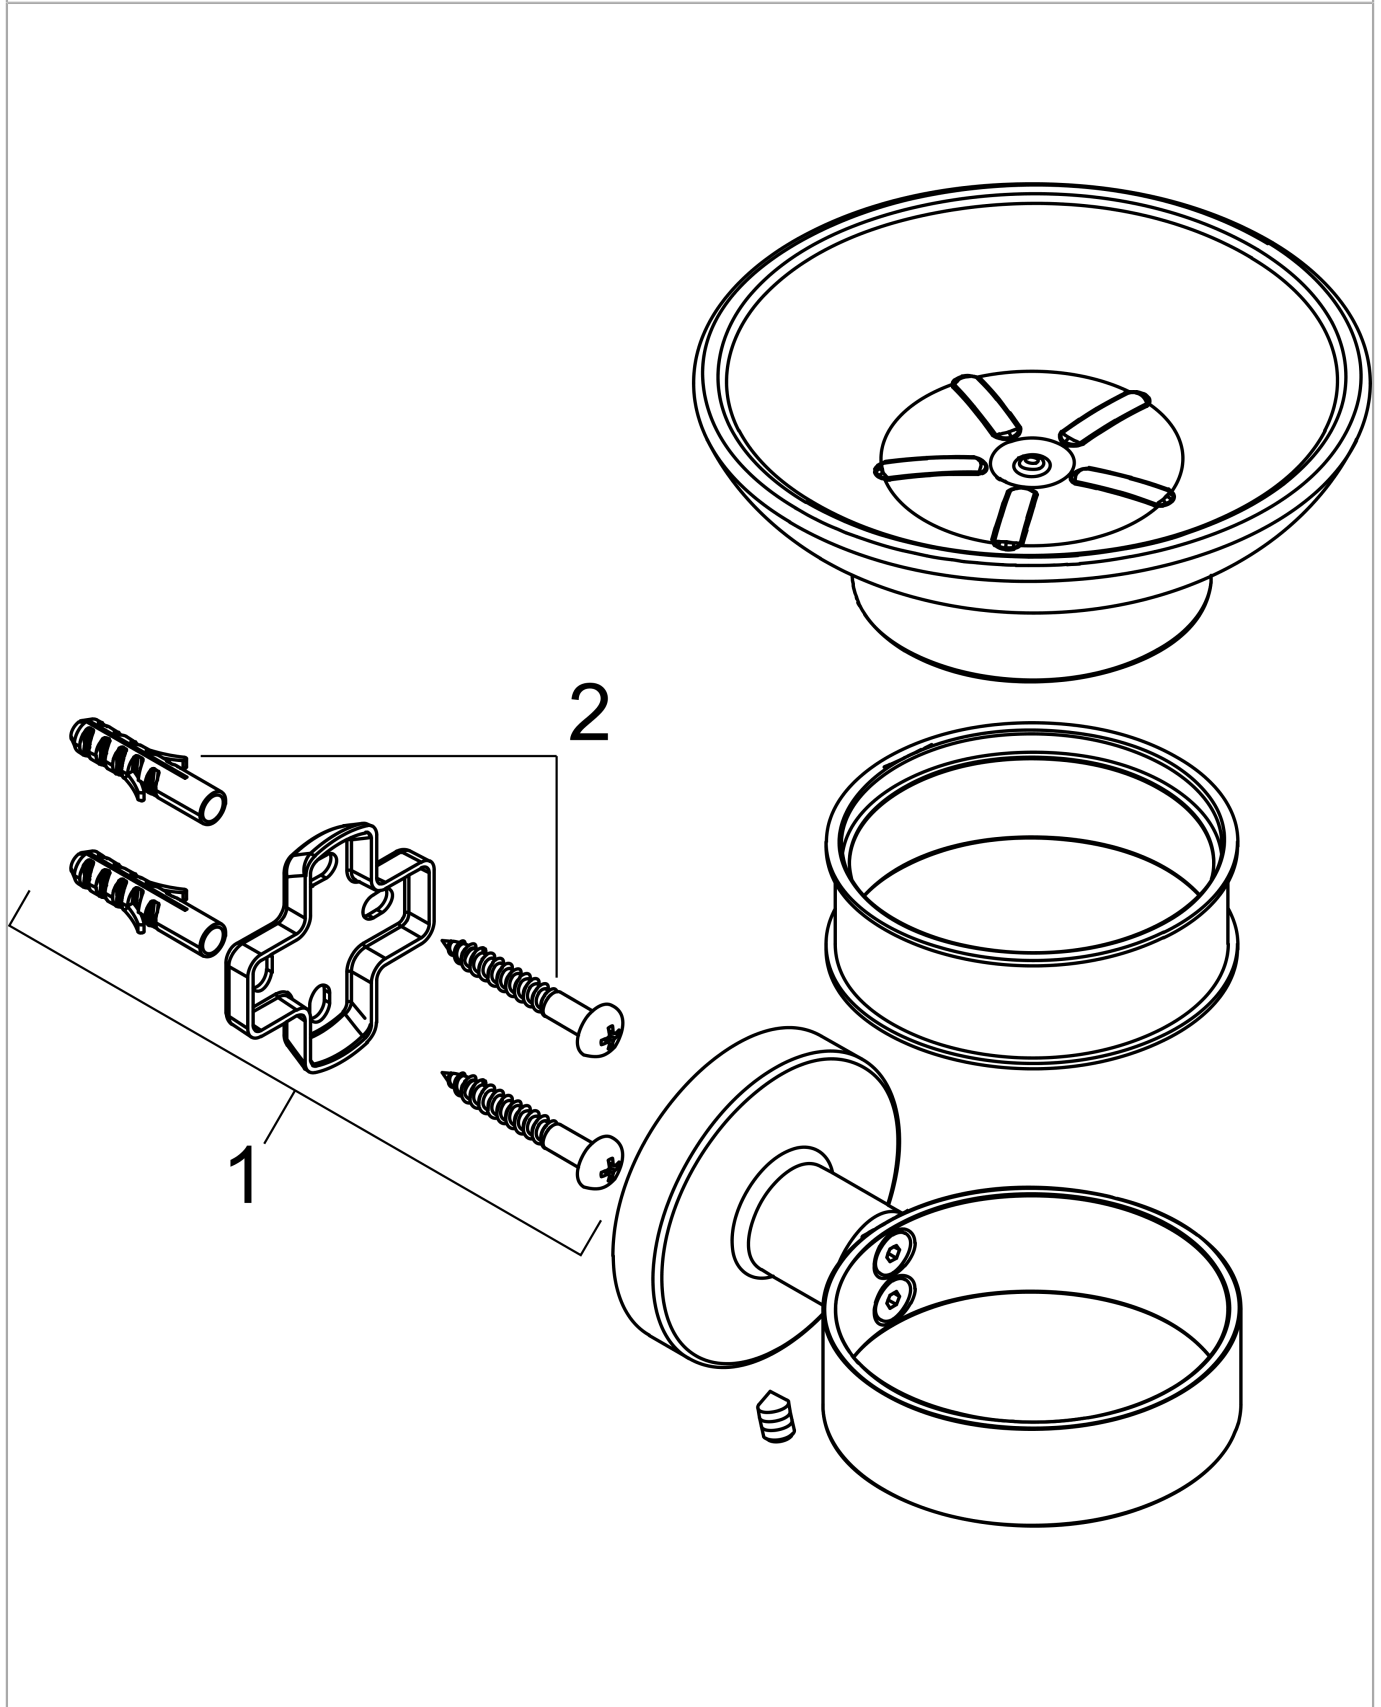

**Logis Universal  
Soap dish**

Surfaces: **Chrome** Article Number: **41715000**

**Description**

**product features**

- wall-mounted
- material recess: matt glass
- material holder: metal
- with mounting material
- concealed fastening
- drilling distance: 26 mm
- diameter drill hole: 6 mm

**Product image**

**Scale drawing**

**Logis Universal**  
**Soap dish**  
 Surfaces: **Chrome**

Article Number: **41715000**

**Exploded Drawing**

Year of production: >04/18

**Logis Universal**

**Soap dish**

Surfaces: **Chrome** Article Number: **41715000**

**Spare part list**

Year of production: >04/18

<b>Pos.</b>	<b>Description</b>	<b>Article Number</b>	<b>Price</b>	<b>PU</b>
1	support element	94318000	€ 13,92	1
2	mounting set	40915000	€ 11,31	1