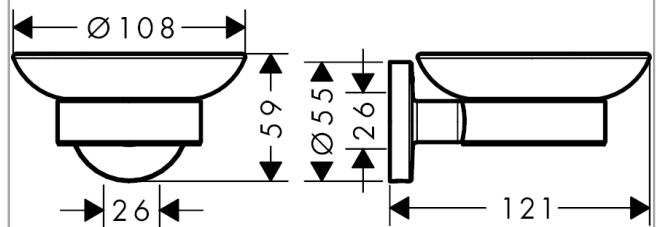

**Logis Universal  
Soap dish**

Surfaces: **Chrome** Article Number: **41715000**

**Description**

**product features**

- wall-mounted
- material recess: matt glass
- material holder: metal
- with mounting material
- concealed fastening
- drilling distance: 26 mm
- diameter drill hole: 6 mm

**Product image**

**Scale drawing**

**Logis Universal**  
**Soap dish**  
 Surfaces: **Chrome**

Article Number: **41715000**

**Exploded Drawing**

Year of production: >04/18

**Logis Universal**

**Soap dish**