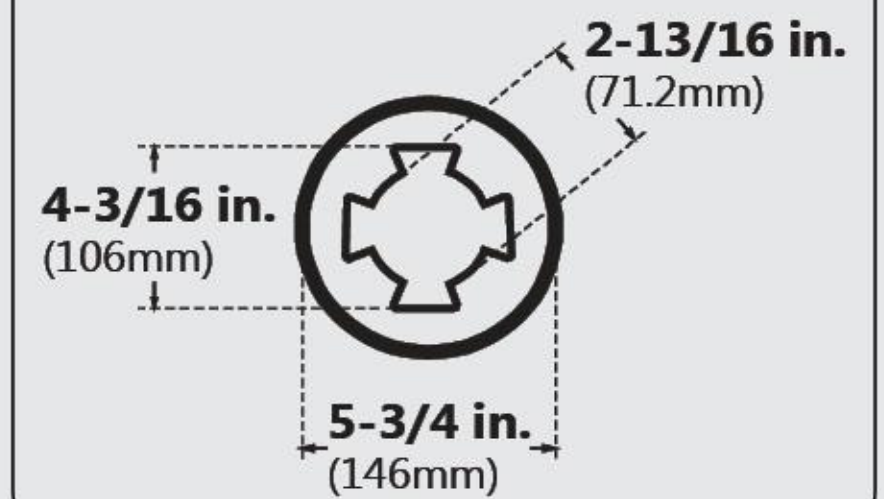

MODEL INFORMATION

DTP-1136602

TilePrime

SINGLE THRESHOLD

RIGHT DRAIN

Drain Hole Specs

DreamLine reserves the right to update or modify the hardware or materials pictured without prior notice for the purpose of product improvement and customer satisfaction.