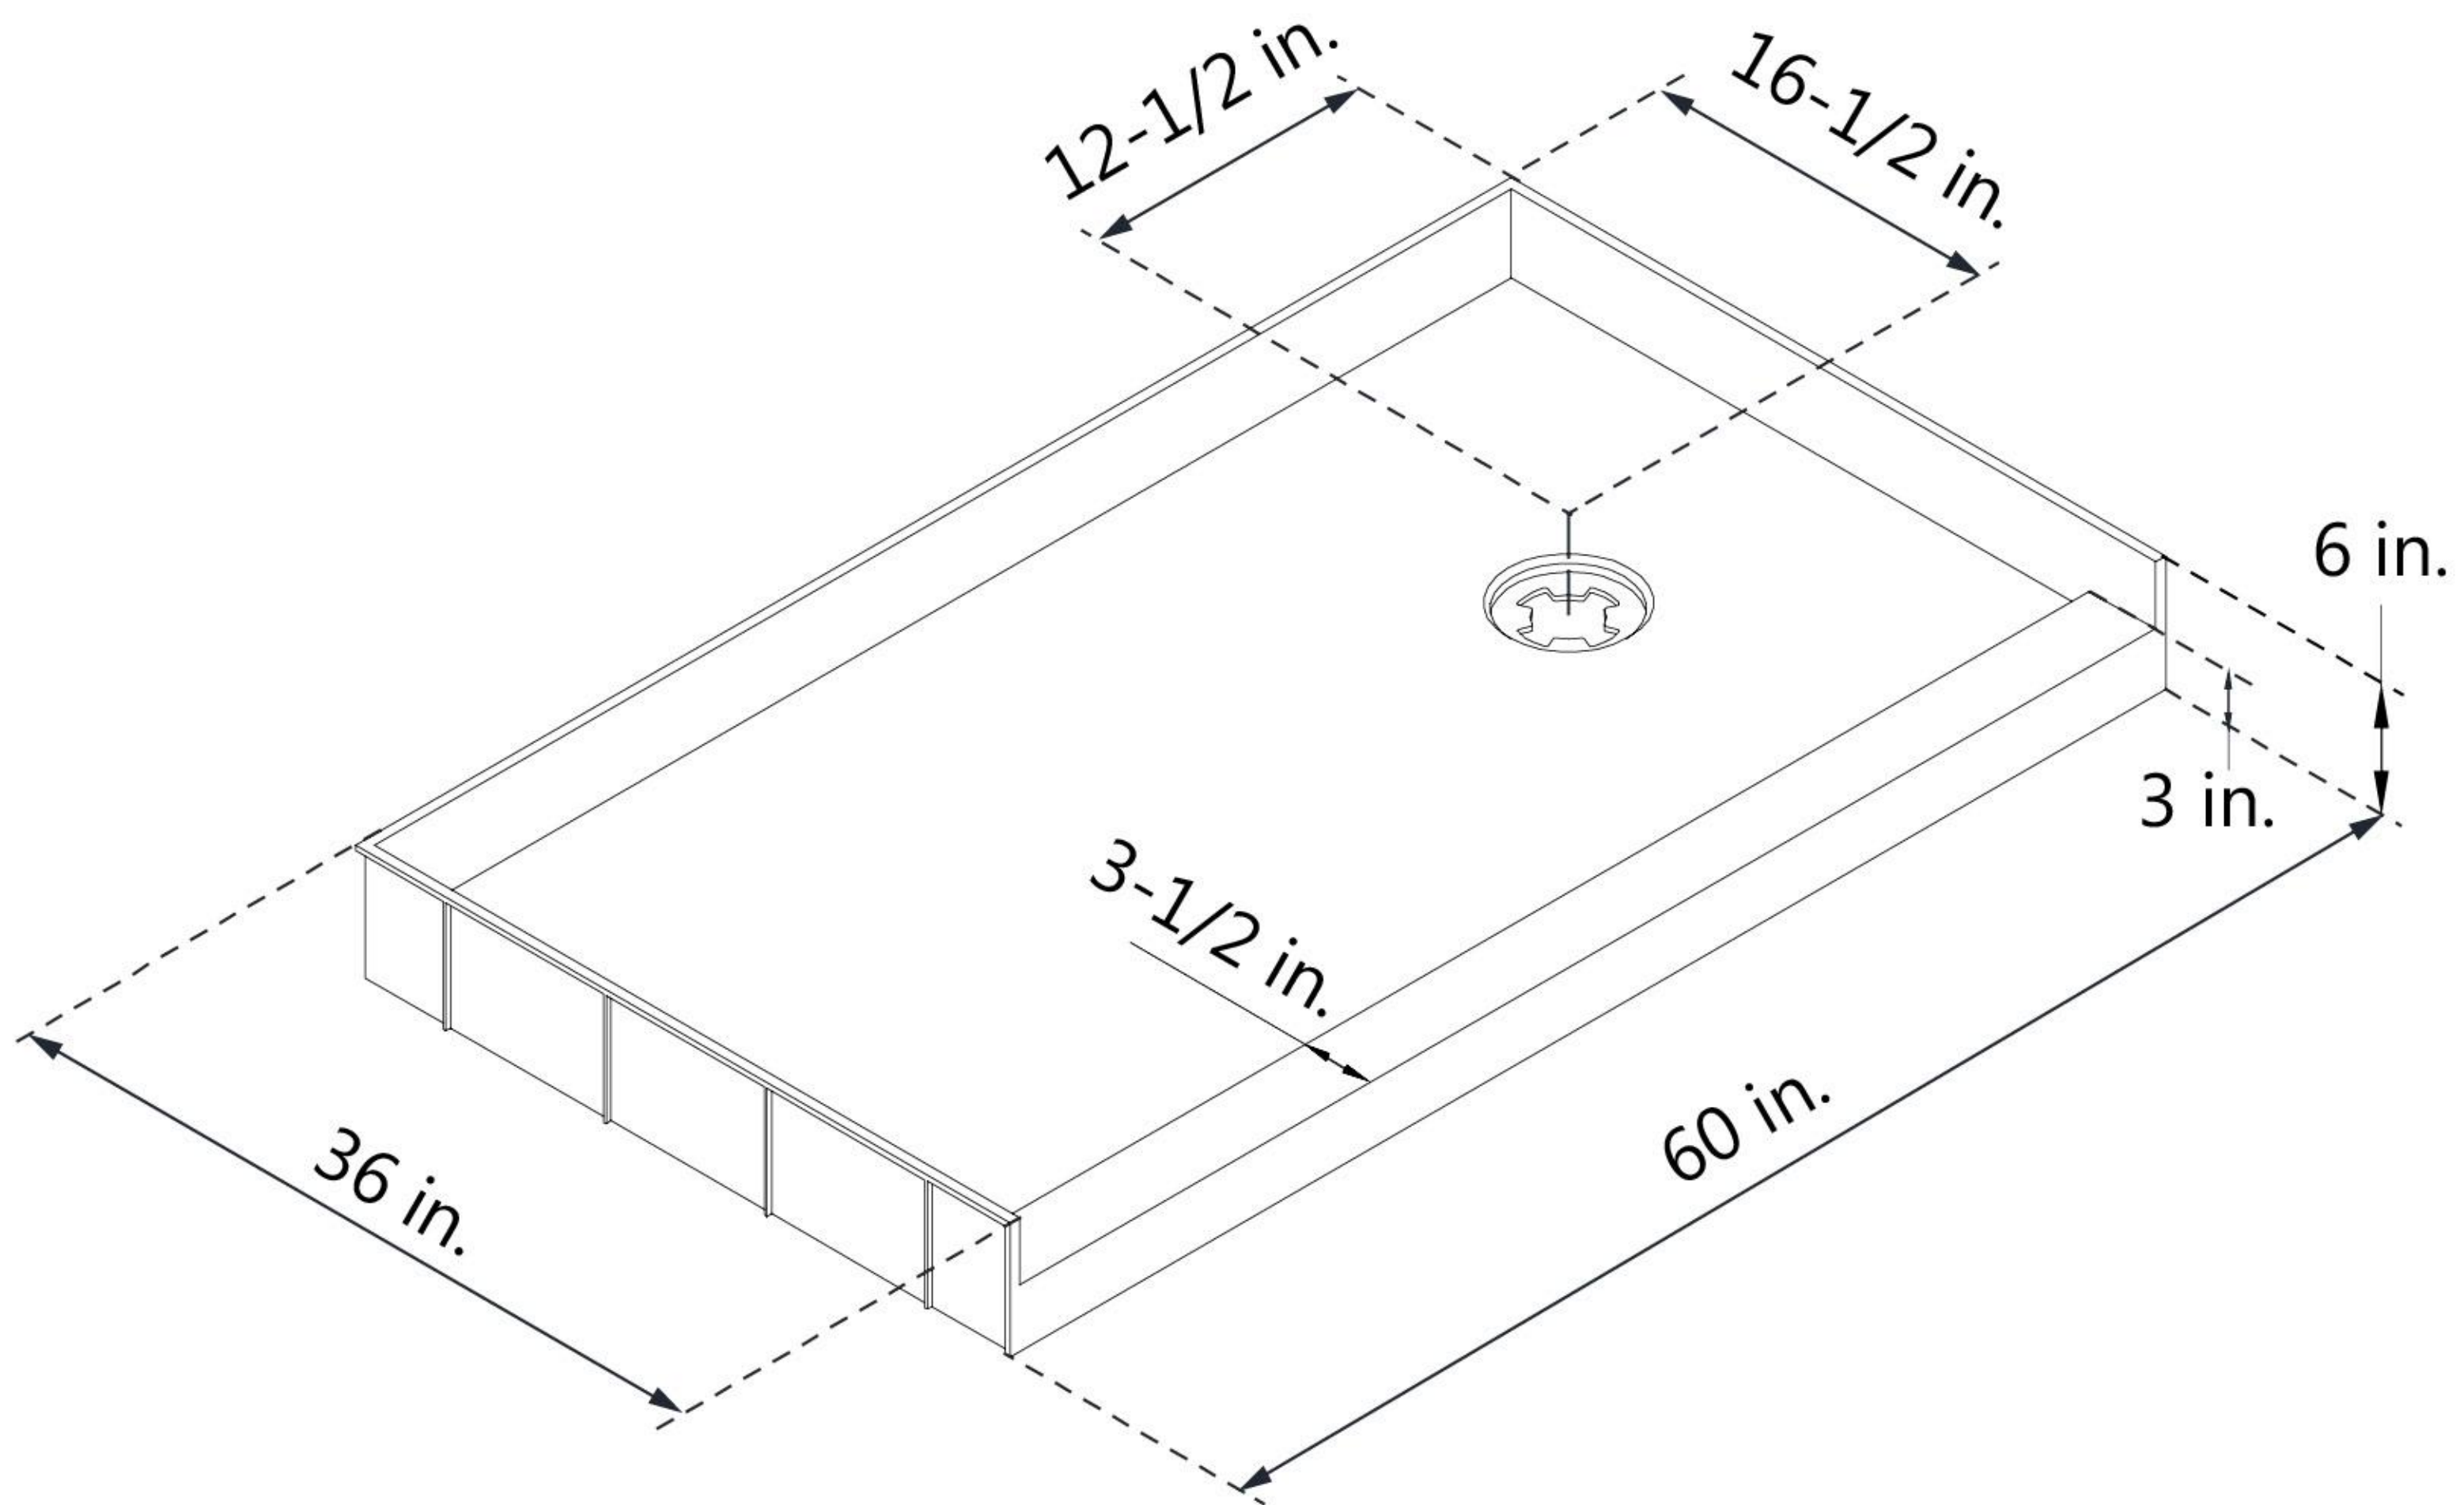

MODEL INFORMATION

DTP-1136602

TilePrime

SINGLE THRESHOLD

RIGHT DRAIN

Drain Hole Specs

DreamLine reserves the right to update or modify the hardware or materials pictured without prior notice for the purpose of product improvement and customer satisfaction.