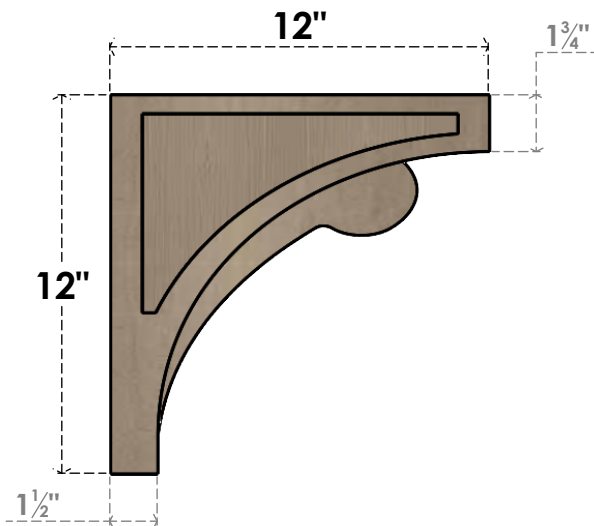

# ITEM NUMBER: CORU03X12X12VIORCPR

3"W X 12"D X 12"H SERIES 1 THIN VIOLA ROUGH CEDAR TIMBERTHANE FAUX WOOD CORBEL, PRIMED

**SIDE PROFILE**

**FRONT PROFILE**

**ISOMETRIC**

EKENA MILLWORK  
2300 WEST MAIN ST.  
CLARKSVILLE, TX 75426  
TOLL FREE: 866-607-0453  
WWW.EKENAMILLWORK.COM

NOTES

1. INSTALLATION TO BE COMPLETED IN ACCORDANCE WITH MANUFACTURER'S SPECIFICATIONS.
2. DRAWING MAY NOT BE TO SCALE
3. THIS DRAWING IS INTENDED FOR DESIGN AND PLANNING PURPOSES ONLY.
4. ALL INFORMATION CONTAINED HEREIN WAS CURRENT AT THE TIME OF DEVELOPMENT BUT MUST BE REVIEWED AND APPROVED BY THE PRODUCT MANUFACTURER TO BE CONSIDERED ACCURATE.
5. TIMBERTHANE ARCHITECTURAL PRODUCTS ARE MADE FROM HIGH DENSITY URETHANE AND COME FACTORY PRIMED