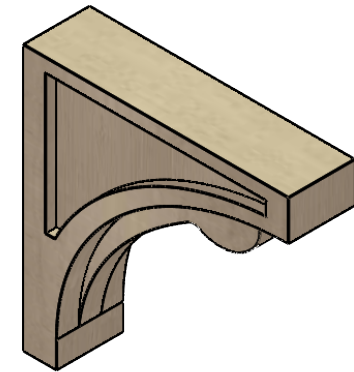

# ITEM NUMBER: CORU03X12X12VIORCPR

3"W X 12"D X 12"H SERIES 1 THIN VIOLA ROUGH CEDAR TIMBERTHANE FAUX WOOD CORBEL, PRIMED

**SIDE PROFILE**

**FRONT PROFILE**

**ISOMETRIC**

EKENA MILLWORK  
2300 WEST MAIN ST.  
CLARKSVILLE, TX 75426  
TOLL FREE: 866-607-0453  
WWW.EKENAMILLWORK.COM

NOTES

1. INSTALLATION TO BE COMPLETED IN ACCORDANCE WITH MANUFACTURER'S SPECIFICATIONS.
2. DRAWING MAY NOT BE TO SCALE
3. THIS DRAWING IS INTENDED FOR DESIGN AND PLANNING PURPOSES ONLY.
4. ALL INFORMATION CONTAINED HEREIN WAS CURRENT AT THE TIME OF DEVELOPMENT BUT MUST BE REVIEWED AND APPROVED BY THE PRODUCT MANUFACTURER TO BE CONSIDERED ACCURATE.
5. TIMBERTHANE ARCHITECTURAL PRODUCTS ARE MADE FROM HIGH DENSITY URETHANE AND COME FACTORY PRIMED