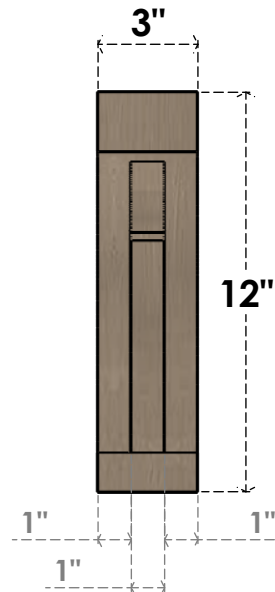

# ITEM NUMBER: CORU03X12X12VIORCPR

3"W X 12"D X 12"H SERIES 1 THIN VIOLA ROUGH CEDAR TIMBERTHANE FAUX WOOD CORBEL, PRIMED

**SIDE PROFILE**

**FRONT PROFILE**

**ISOMETRIC**

EKENA MILLWORK  
2300 WEST MAIN ST.  
CLARKSVILLE, TX 75426  
TOLL FREE: 866-607-0453  
WWW.EKENAMILLWORK.COM

NOTES

1. INSTALLATION TO BE COMPLETED IN ACCORDANCE WITH MANUFACTURER'S SPECIFICATIONS.
2. DRAWING MAY NOT BE TO SCALE
3. THIS DRAWING IS INTENDED FOR DESIGN AND PLANNING PURPOSES ONLY.
4. ALL INFORMATION CONTAINED HEREIN WAS CURRENT AT THE TIME OF DEVELOPMENT BUT MUST BE REVIEWED AND APPROVED BY THE PRODUCT MANUFACTURER TO BE CONSIDERED ACCURATE.
5. TIMBERTHANE ARCHITECTURAL PRODUCTS ARE MADE FROM HIGH DENSITY URETHANE AND COME FACTORY PRIMED