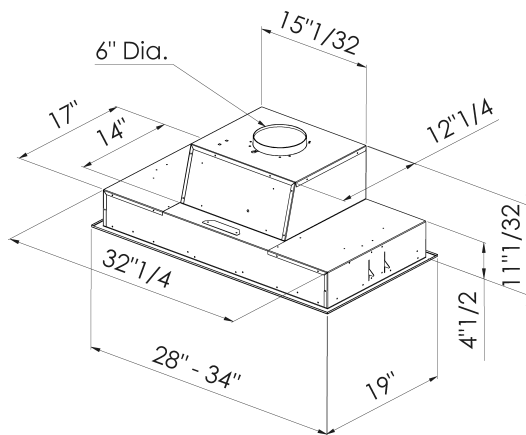

LIBERTA RANGE HOOD 28-34 inches

LIBERTA

LIBERTA 28 - 34 inches

FEATURES

- Premium domestic range hood
- Stainless-steel construction
- Welded seams
- Hand-finished edges
- Heavy-duty blower
- Stainless steel baffle anti-grease filters dishwasher safe
- Time delay shut-off
- Light indicator for grease filter maintenance
- Light indicator for charcoal filter replacement
- Convertible (external venting or recirculating)
- Easy installation system
- Made in Italy