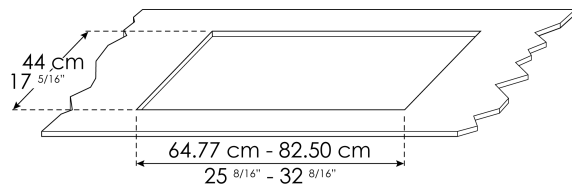

LIBERTA RANGE HOOD 28-34 inches

LIBERTA

LIBERTA 28 - 34 inches

FEATURES

- Premium domestic range hood
- Stainless-steel construction
- Welded seams
- Hand-finished edges
- Heavy-duty blower
- Stainless steel baffle anti-grease filters dishwasher safe
- Time delay shut-off
- Light indicator for grease filter maintenance
- Light indicator for charcoal filter replacement
- Convertible (external venting or recirculating)
- Easy installation system
- Made in Italy