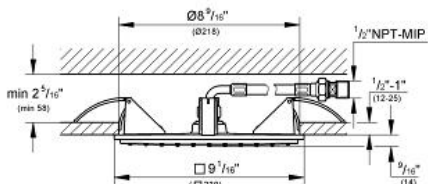

RAINSHOWER ALLURE 230
Ceiling Shower Head - 1 spray
MODEL # 26470000

Pure Freude
an Wasser

GROHE

C

Product Description:
RAINSHOWER ALLURE 230
Ceiling Shower Head - 1 spray

Standard Specification:

- Rain spray pattern (1 spray-rain)
- Metal
- 1/2" NPT connection thread(s)
- Female thread
- **GROHE EcoJoy** 1.75 gpm (6.6 l/min) flow limiter
- **GROHE DreamSpray** perfect spray pattern
- **GROHE StarLight** chrome finish
- **SpeedClean** anti-lime system
- Suitable for instantaneous heater