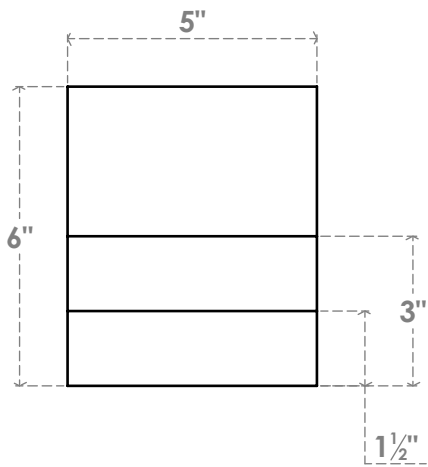

# RFTP05X06X42GRN

5"W X 6"H X 42"L GREENSBORO ARCHITECTURAL GRADE PVC RAFTER TAIL

SIDE PROFILE

ISOMETRIC

FRONT PROFILE

EKENA MILLWORK  
 2300 WEST MAIN ST.  
 CLARKSVILLE, TX 75426  
 TOLL FREE: 866-607-0453  
 WWW.EKENAMILLWORK.COM