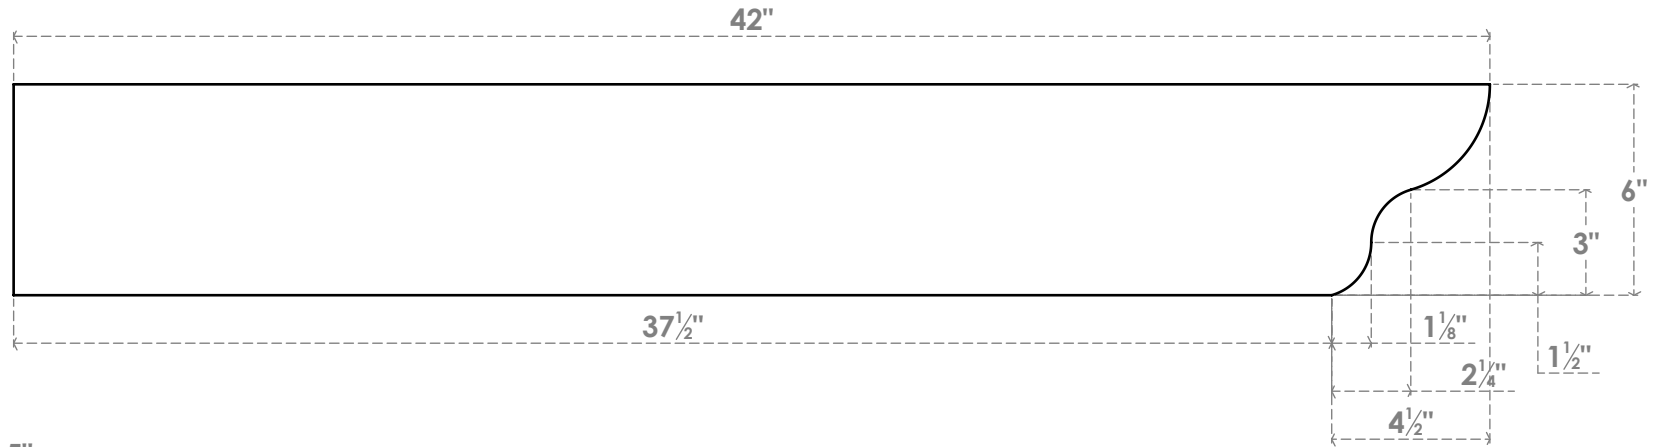

# RFTP05X06X42GRN

5"W X 6"H X 42"L GREENSBORO ARCHITECTURAL GRADE PVC RAFTER TAIL

SIDE PROFILE

ISOMETRIC

FRONT PROFILE

EKENA MILLWORK  
 2300 WEST MAIN ST.  
 CLARKSVILLE, TX 75426  
 TOLL FREE: 866-607-0453  
 WWW.EKENAMILLWORK.COM