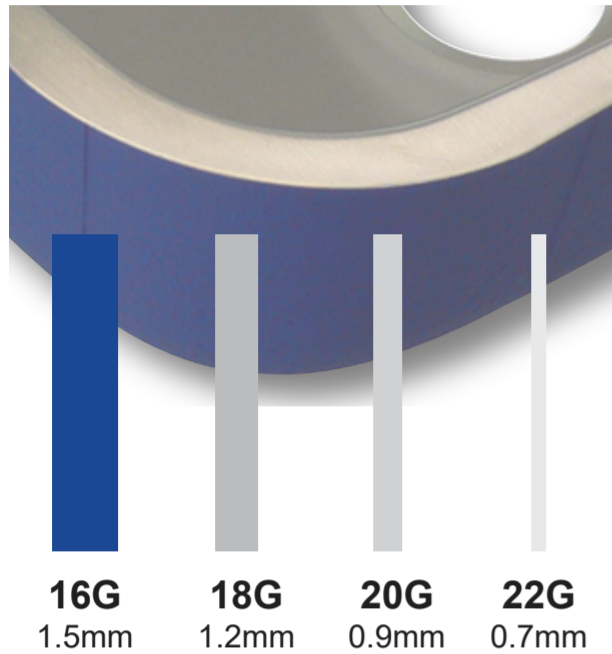

THICKNESS LEVELS

GAUGE	SOUND DEADENING	FINISH	DEPTH	WARRANTY
16 GAUGE	3 MM	BRUSHED	7 INCHES	LIFETIME WARRANTY

Premium grade 16 gauge stainless steel for corrosion resistance, durability and beauty.

Eye catching, durable and easily maintainable stainless steel brush finish.

Extra thick 3mm sound-deadening pads on all 4 sink sides and bottom minimizes sound and vibration for a quieter time at the sink.