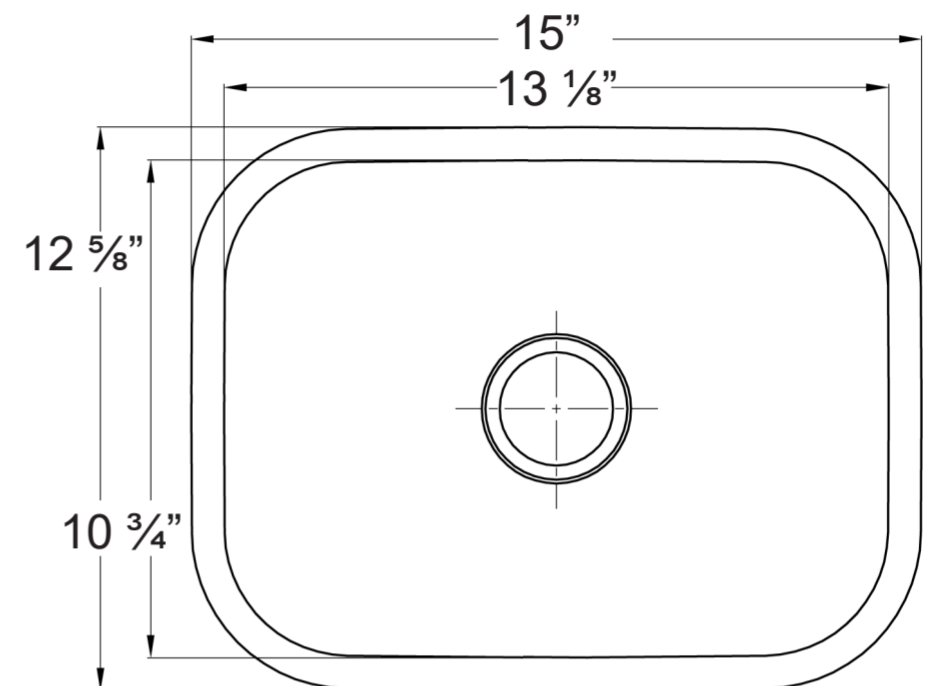

## Stainless Steel Single Bowl Bar Sink

### Sink Dimensions:

L 15" x W 12<sup>5</sup>/<sub>8</sub>" x D 7"

### Bowl Dimensions:

L 13<sup>1</sup>/<sub>8</sub>" x W 10<sup>3</sup>/<sub>4</sub>" x D 7"

Min. Cabinet Size: 18"