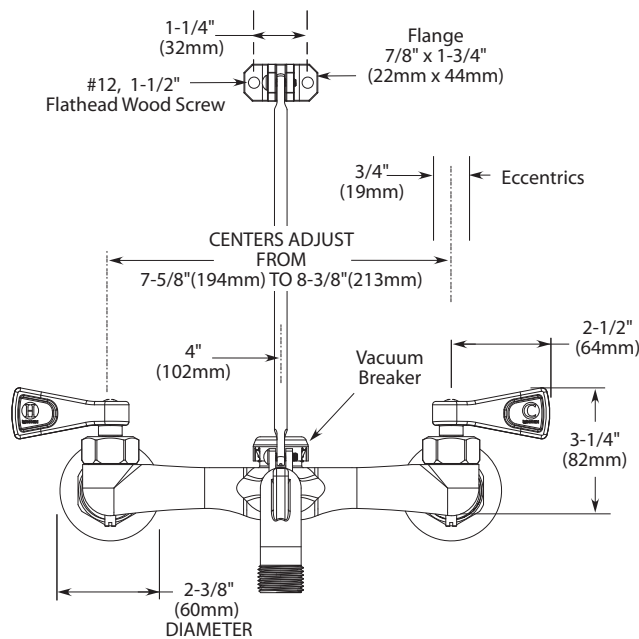

FAUCET DESCRIPTION

- Brass construction, rough chrome finish
- Integral vacuum-breaker
- 3/4" Garden hose threaded spout
- 1/2" IPS eccentric connections
- "Service stops"
- "Well mounting bracket"
- Vandal resistant torx head screws

OPERATION

- Lever style handles with hot and cold color indicators

FLOW

- Unrestricted

CARTRIDGE

- Brass shell ceramic disc cartridge
- 1/4 turn operation

STANDARDS

- Third party certified by IAPMO and CSA to meet ASME A112.18.1M and all applicable specifications referenced therein
- **ADA**  for lever handles

WARRANTY

- Warranted for 5 years against material or manufacturing defects

Two-Handle Service Sink Faucet

Model: 8230 (Chrome)

CRITICAL DIMENSIONS

(DO NOT SCALE)