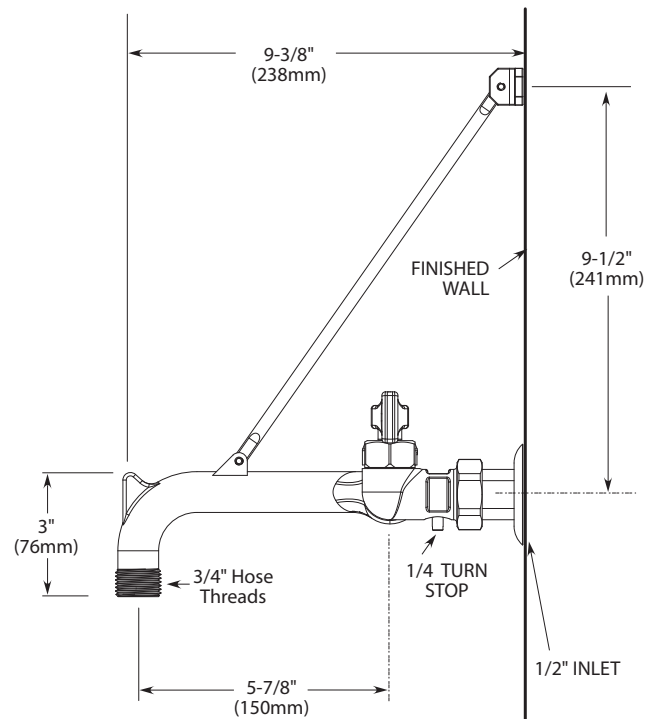

FAUCET DESCRIPTION

- Brass construction, rough chrome finish
- Integral vacuum-breaker
- 3/4" Garden hose threaded spout
- 1/2" IPS eccentric connections
- "Service stops"
- "Well mounting bracket"
- Vandal resistant torx head screws

OPERATION

- Lever style handles with hot and cold color indicators

FLOW

- Unrestricted

CARTRIDGE

- Brass shell ceramic disc cartridge
- 1/4 turn operation

STANDARDS

- Third party certified by IAPMO and CSA to meet ASME A112.18.1M and all applicable specifications referenced therein
- **ADA**  for lever handles

WARRANTY

- Warranted for 5 years against material or manufacturing defects

Two-Handle Service Sink Faucet

Model: 8230 (Chrome)

CRITICAL DIMENSIONS

(DO NOT SCALE)