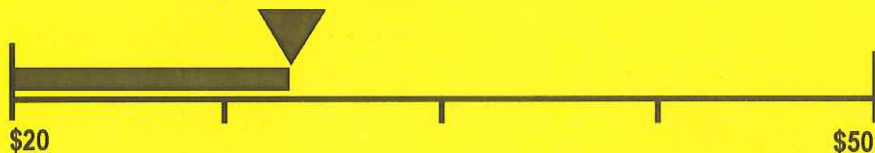

ENERGYGUIDE

Dishwasher
Capacity: Standard

Frigidaire

BGHD2433K

Model (s)

FGHD2433K
FGHD2461K
FGHD2471K
FPHD2481K
DGHD2433K
LGHD2433K

Estimated Yearly Operating Cost
(when used with an electric water heater)

\$30

Cost Range of Similar Models

283 kWh

Estimated Yearly Electricity Use

\$23

Estimated Yearly Operating Cost
(when used with a natural gas water heater)

Your cost will depend on your utility rates and use.