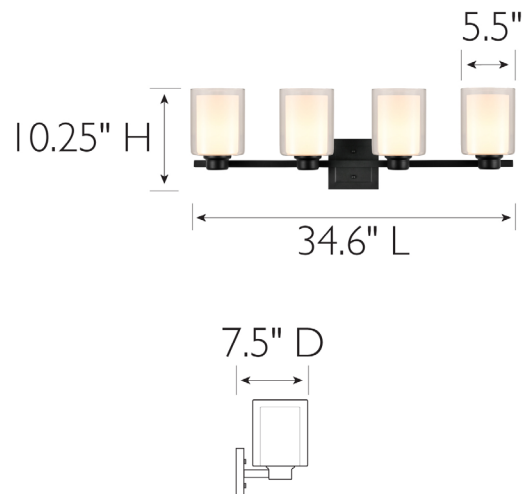

Oslo 4-Light Dimmable Vanity Light Matte Black

SPECIFICATIONS

MOUNTING:	Wall Mount	LED BRIGHTNESS (LUMENS):	N/A
SLOPED CEILING ADAPTABLE:	No	LED COLOR CORRELATED TEMPERATURE (CCT):	N/A
LAMP TYPE:	4 E26 Medium Base Bulbs	LED COLOR RENDERING INDEX (CRI):	N/A
BULB INCLUDED:	No	LED EFFICACY:	N/A
WATTS PER BULB:	60W or LED Equivalent	LED AVERAGE RATED LIFE:	N/A
TOTAL WATTAGE:	240W or LED Equivalent	ENERGY EFFICIENT:	No
DIMMABLE:	Yes	LIGHTING AMPS:	2
MATERIAL CONSTRUCTION:	Steel	VOLTAGE:	120V
ASSEMBLED DIMENSIONS:	10.25" H x 34.6" L x 7.5" D		
WEIGHT:	11.8 lbs.		
BACKPLATE DIMENSIONS:	5.5" H x 5.5" L x 0.75" D		
CANOPY/PLATE DIMENSIONS:	N/A		
GLASS/SHADE DIMENSIONS:	Inner: 6" H x 4.25" L x 4.25" D Outer: 6.5" H x 5.5" L x 5.5" D		
GLASS/SHADE MATERIAL:	Glass		
GLASS/SHADE TYPE:	Inner Frosted, Outer Clear		
GLASS/SHADE COLOR:	Inner White, Outer Clear		