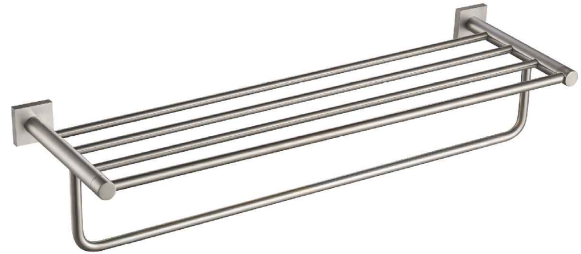

KEA-17742

Shelf with Towel Bar

Shelf with Towel Bar Dimensions

Overall Dimensions: 25 3/8" x 8" x 5 1/4"

Features

- Solid Brass Construction
- Sleek Design Coordinates w/ a Variety of Decor Styles
- Easy-to-Clean Finish is Corrosion & Rust-Resistant
- All Mounting Hardware Included for Easy Installation
- Holds up to 22 lbs (10 kg)

Available Finishes

- Chrome
- Brushed Nickel
- Matte Black
- Brushed Gold

Warranty

Kraus 1 Year Limited Warranty

see website for details www.kraususa.com