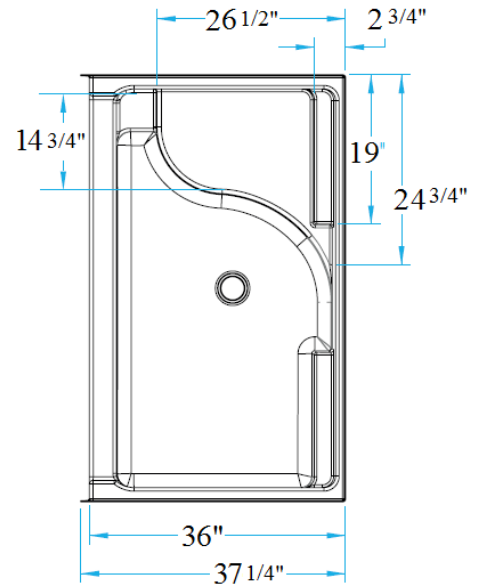

Ashland
60 x 36 x 76
Standard Threshold Shower

Available in white

Features

- Standard 6" threshold
- Large integral comfort height seat (26" x 15")
- Sturdy shower base with textured floor
- Two accessory shelves (19" x 3")
- Simple, easy, one-piece installation. No walls to fit together, no caulking seam lines.
- Accommodates a shower door
- Double thick ArmorCore reinforced walls for extra strength that enables bars to be located to fit your individual needs.
- Premium, durable applied acrylic/fiberglass construction
- High Gloss 6" tile pattern with diamond accents
- 3 grab bars, curtain rod, and drain included
- Attractive and easy to clean with a Limited Lifetime Warranty
- Meets or exceeds UPC, IPC, ANSI Z124.1, HUD,
- Made in the USA

HANDED BY SEAT

ASHLAND

LM6036SH1S1PTR/L064

Dimensional Tolerance $\pm \frac{3}{8}$ ".

FEATURES lbs Dimensions needed for site preparation should be measured from the unit. Laurel Mountain assumes no responsibility for preparatory work.

Model #	Material	Wall Finish	Pieces	Drain	Seat	Net Wt.	Pkg. Wt.
LM6036SH1S1PTR/L064	AcrylX	Diagonal Tile	1	Center	1 seat	233	239

DIMENSIONS inches

Specifications	inches
Width: Overall / Net	60
Depth: Overall / Net	37 1/4 / 36
Height: Overall / Net	77 1/4 / 76
Enclosure Opening	54
Skirt Height	6
Drain Rough-In (from Back Wall)	15 3/4
Drain Rough-In (from Side Wall)	30
Drain: Diameter / Clearance	3 1/4 / 7/8

FRAMING DIMENSIONS inches

Type	D Depth	W Width	H Height	A	B	C
Alcove	37 1/4	60 1/8	-	Box Out	30	15 3/4

Laurel Mountain

Toll Free: (800) 930-0050
 Fax: (800) 930-0051
 www.laurelmountainbath.com

LAUREL MOUNTAIN