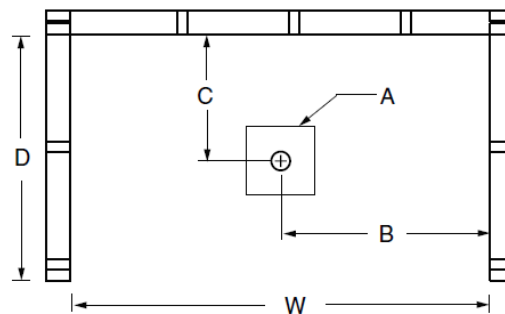

Ashland
60 x 36 x 76
Standard Threshold Shower

Available in white

Features

- Standard 6" threshold
- Large integral comfort height seat (26" x 15")
- Sturdy shower base with textured floor
- Two accessory shelves (19" x 3")
- Simple, easy, one-piece installation. No walls to fit together, no caulking seam lines.
- Accommodates a shower door
- Double thick ArmorCore reinforced walls for extra strength that enables bars to be located to fit your individual needs.
- Premium, durable applied acrylic/fiberglass construction
- High Gloss 6" tile pattern with diamond accents
- 3 grab bars, curtain rod, and drain included
- Attractive and easy to clean with a Limited Lifetime Warranty
- Meets or exceeds UPC, IPC, ANSI Z124.1, HUD,
- Made in the USA

HANDED BY SEAT

ASHLAND

LM6036SH1S1PTR/L064

Dimensional Tolerance $\pm \frac{3}{8}$ ".

FEATURES lbs Dimensions needed for site preparation should be measured from the unit. Laurel Mountain assumes no responsibility for preparatory work.

Model #	Material	Wall Finish	Pieces	Drain	Seat	Net Wt.	Pkg. Wt.
LM6036SH1S1PTR/L064	AcrylX	Diagonal Tile	1	Center	1 seat	233	239

DIMENSIONS inches

Specifications	inches
Width: Overall / Net	60
Depth: Overall / Net	37 1/4 / 36
Height: Overall / Net	77 1/4 / 76
Enclosure Opening	54
Skirt Height	6
Drain Rough-In (from Back Wall)	15 3/4
Drain Rough-In (from Side Wall)	30
Drain: Diameter / Clearance	3 1/4 / 7/8

FRAMING DIMENSIONS inches

Type	D Depth	W Width	H Height	A	B	C
Alcove	37 1/4	60 1/8	-	Box Out	30	15 3/4

Laurel Mountain

Toll Free: (800) 930-0050
 Fax: (800) 930-0051
 www.laurelmountainbath.com

LAUREL MOUNTAIN