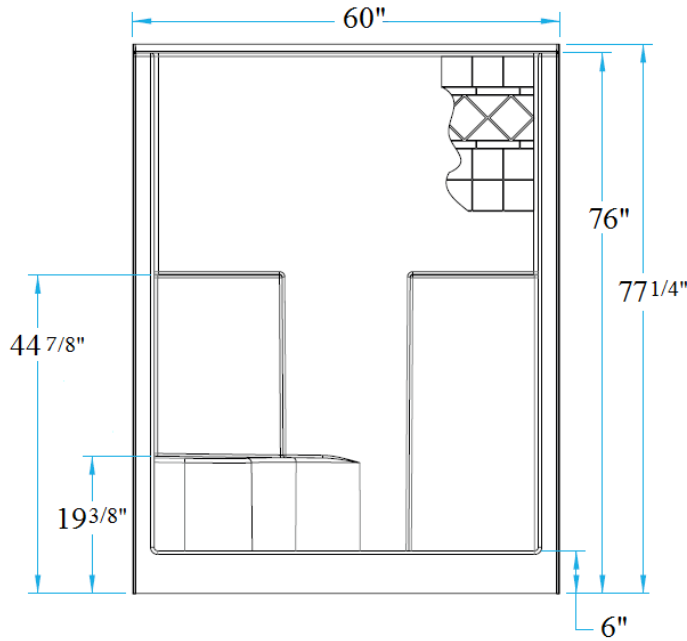

Ashland
60 x 36 x 76
Standard Threshold Shower

Available in white

Features

- Standard 6" threshold
- Large integral comfort height seat (26" x 15")
- Sturdy shower base with textured floor
- Two accessory shelves (19" x 3")
- Simple, easy, one-piece installation. No walls to fit together, no caulking seam lines.
- Accommodates a shower door
- Double thick ArmorCore reinforced walls for extra strength that enables bars to be located to fit your individual needs.
- Premium, durable applied acrylic/fiberglass construction
- High Gloss 6" tile pattern with diamond accents
- 3 grab bars, curtain rod, and drain included
- Attractive and easy to clean with a Limited Lifetime Warranty
- Meets or exceeds UPC, IPC, ANSI Z124.1, HUD,
- Made in the USA

HANDED BY SEAT

ASHLAND

LM6036SH1S1PTR/L064

Dimensional Tolerance $\pm \frac{3}{8}$ ".

FEATURES lbs Dimensions needed for site preparation should be measured from the unit. Laurel Mountain assumes no responsibility for preparatory work.

Model #	Material	Wall Finish	Pieces	Drain	Seat	Net Wt.	Pkg. Wt.
LM6036SH1S1PTR/L064	AcrylX	Diagonal Tile	1	Center	1 seat	233	239

DIMENSIONS inches

Specifications	inches
Width: Overall / Net	60
Depth: Overall / Net	37 1/4 / 36
Height: Overall / Net	77 1/4 / 76
Enclosure Opening	54
Skirt Height	6
Drain Rough-In (from Back Wall)	15 3/4
Drain Rough-In (from Side Wall)	30
Drain: Diameter / Clearance	3 1/4 / 7/8

FRAMING DIMENSIONS inches

Type	D Depth	W Width	H Height	A	B	C
Alcove	37 1/4	60 1/8	-	Box Out	30	15 3/4

Laurel Mountain

Toll Free: (800) 930-0050
 Fax: (800) 930-0051
 www.laurelmountainbath.com

LAUREL MOUNTAIN