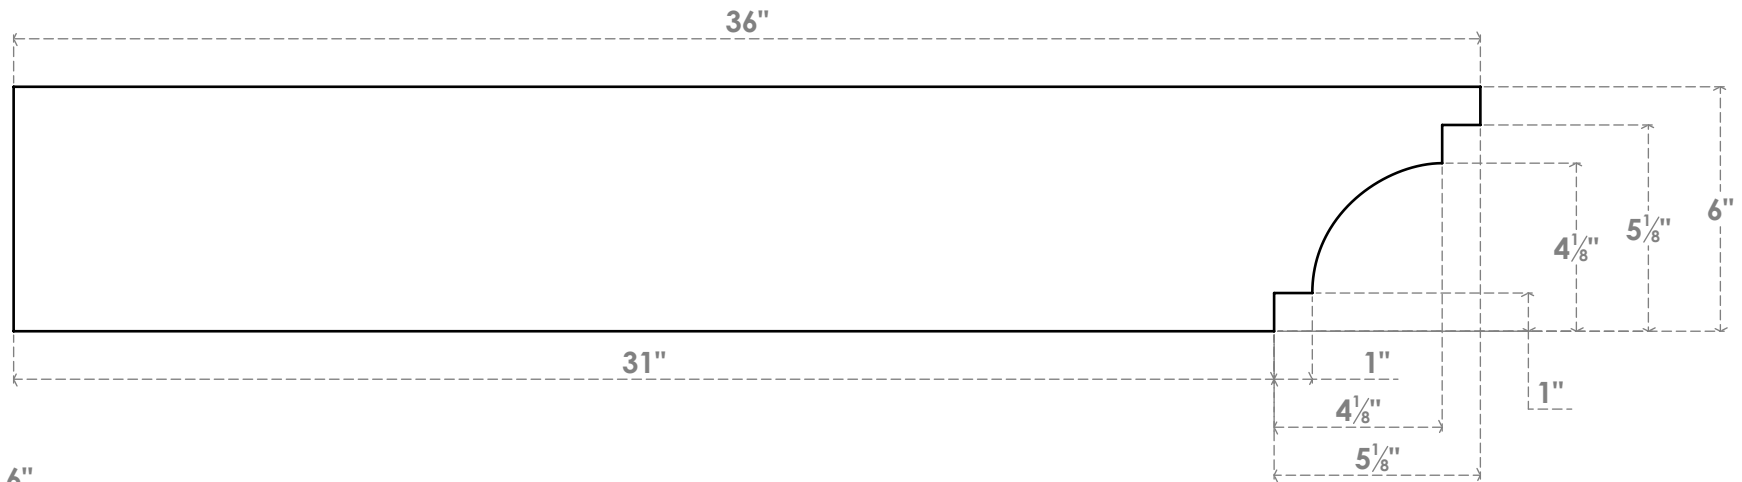

# RFTP06X06X36MED

6"W X 6"H X 36"L MEDITERRANEAN ARCHITECTURAL GRADE PVC RAFTER TAIL

SIDE PROFILE

FRONT PROFILE

ISOMETRIC

EKENA MILLWORK  
 2300 WEST MAIN ST.  
 CLARKSVILLE, TX 75426  
 TOLL FREE: 866-607-0453  
 WWW.EKENAMILLWORK.COM