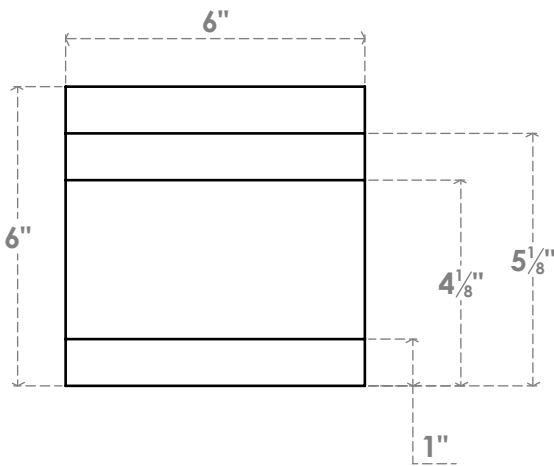

# RFTP06X06X36MED

6"W X 6"H X 36"L MEDITERRANEAN ARCHITECTURAL GRADE PVC RAFTER TAIL

SIDE PROFILE

FRONT PROFILE

ISOMETRIC

EKENA MILLWORK  
 2300 WEST MAIN ST.  
 CLARKSVILLE, TX 75426  
 TOLL FREE: 866-607-0453  
 WWW.EKENAMILLWORK.COM