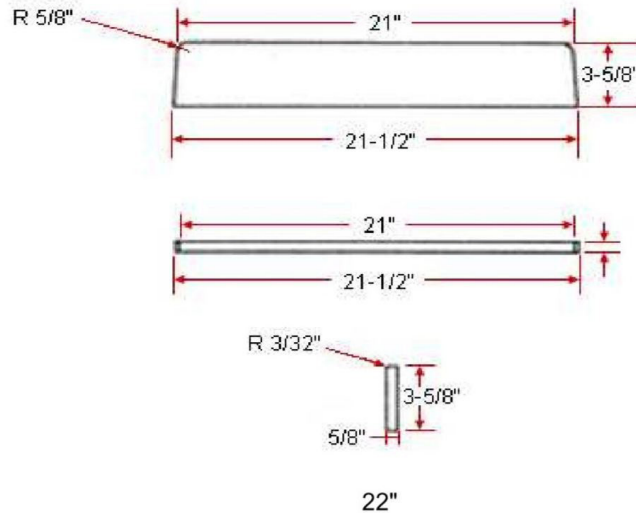

Cultured Marble Universal Side Splash 22"  
White on White

SPECIFICATIONS

MATERIAL:	Cultured Marble
TOOLS NEEDED FOR INSTALLATION:	100% silicone
ASSEMBLED DIMENSIONS:	0.625" H x 21.5" L x
ASSEMBLED WEIGHT:	3.57 lbs.
FAUCET TYPE:	N/A
NUMBER OF MOUNTING HOLES:	N/A
BOWL MATERIAL:	N/A
BACK SPLASH INCLUDED:	No
COLOR:	White on White
NUMBER OF BOWLS:	N/A
BOWL DIMENSIONS:	N/A
BOWL SHAPE:	N/A
SINK THICKNESS:	0.78"
MOUNTING TYPE:	N/A
OVERFLOW HOLE:	N/A