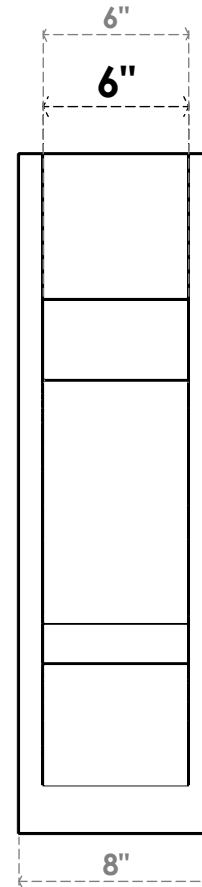

ITEM NUMBER: OUTUROC060X080X20000X28000X060X020X060BOA44RCPR

6"W TOP X 8"W BACK X 20"D X 28"H X 6"T TOP X 2"T BACK TIMBERTHANE ROUGH CEDAR BALBOA FAUX WOOD OPEN OUTLOOKER, BLOCK TOP AND BACK, 6"W CLOSED BRACE, PRIMED TAN

SIDE PROFILE

FRONT PROFILE

ISOMETRIC

EKENA MILLWORK
2300 WEST MAIN ST.
CLARKSVILLE, TX 75426
TOLL FREE: 866-607-0453
WWW.EKENAMILLWORK.COM

NOTES

1. INSTALLATION TO BE COMPLETED IN ACCORDANCE WITH MANUFACTURER'S SPECIFICATIONS.
2. DRAWING MAY NOT BE TO SCALE
3. THIS DRAWING IS INTENDED FOR DESIGN AND PLANNING PURPOSES ONLY.
4. ALL INFORMATION CONTAINED HEREIN WAS CURRENT AT THE TIME OF DEVELOPMENT BUT MUST BE REVIEWED AND APPROVED BY THE PRODUCT MANUFACTURER TO BE CONSIDERED ACCURATE.
5. TIMBERTHANE ARCHITECTURAL PRODUCTS ARE MADE FROM HIGH DENSITY URETHANE AND COME FACTORY PRIMED