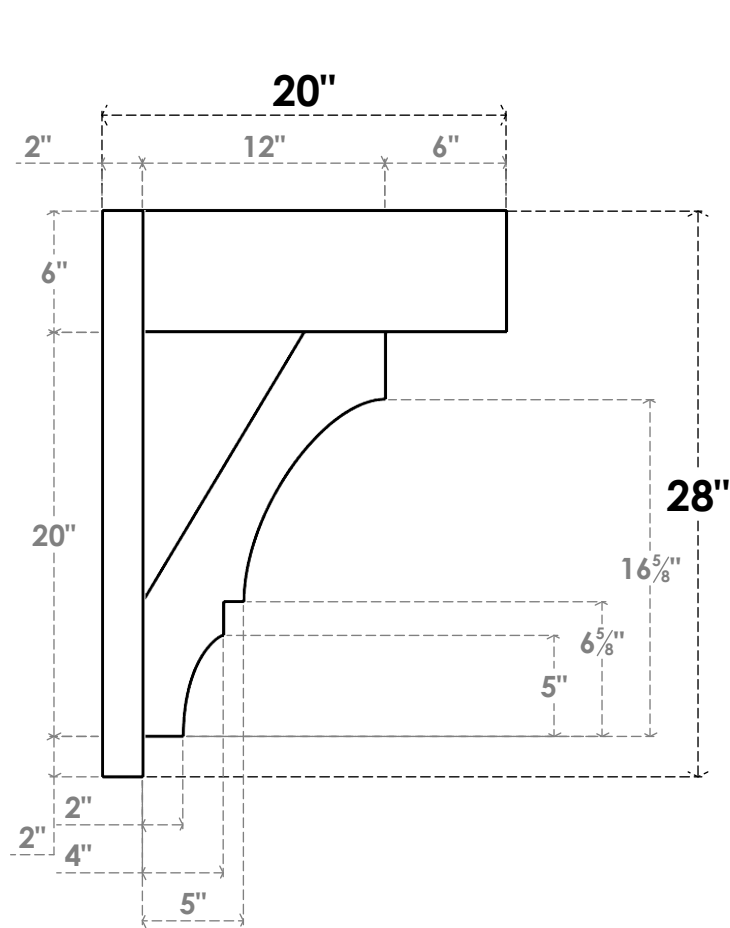

ITEM NUMBER: OUTUROC060X080X20000X28000X060X020X060BOA44RCPR

6"W TOP X 8"W BACK X 20"D X 28"H X 6"T TOP X 2"T BACK TIMBERTHANE ROUGH CEDAR BALBOA FAUX WOOD OPEN OUTLOOKER, BLOCK TOP AND BACK, 6"W CLOSED BRACE, PRIMED TAN

SIDE PROFILE

FRONT PROFILE

ISOMETRIC

EKENA MILLWORK
2300 WEST MAIN ST.
CLARKSVILLE, TX 75426
TOLL FREE: 866-607-0453
WWW.EKENAMILLWORK.COM

NOTES

1. INSTALLATION TO BE COMPLETED IN ACCORDANCE WITH MANUFACTURER'S SPECIFICATIONS.
2. DRAWING MAY NOT BE TO SCALE
3. THIS DRAWING IS INTENDED FOR DESIGN AND PLANNING PURPOSES ONLY.
4. ALL INFORMATION CONTAINED HEREIN WAS CURRENT AT THE TIME OF DEVELOPMENT BUT MUST BE REVIEWED AND APPROVED BY THE PRODUCT MANUFACTURER TO BE CONSIDERED ACCURATE.
5. TIMBERTHANE ARCHITECTURAL PRODUCTS ARE MADE FROM HIGH DENSITY URETHANE AND COME FACTORY PRIMED