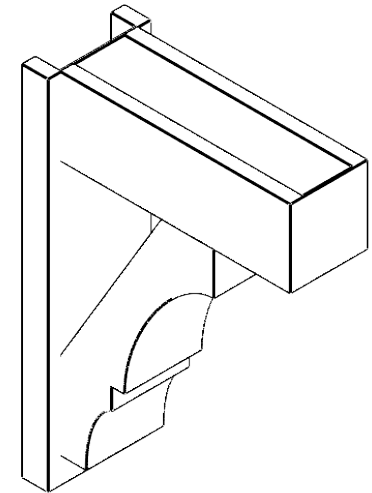

ITEM NUMBER: OUTUROC060X080X20000X28000X060X020X060BOA44RCPR

6"W TOP X 8"W BACK X 20"D X 28"H X 6"T TOP X 2"T BACK TIMBERTHANE ROUGH CEDAR BALBOA FAUX WOOD OPEN OUTLOOKER, BLOCK TOP AND BACK, 6"W CLOSED BRACE, PRIMED TAN

SIDE PROFILE

FRONT PROFILE

ISOMETRIC

EKENA MILLWORK
2300 WEST MAIN ST.
CLARKSVILLE, TX 75426
TOLL FREE: 866-607-0453
WWW.EKENAMILLWORK.COM

NOTES

1. INSTALLATION TO BE COMPLETED IN ACCORDANCE WITH MANUFACTURER'S SPECIFICATIONS.
2. DRAWING MAY NOT BE TO SCALE
3. THIS DRAWING IS INTENDED FOR DESIGN AND PLANNING PURPOSES ONLY.
4. ALL INFORMATION CONTAINED HEREIN WAS CURRENT AT THE TIME OF DEVELOPMENT BUT MUST BE REVIEWED AND APPROVED BY THE PRODUCT MANUFACTURER TO BE CONSIDERED ACCURATE.
5. TIMBERTHANE ARCHITECTURAL PRODUCTS ARE MADE FROM HIGH DENSITY URETHANE AND COME FACTORY PRIMED