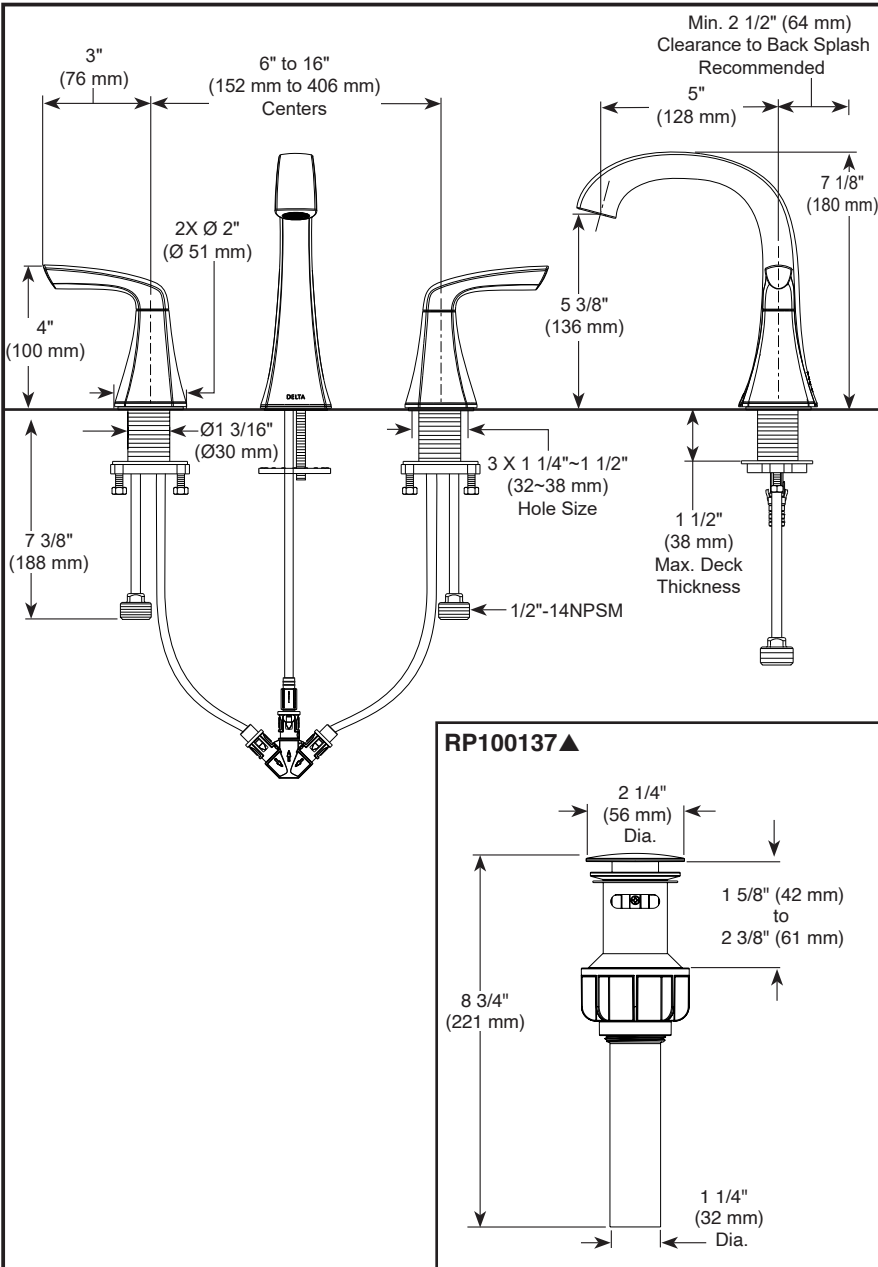

see what Delta can do™

BATHROOM FAUCET

- Lacey™ Bath Collection
- Two Handle Widespread Deck Mount

STANDARD SPECIFICATIONS:

- Max flow rate 1.2 gpm @ 60 psi, 4.5 L/min @ 414 kPa
- Three-hole mount
- Solid metal end valves and spout body
- Hot and cold stems are interchangeable
- 1/4 turn handle stops
- 1/2"-14 NPSM adapters
- Control mechanism is a rotating cylinder type with stainless steel plate and 90° rotation, with replaceable non-metallic seats.
- Models have plastic push pop-up drain with overflow and plated stopper
- Note: Standard mounting deck thickness can be extended by 1" (25mm) with RP10612.

▲ Designate proper finish suffix

COMPLIES WITH:

- ASME A112.18.1 / CSA B125.1
- ASME A112.18.2 / CSA B125.2
- EPA WaterSense®
- ICC/ANSI A117.1 - Valve control only

Delta Faucet Company reserves the right (1) to make changes in specifications and materials, and (2) to change or discontinue models, both without notice or obligation. Dimensions are for reference only. See current full-line price book or www.deltafaucet.com for finish options and product availability.

DSP-L-35895LF Rev. A

Delta Faucet Company

55 E. 111th Street, Carmel, IN 46280
350 South Edgeware Road, St. Thomas, ON N5P 4L1
© 2025 Delta Faucet Company