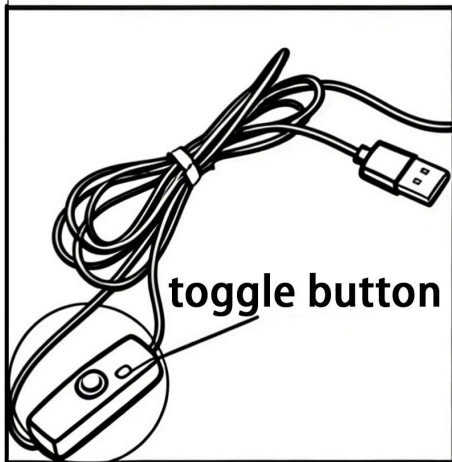

## pedestal

Detachable base  
Not easy to peel off paint,  
easy to carry  
Square design is more stable

## trunk

Tape wrapping is  
more beautiful and safer

## USB

Paired with a power bank,  
charging plug, and computer light  
USB interface for plug in use.