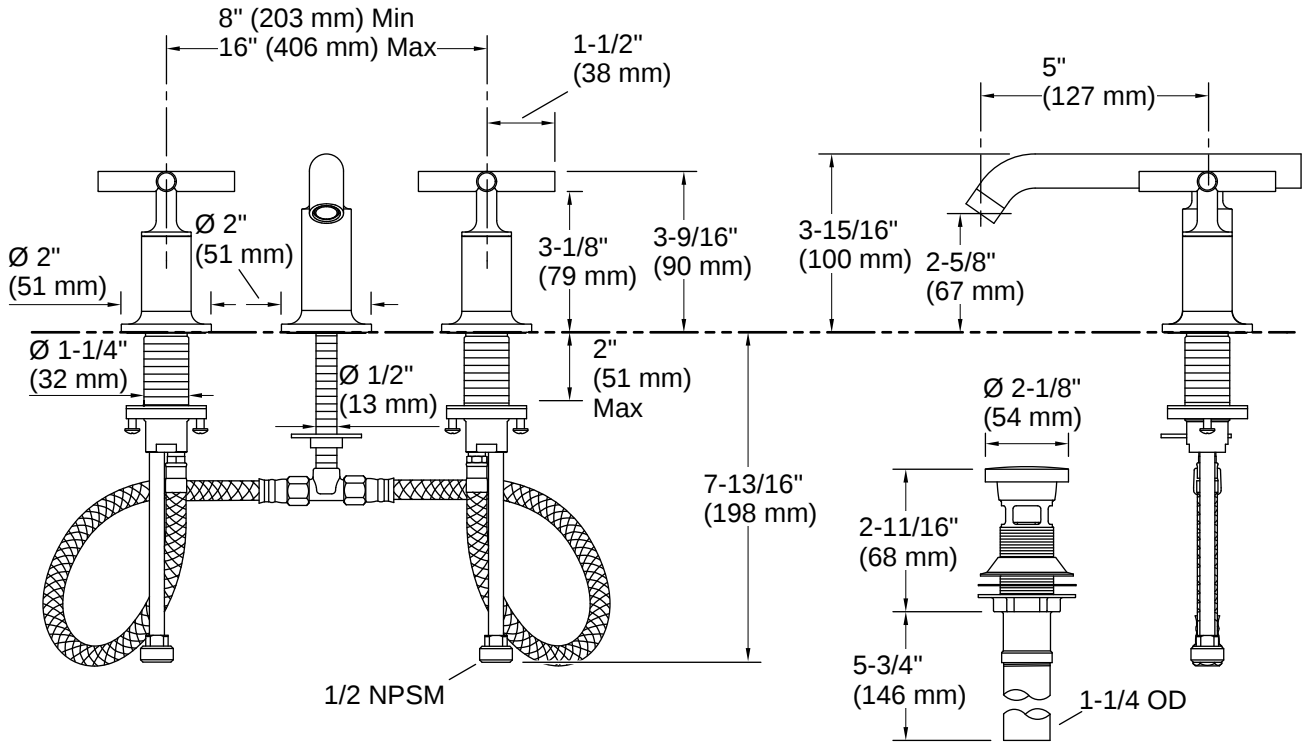

Purist® | K-14410-3

Widespread bathroom sink faucet with Cross handles, 1.2 gpm

Features

- Metal construction
- Cross handles
- Reversible quarter-turn washerless ceramic disc valves
- Lower flow aerator options are available
- 1.2 gpm (4.5 lpm) maximum flow rate at 60 psi (4.14 bar)
- Metal touch-activated drain with 1-1/4" tailpiece

All product dimensions are nominal.

Handle

Handle Style/ Type: Cross

Spout

Spout Reach: 5" (127 mm)

Flow Rate

Faucet Flow Rate: 1.2 gpm (4.5 l/min)

Valves

Included Valve: Ceramic disc

Material

- Brass valve bodies
- KOHLER finishes resist corrosion and tarnishing

Installation

- For 8" - 16" (203 - 406 mm) centers

Installation Notes

Install this product according to the installation instructions.