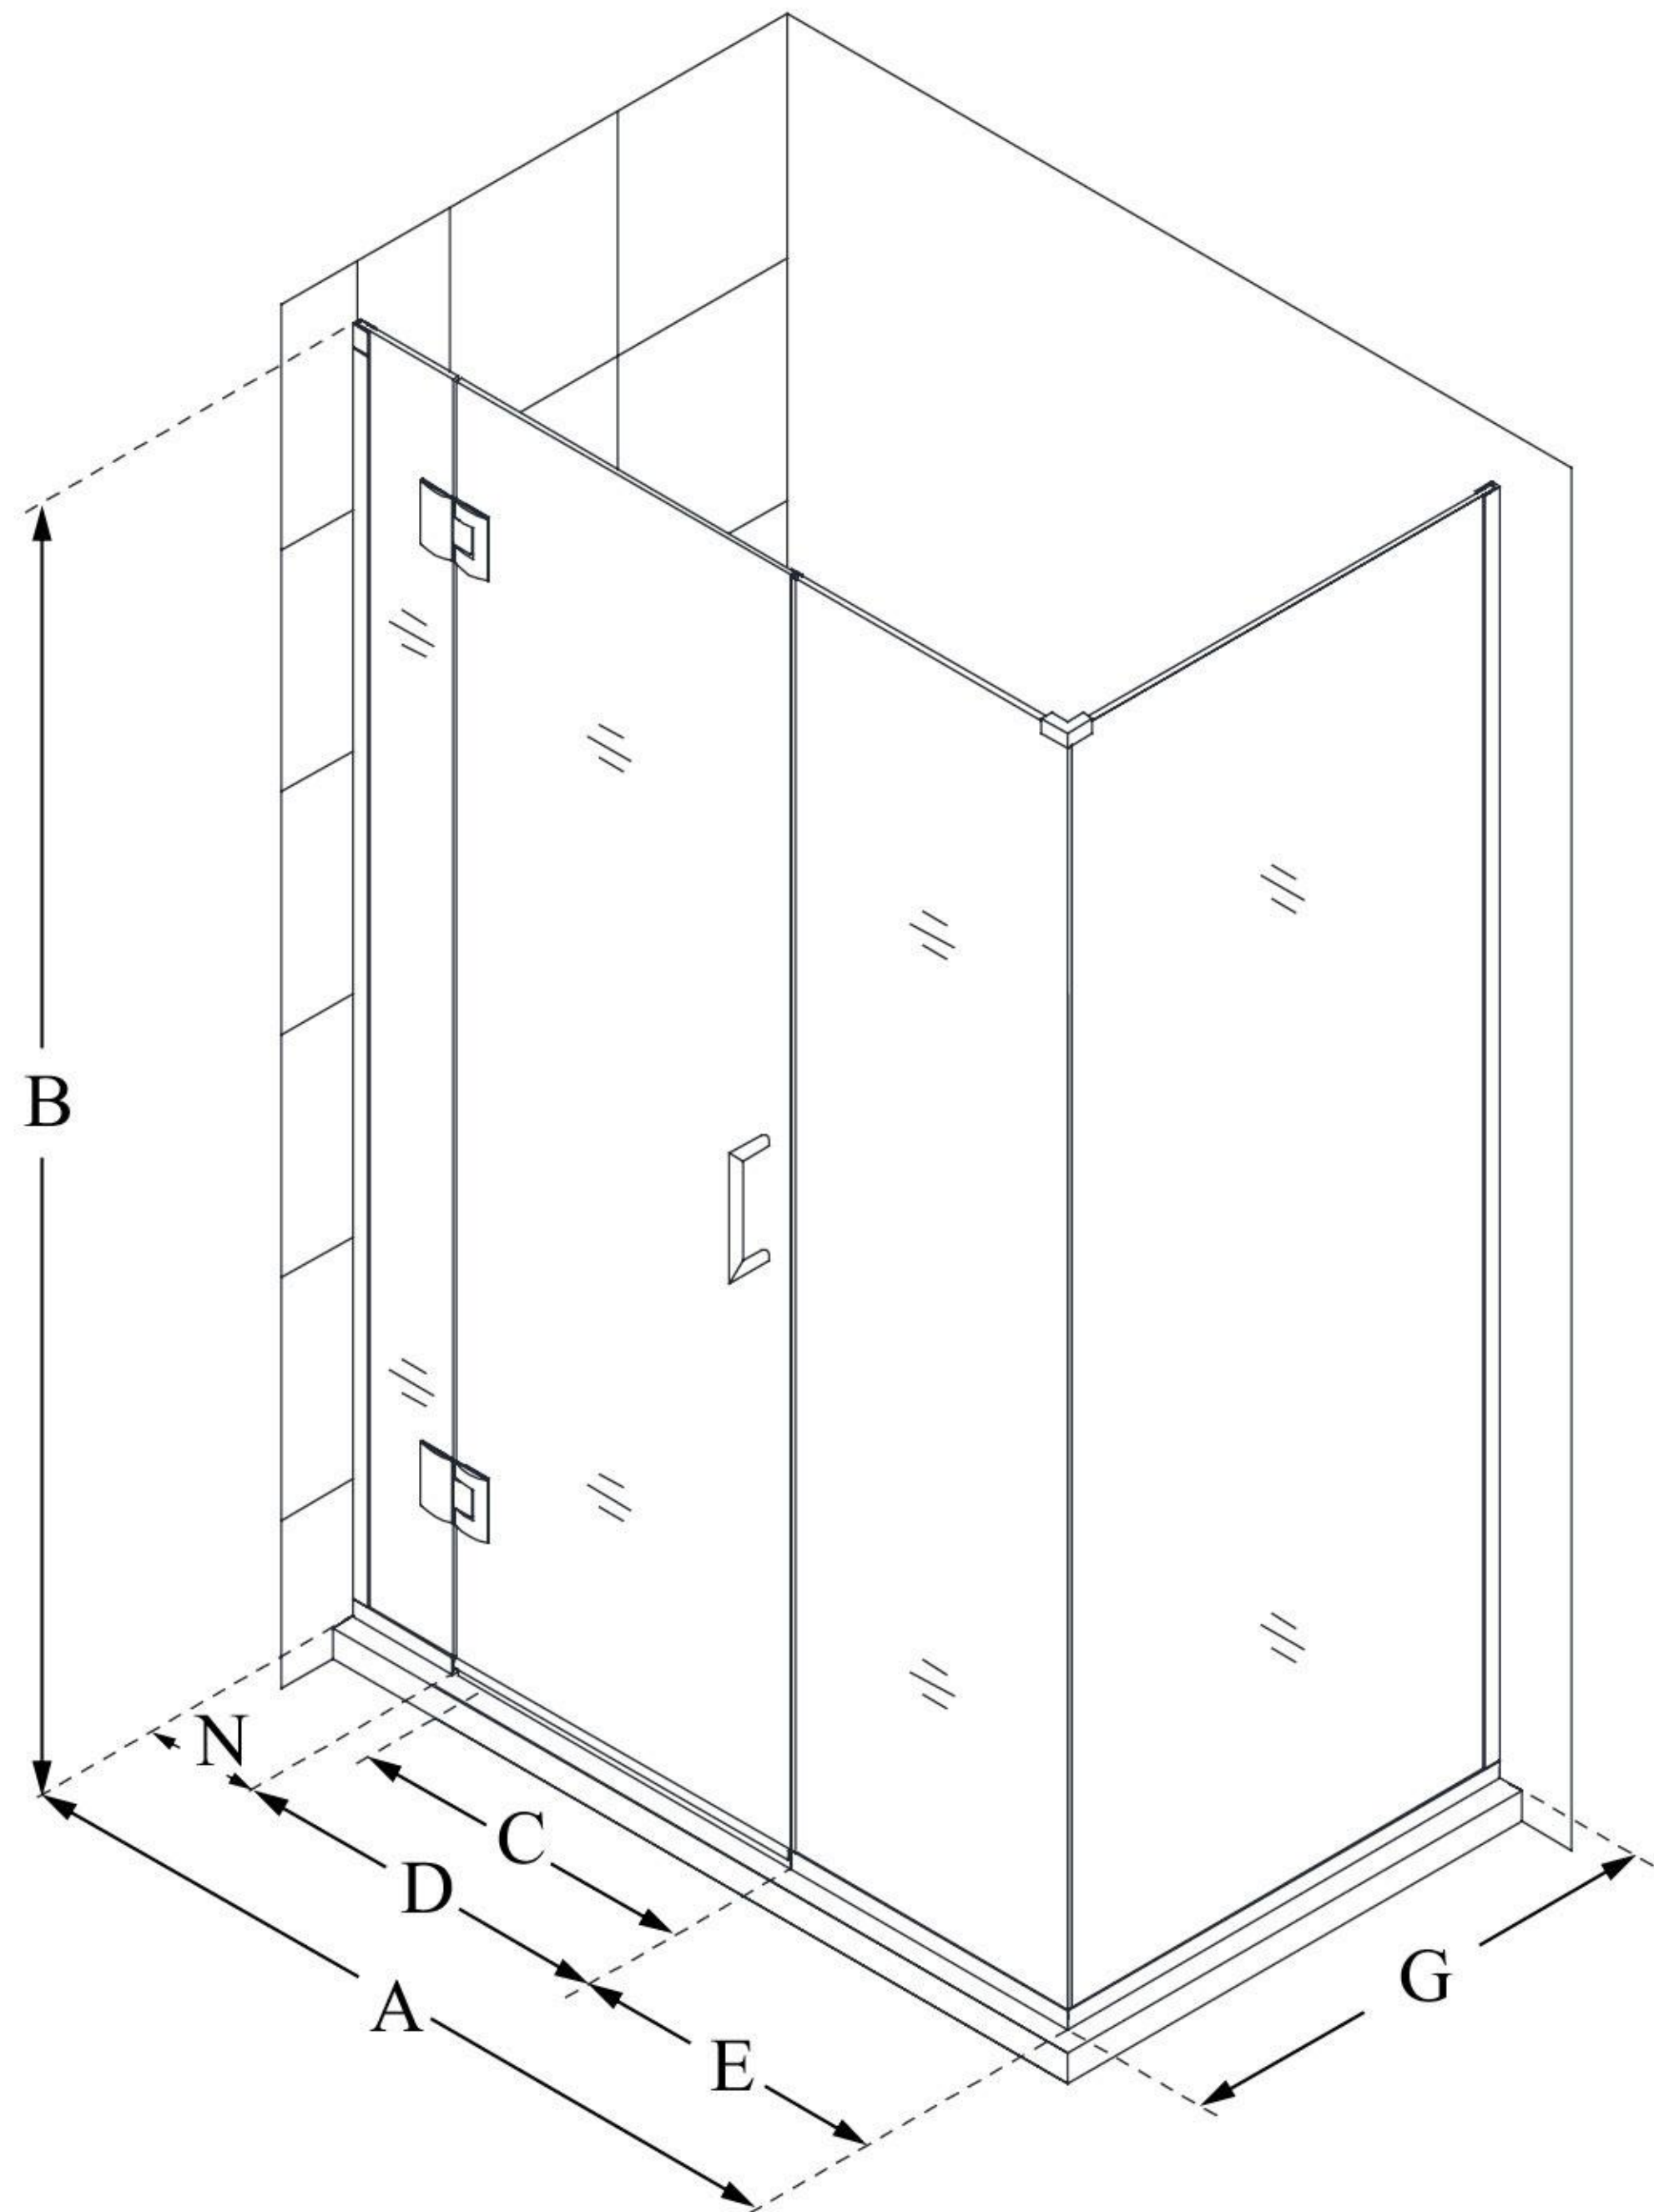

## UNIDOOR-X

DreamLine Unidoor-X 52 1/2" W  
x 30 3/8" D x 72" H Frameless  
Hinged Shower Enclosure, Clear  
Glass

SWING DOOR

### CONFIGURATION DIMENSIONS:

**A: 52 1/2"**

MODEL WIDTH

**B: 72"**

MODEL HEIGHT

**C: 23"**

ACCESS WIDTH

**D: 24"**

DOOR WIDTH

**E: 22 1/2"**

INLINE PANEL WIDTH

**G: 30 3/8"**

RETURN PANEL WIDTH

**N: 6"**

HINGE PANEL WIDTH

DreamLine reserves the right to update or modify the hardware or materials pictured without prior notice for the purpose of product improvement and customer satisfaction.