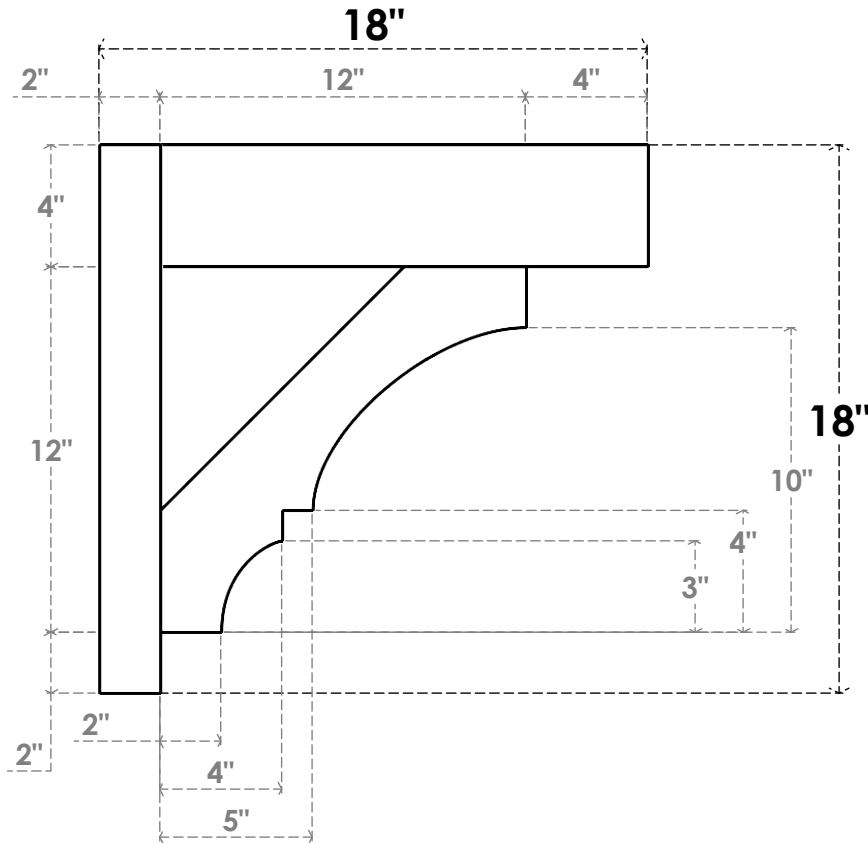

ITEM NUMBER: OUTUROC040X060X18000X18000X040X020X040BOA44RCPR

4"W TOP X 6"W BACK X 18"D X 18"H X 4"T TOP X 2"T BACK TIMBERTHANE ROUGH CEDAR BALBOA FAUX WOOD OPEN OUTLOOKER, BLOCK TOP AND BACK, 4"W CLOSED BRACE, PRIMED TAN

SIDE PROFILE

FRONT PROFILE

ISOMETRIC

GENERATED DATE : 07/05/2023

EKENA MILLWORK
2300 WEST MAIN ST.
CLARKSVILLE, TX 75426
TOLL FREE: 866-607-0453
WWW.EKENAMILLWORK.COM

NOTES

1. INSTALLATION TO BE COMPLETED IN ACCORDANCE WITH MANUFACTURER'S SPECIFICATIONS.
2. DRAWING MAY NOT BE TO SCALE
3. THIS DRAWING IS INTENDED FOR DESIGN AND PLANNING PURPOSES ONLY.
4. ALL INFORMATION CONTAINED HEREIN WAS CURRENT AT THE TIME OF DEVELOPMENT BUT MUST BE REVIEWED AND APPROVED BY THE PRODUCT MANUFACTURER TO BE CONSIDERED ACCURATE.
5. TIMBERTHANE ARCHITECTURAL PRODUCTS ARE MADE FROM HIGH DENSITY URETHANE AND COME FACTORY PRIMED