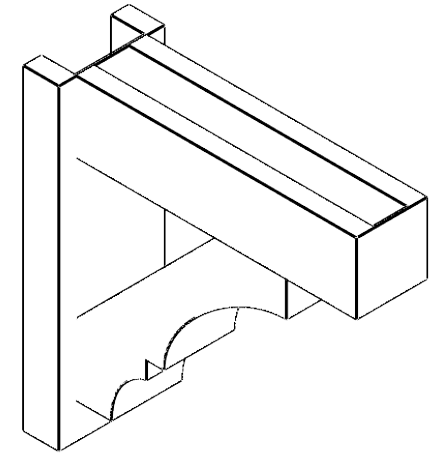

ITEM NUMBER: OUTUROC040X060X18000X18000X040X020X040BOA44RCPR

4"W TOP X 6"W BACK X 18"D X 18"H X 4"T TOP X 2"T BACK TIMBERTHANE ROUGH CEDAR BALBOA FAUX WOOD OPEN OUTLOOKER, BLOCK TOP AND BACK, 4"W CLOSED BRACE, PRIMED TAN

SIDE PROFILE

FRONT PROFILE

ISOMETRIC

GENERATED DATE : 07/05/2023

EKENA MILLWORK
2300 WEST MAIN ST.
CLARKSVILLE, TX 75426
TOLL FREE: 866-607-0453
WWW.EKENAMILLWORK.COM

NOTES

1. INSTALLATION TO BE COMPLETED IN ACCORDANCE WITH MANUFACTURER'S SPECIFICATIONS.
2. DRAWING MAY NOT BE TO SCALE
3. THIS DRAWING IS INTENDED FOR DESIGN AND PLANNING PURPOSES ONLY.
4. ALL INFORMATION CONTAINED HEREIN WAS CURRENT AT THE TIME OF DEVELOPMENT BUT MUST BE REVIEWED AND APPROVED BY THE PRODUCT MANUFACTURER TO BE CONSIDERED ACCURATE.
5. TIMBERTHANE ARCHITECTURAL PRODUCTS ARE MADE FROM HIGH DENSITY URETHANE AND COME FACTORY PRIMED