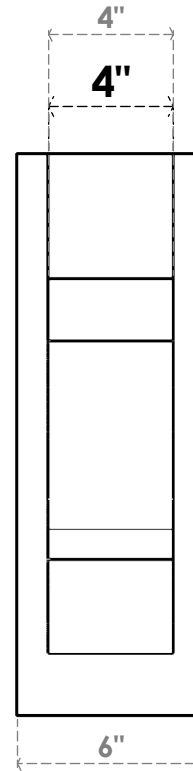

ITEM NUMBER: OUTUROC040X060X18000X18000X040X020X040BOA44RCPR

4"W TOP X 6"W BACK X 18"D X 18"H X 4"T TOP X 2"T BACK TIMBERTHANE ROUGH CEDAR BALBOA FAUX WOOD OPEN OUTLOOKER, BLOCK TOP AND BACK, 4"W CLOSED BRACE, PRIMED TAN

SIDE PROFILE

FRONT PROFILE

ISOMETRIC

GENERATED DATE : 07/05/2023

EKENA MILLWORK
2300 WEST MAIN ST.
CLARKSVILLE, TX 75426
TOLL FREE: 866-607-0453
WWW.EKENAMILLWORK.COM

NOTES

1. INSTALLATION TO BE COMPLETED IN ACCORDANCE WITH MANUFACTURER'S SPECIFICATIONS.
2. DRAWING MAY NOT BE TO SCALE
3. THIS DRAWING IS INTENDED FOR DESIGN AND PLANNING PURPOSES ONLY.
4. ALL INFORMATION CONTAINED HEREIN WAS CURRENT AT THE TIME OF DEVELOPMENT BUT MUST BE REVIEWED AND APPROVED BY THE PRODUCT MANUFACTURER TO BE CONSIDERED ACCURATE.
5. TIMBERTHANE ARCHITECTURAL PRODUCTS ARE MADE FROM HIGH DENSITY URETHANE AND COME FACTORY PRIMED