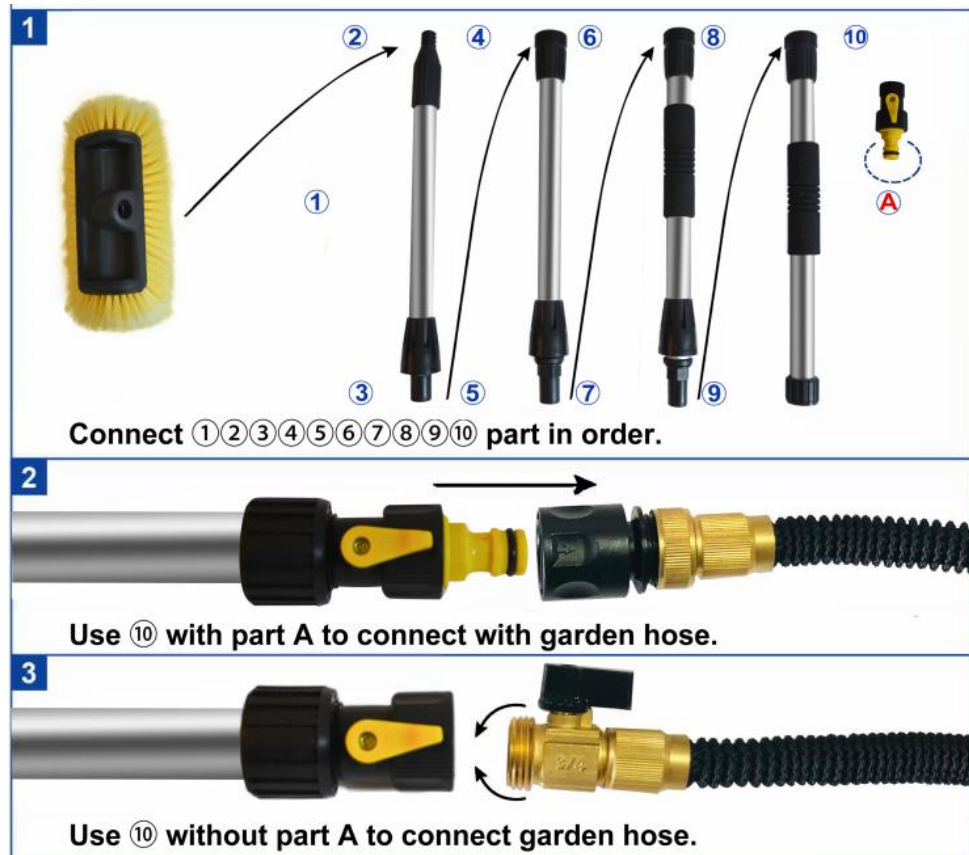

UNDERSTAND YOUR TOOL

Threaded Connector

Thickened Brush

Anti-slip Design

INSTALLATION METHOD

Manufacturer: Shanghaimuxinmuyeyouxiangongsi

Address: Shuangchenglu 803nong11hao1602A-1609shi, baoshanqu, shanghai 200000 CN.