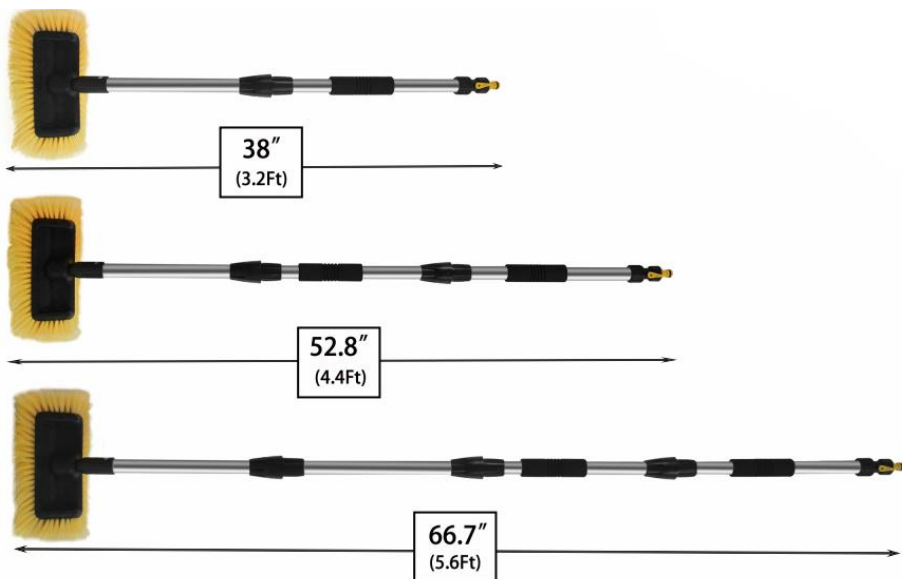

www.vevor.com/support

VEVOR[®]

TOUGH TOOLS, HALF PRICE

CAR WASH BRUSH
WITH LONG HANDLE

Modèle: SX-001

NEED HELP? CONTACT US!

Have product questions? Need technical support? Please feel free to contact us:

Technical Support and E-Warranty Certificate
www.vevor.com/support