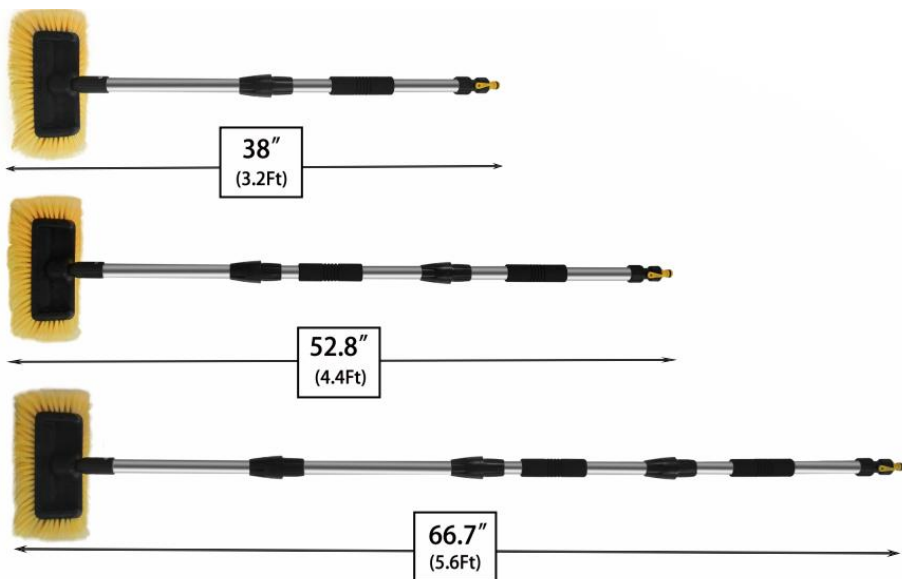

VEVOR®

TOUGH TOOLS, HALF PRICE

CAR WASH BRUSH
WITH LONG HANDLE

Model: SX-001

NEED HELP? CONTACT US!

Have product questions? Need technical support? Please feel free to contact us:

Technical Support and E-Warranty Certificate
www.vevor.com/support

This is the original instruction, please read all manual instructions carefully before operating. VEVOR reserves a clear interpretation of our user manual. The appearance of the product shall be subject to the product you received. Please forgive us that we won't inform you again if there are any technology or software updates on our product.