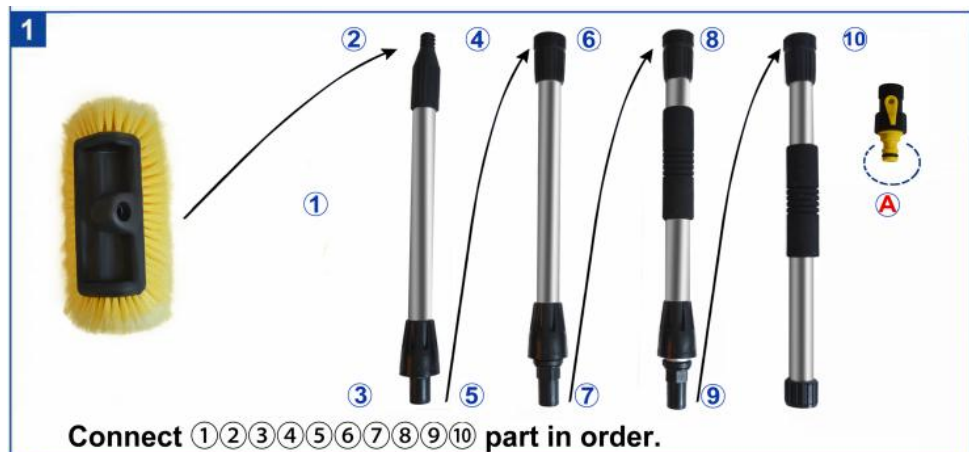

UNDERSTAND YOUR TOOL

Threaded Connector

Thickened Brush

Anti-slip Design

INSTALLATIONSMETOD

Tillverkare: Shanghaimuxinmuyeyouxiangongsi

Adress: Shuangchenglu 803nong11hao1602A-1609shi, baoshanqu, shanghai 200000 CN.