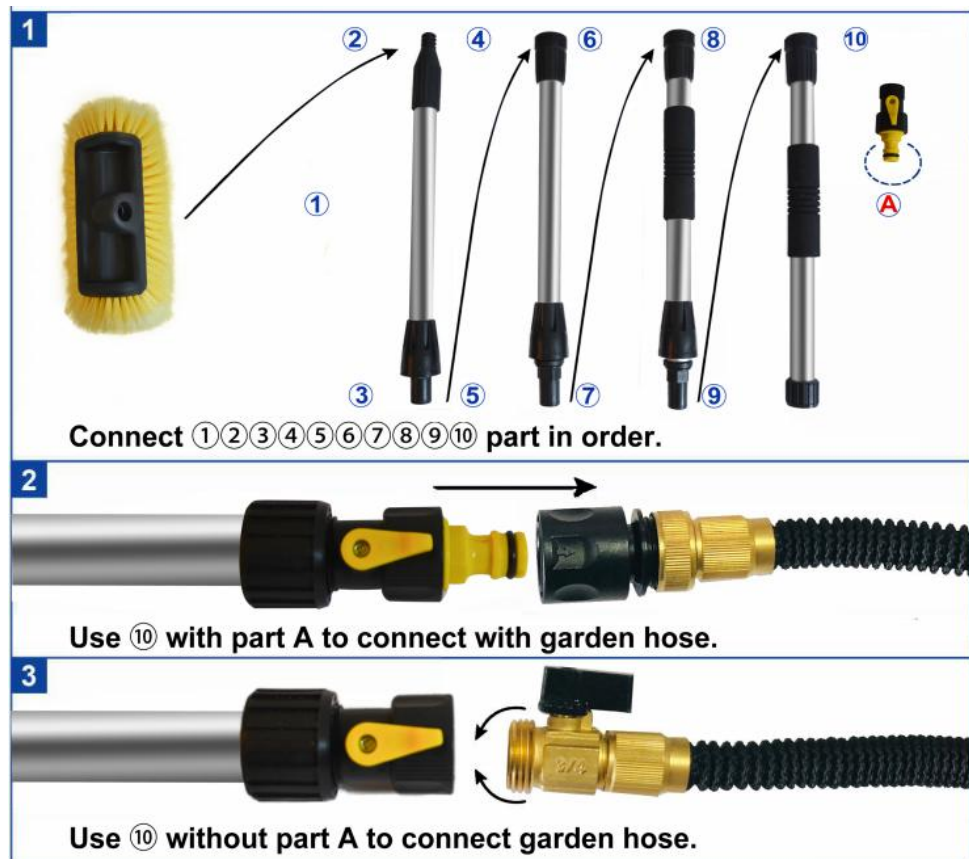

UNDERSTAND YOUR TOOL

Threaded Connector

Thickened Brush

Anti-slip Design

INSTALLATIONSMETHODE

Hersteller: Shanghaimuxinmuyeyouxiangongsi

Adresse: Shuangchenglu 803nong11hao1602A-1609shi, baoshanqu,
Shanghai 200000 CN.