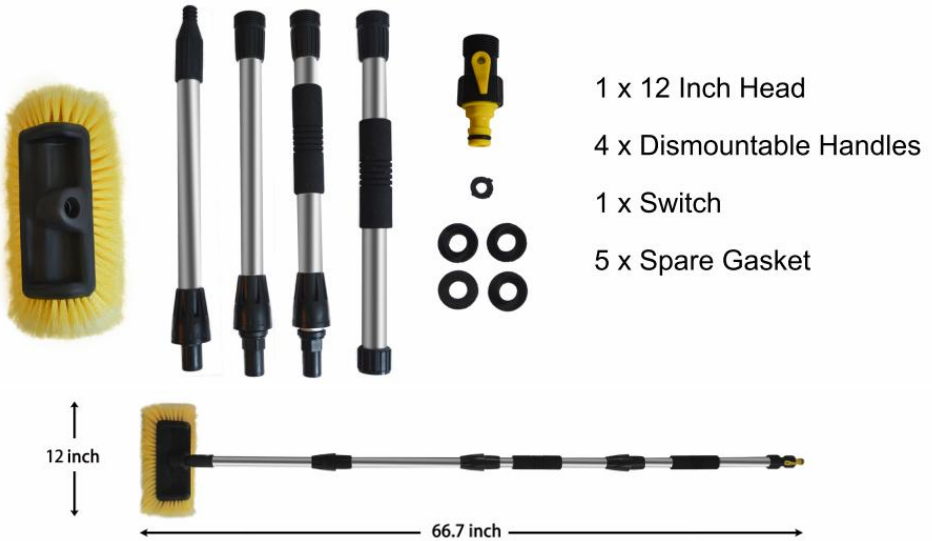

**Read this material before using this product.
Failure to do so can result in serious injury.
SAVE THIS MANUAL**

SAVE THIS MANUAL

Keep this manual for the safety warnings and precautions, assembly, operating, inspection, maintenance and cleaning procedures. Write the month and year of purchase. Keep this manual and the receipt in a safe and dry place for future reference.

UNDERSTAND YOUR TOOL