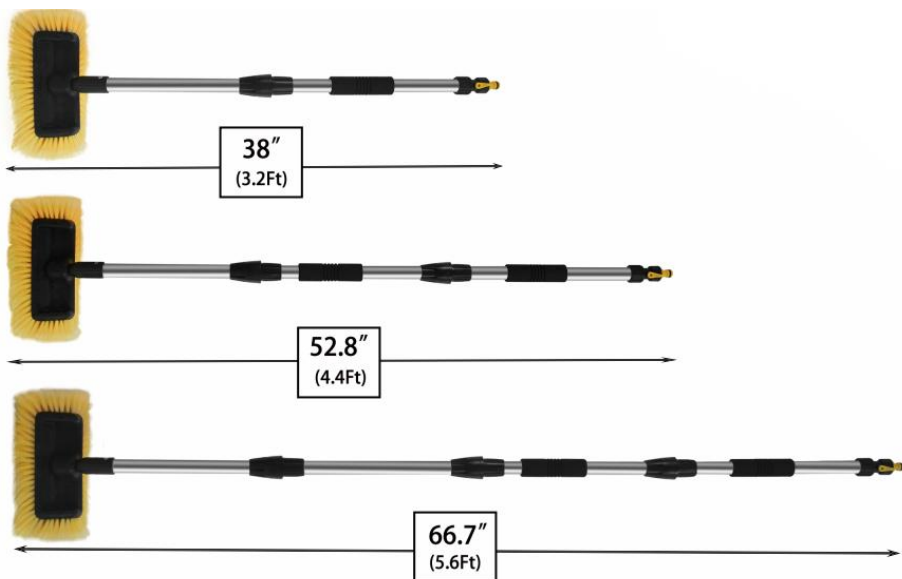

www.vevor.com/support

VEVOR[®]

TOUGH TOOLS, HALF PRICE

CAR WASH BRUSH
WITH LONG HANDLE

Modell: SX-001

NEED HELP? CONTACT US!

Have product questions? Need technical support? Please feel free to contact us:

Technical Support and E-Warranty Certificate
www.vevor.com/support