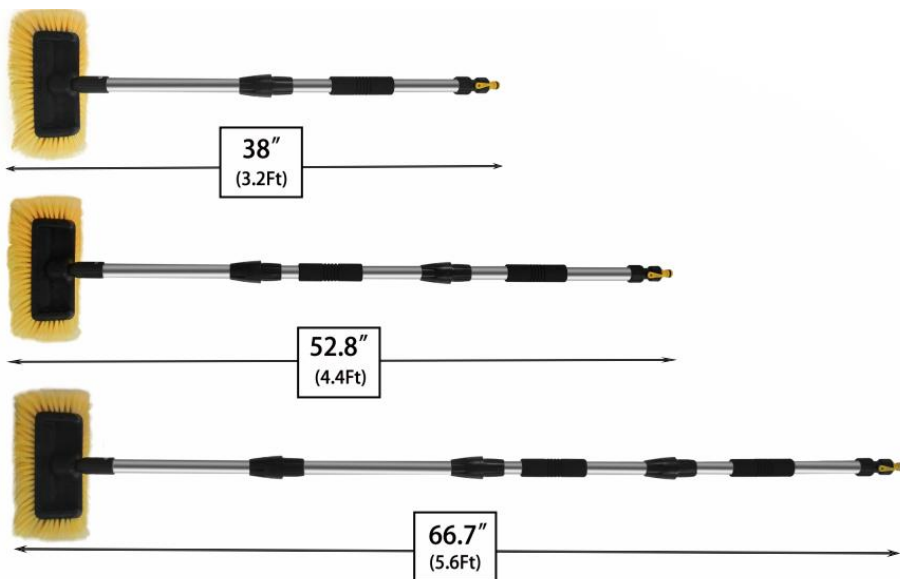

www.vevor.com/support

VEVOR[®]

TOUGH TOOLS, HALF PRICE

CAR WASH BRUSH
WITH LONG HANDLE

Modelo: SX-001

NEED HELP? CONTACT US!

Have product questions? Need technical support? Please feel free to contact us:

Technical Support and E-Warranty Certificate
www.vevor.com/support