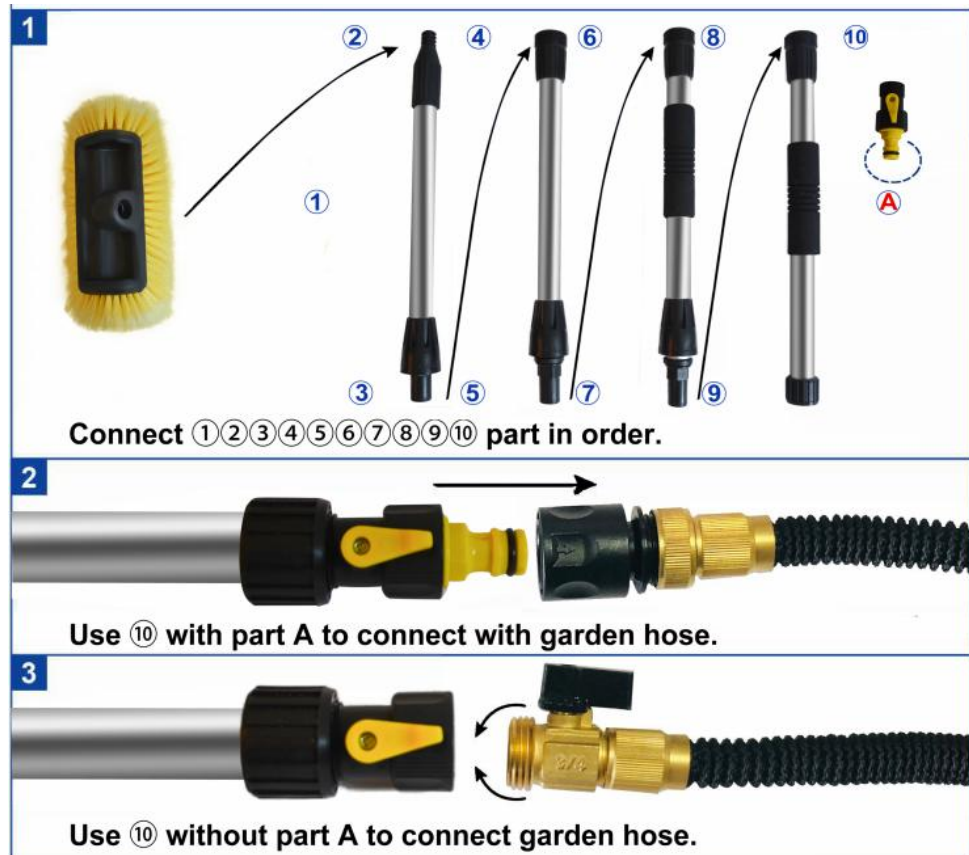

UNDERSTAND YOUR TOOL

Threaded Connector

Thickened Brush

Anti-slip Design

INSTALLATIEMETHODE

Fabrikant: Shanghaimuxinmuyeyouxiangongsi

Adres: Shuangchenglu 803nong11hao1602A-1609shi, baoshanqu, shanghai 200000 CN.