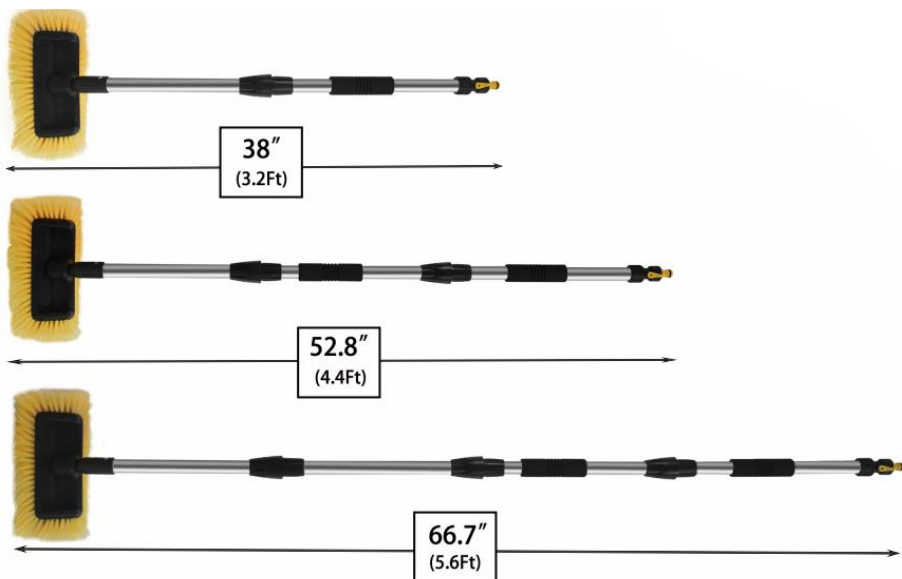

VEVOR®

TOUGH TOOLS, HALF PRICE

CAR WASH BRUSH
WITH LONG HANDLE

Modello: SX-001

NEED HELP? CONTACT US!

Have product questions? Need technical support? Please feel free to contact us:

Technical Support and E-Warranty Certificate
www.vevor.com/support

This is the original instruction, please read all manual instructions carefully before operating. VEVOR reserves a clear interpretation of our user manual. The appearance of the product shall be subject to the product you received. Please forgive us that we won't inform you again if there are any technology or software updates on our product.