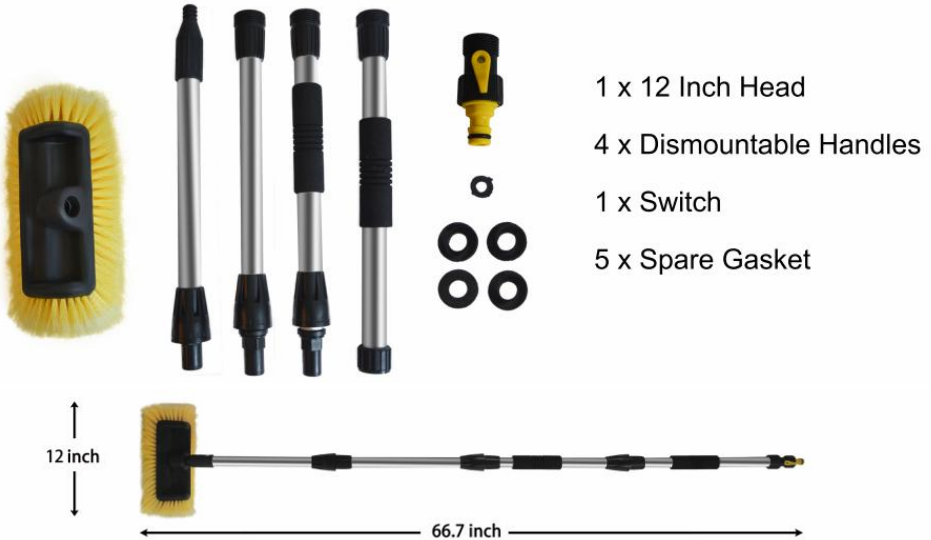

UNDERSTAND YOUR TOOL

Threaded Connector

Thickened Brush

Anti-slip Design

INSTALLATIONSMETHODE

Hersteller: Shanghaimuxinmuyeyouxiangongsi

Adresse: Shuangchenglu 803nong11hao1602A-1609shi, baoshanqu,
Shanghai 200000 CN.