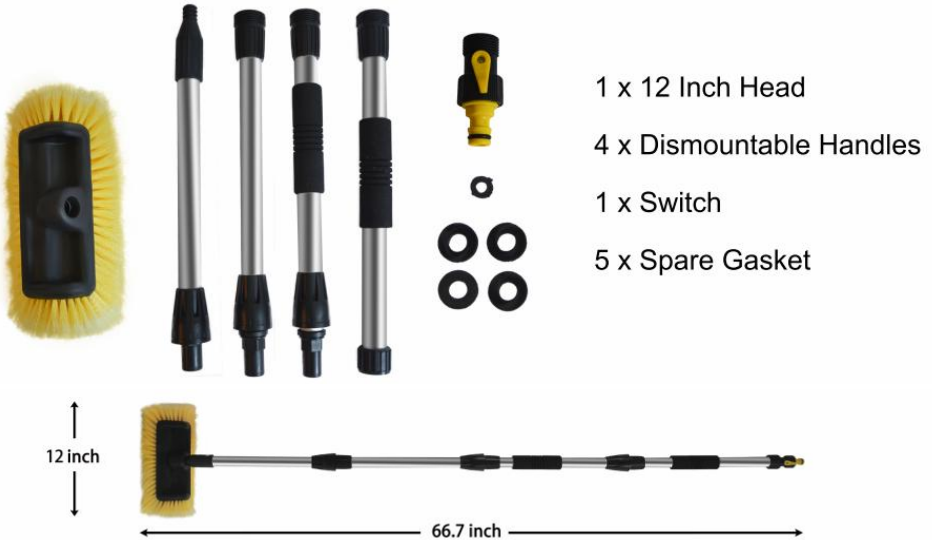

**Lees dit materiaal voordat u dit product gebruikt.
Als u dit niet doet, kan dit leiden tot ernstig letsel.
BEWAAR DEZE HANDLEIDING**

SAVE THIS MANUAL

Bewaar deze handleiding voor de veiligheidswaarschuwingen en voorzorgsmaatregelen, montage-, bedienings-, inspectie-, onderhouds- en reinigingsprocedures. Schrijf de maand en het jaar van aankoop op. Bewaar deze handleiding en de kassabon op een veilige en droge plaats voor toekomstig gebruik.

UNDERSTAND YOUR TOOL