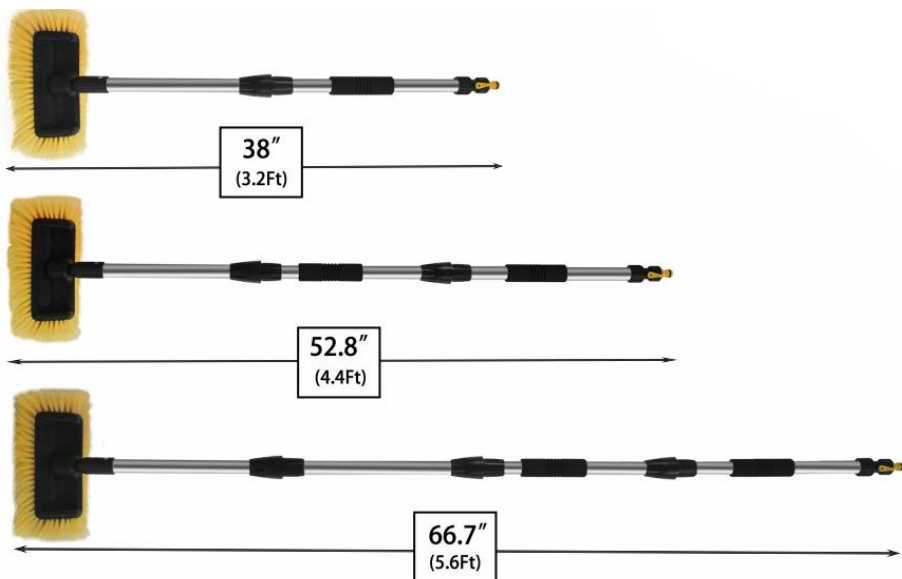

www.vevor.com/support

VEVOR[®]

TOUGH TOOLS, HALF PRICE

CAR WASH BRUSH
WITH LONG HANDLE

Model: SX-001

NEED HELP? CONTACT US!

Have product questions? Need technical support? Please feel free to contact us:

Technical Support and E-Warranty Certificate
www.vevor.com/support