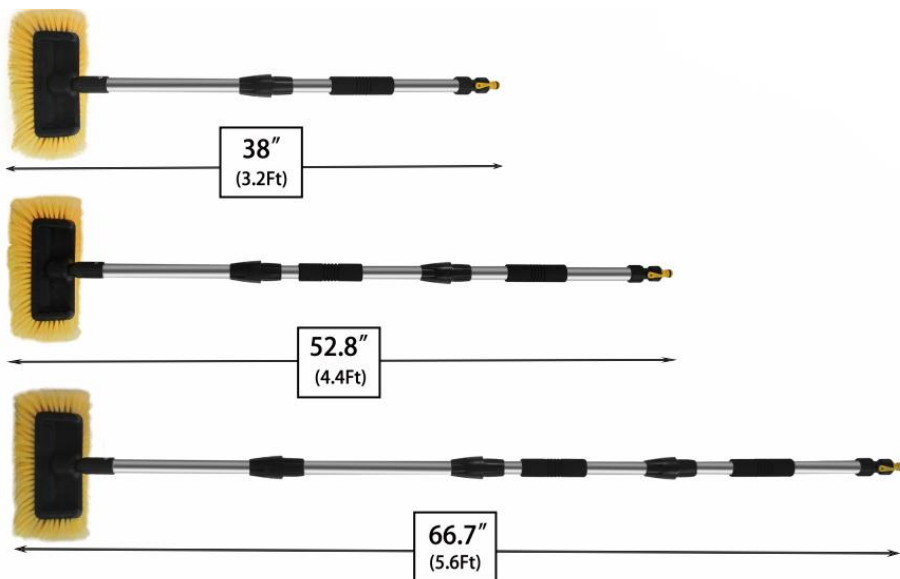

VEVOR[®]

TOUGH TOOLS, HALF PRICE

CAR WASH BRUSH
WITH LONG HANDLE

Model: SX-001

NEED HELP? CONTACT US!

Have product questions? Need technical support? Please feel free to contact us:

Technical Support and E-Warranty Certificate
www.vevor.com/support