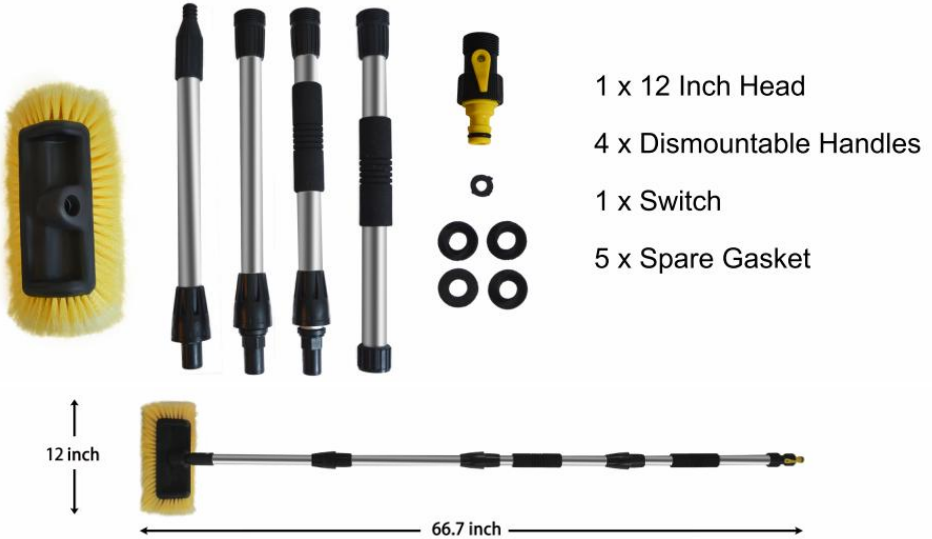

Lisez ce document avant d'utiliser ce produit.
Ne pas le faire peut entraîner des blessures graves.
CONSERVEZ CE MANUEL

SAVE THIS MANUAL

Conservez ce manuel pour les avertissements et précautions de sécurité, les procédures d'assemblage, d'utilisation, d'inspection, d'entretien et de nettoyage. Écrivez le mois et l'année d'achat. Conservez ce manuel et le reçu dans un endroit sûr et sec pour référence future.

UNDERSTAND YOUR TOOL