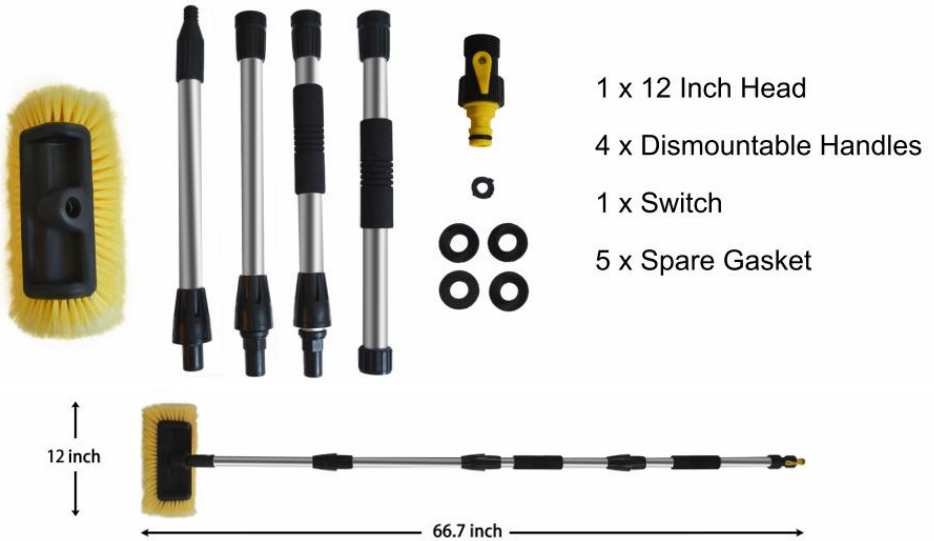

**Lea este material antes de usar este producto.
De lo contrario, se pueden producir lesiones graves.
GUARDE ESTE MANUAL**

SAVE THIS MANUAL

Conserve este manual para conocer las advertencias y precauciones de seguridad, los procedimientos de montaje, operación, inspección, mantenimiento y limpieza. Escribe el mes y año de compra. Guarde este manual y el recibo en un lugar seguro y seco para consultarlos en el futuro.

UNDERSTAND YOUR TOOL