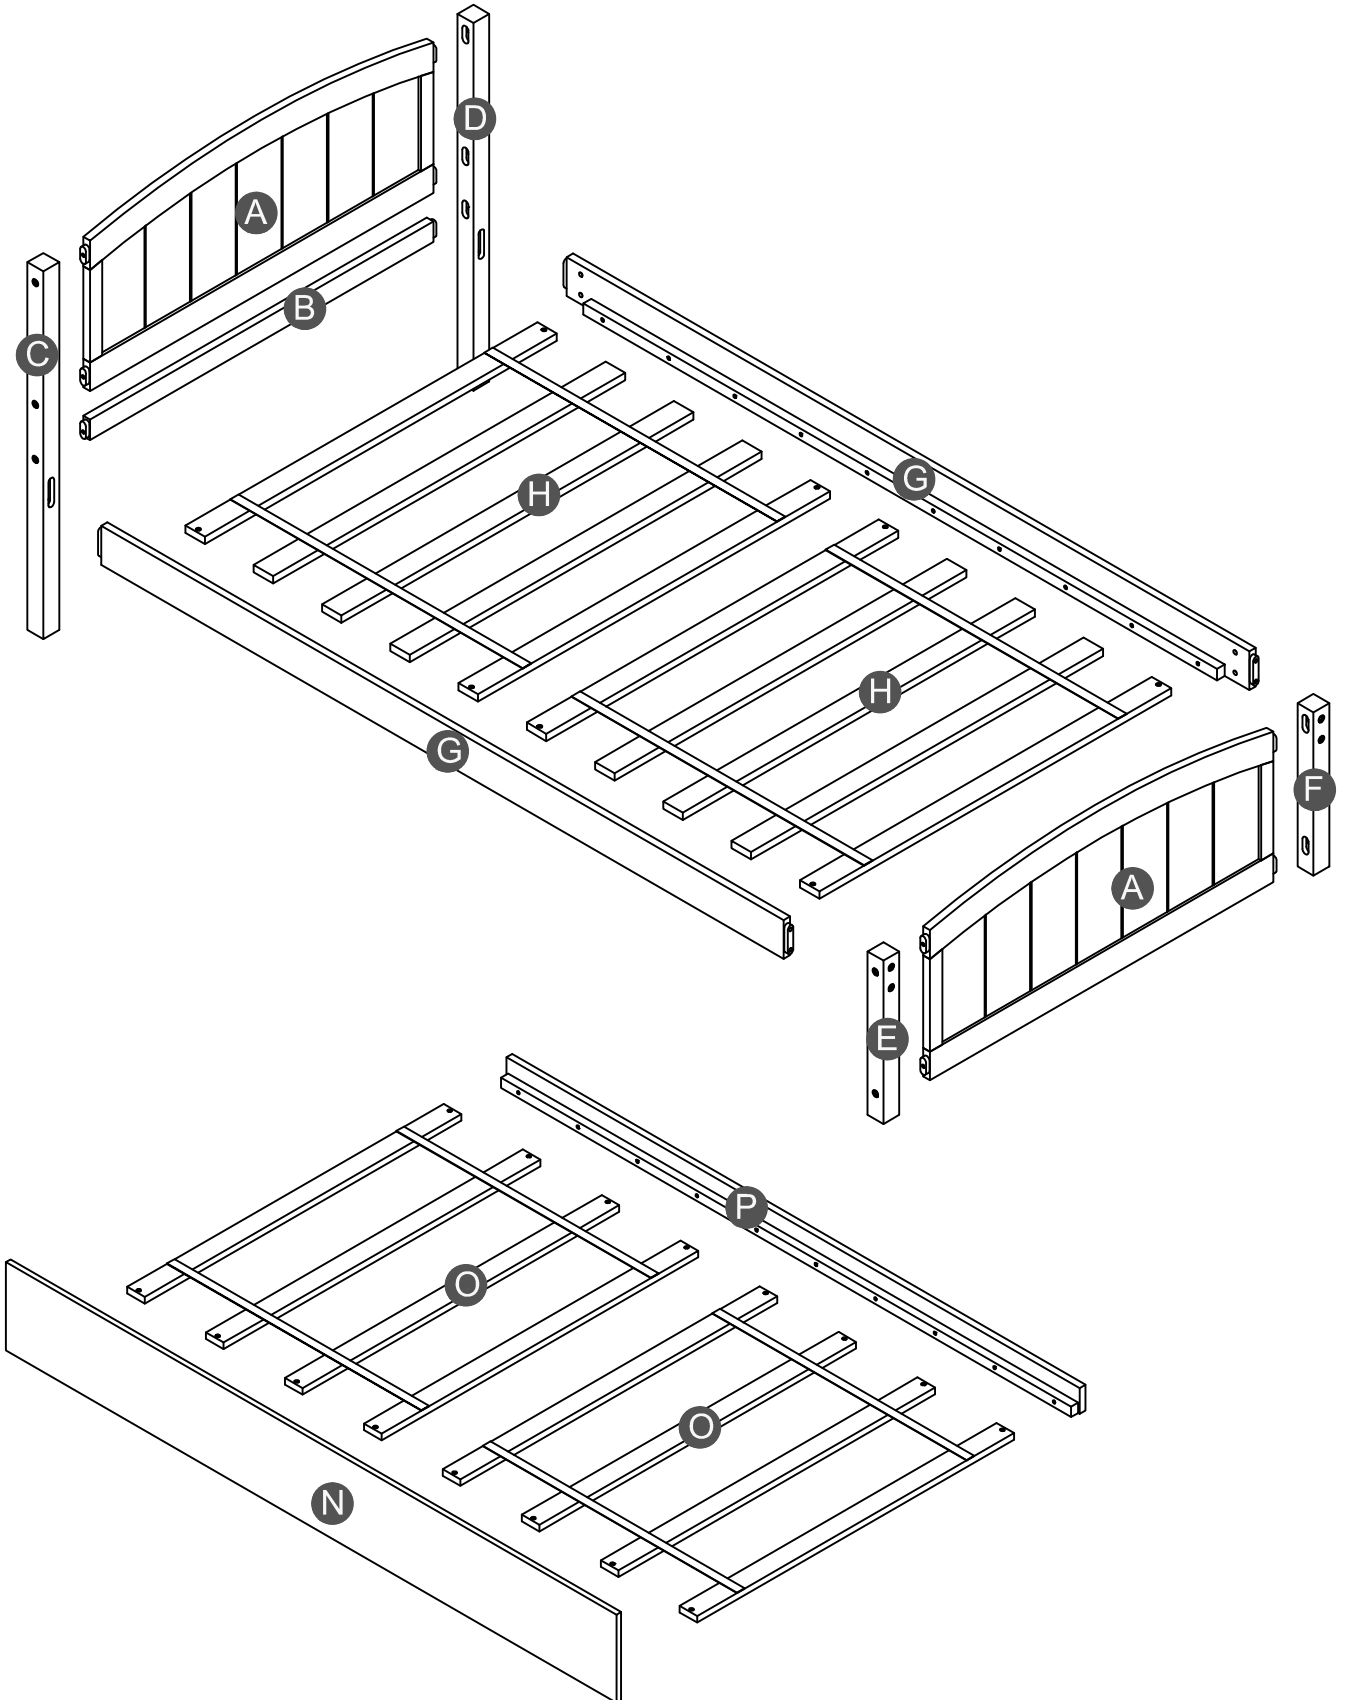

# Part List

<p><b>A</b></p>  <p>Headboard &amp; Footboard - 2pcs</p>	<p><b>B</b></p>  <p>Headboard horizontal bar - 1pc</p>	<p><b>C</b></p>  <p>Leg headboard(Left) - 1pc</p>
<p><b>D</b></p>  <p>Leg headboard(Right) - 1pc</p>	<p><b>E</b></p>  <p>Leg footboard(Right) - 1pc</p>	<p><b>F</b></p>  <p>Leg footboard(Left) - 1pc</p>
<p><b>G</b></p>  <p>Side rail - 2pcs</p>	<p><b>H</b></p>  <p>Slat - (10pcs)</p>	<p><b>N</b></p>  <p>Trundle front panel - 1pc</p>
<p><b>O</b></p>  <p>Trundle Slat - (8pcs)</p>	<p><b>P</b></p>  <p>Trundle back panel - 1pc</p>	

# Hardware List

<b>1</b>  (Ø15)1/4"*80mm Hex-Head bolts (10pcs)	<b>2</b>  (Ø15)1/4"*100mm Hex-Head bolts (8pcs)	<b>3</b>  1/4"*15 (9.5mm) Horizontal-Hole bolts(18pcs)
<b>4</b>  (1/4")4.5*58mm Allen key (1pc)	<b>5</b>  Ø4*30mm Wood screws (32pcs)	<b>6</b>  40*18*18*2mm Metal bracket (2pcs)
<b>7</b>  100*63*20mm Wheels (4pcs)	<b>8</b>  95*95*18*3mm Metal bracket (2pcs)	<b>9</b>  Ø3.5*15mm Wood screws (16pcs)