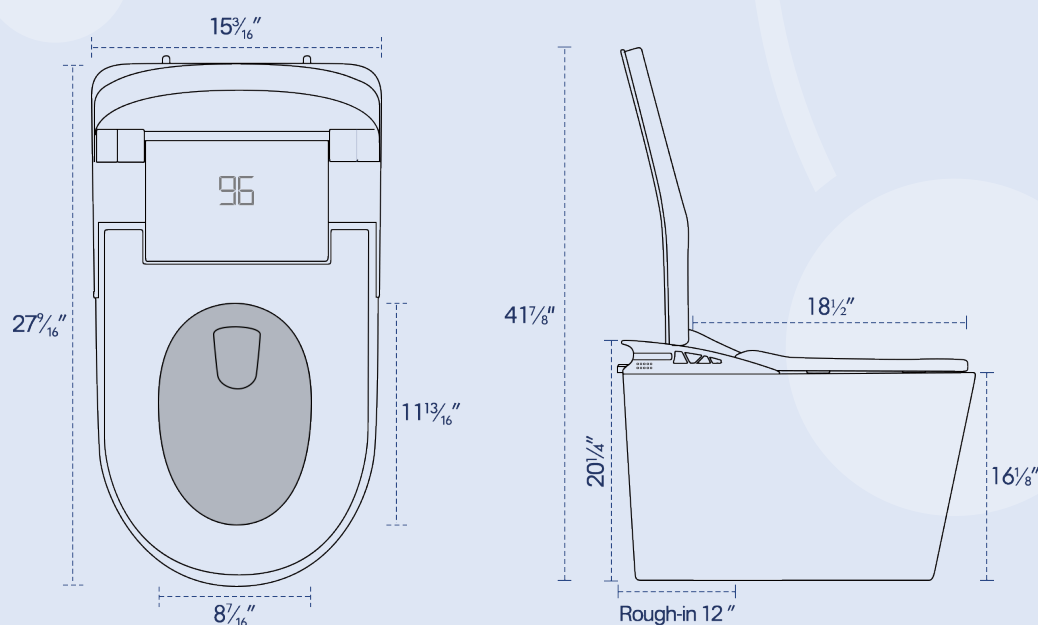

FEATURES

- Elongated Bowl
- Auto open seat & lid
- Versatile bidet cleaning modes
- Personalized water & seat warmth
- Intelligent foot & seat sensor flush
- Intuitive controls & LED display
- Power outage flush
- Warm air drying
- Soft night light

SPECIFICATIONS

- Dimensions: 15³/₁₆"W x 27⁹/₁₆"D x 20¹/₄"H
- Net Weight: 93.3 lbs

COLORS & FINISHES

INSTALLATION

- Floor Mounted

PARTS INCLUDED

- Toilet Bowl
- Bidet Assembly
- Remote Control
- Wax Ring Gasket
- Flange
- Mounting Bolts
- Battery Box
- Angle Valve
- Footprint Template
- Fragrance Tablet
- Supply Line
- User Manual
- Installation Guide