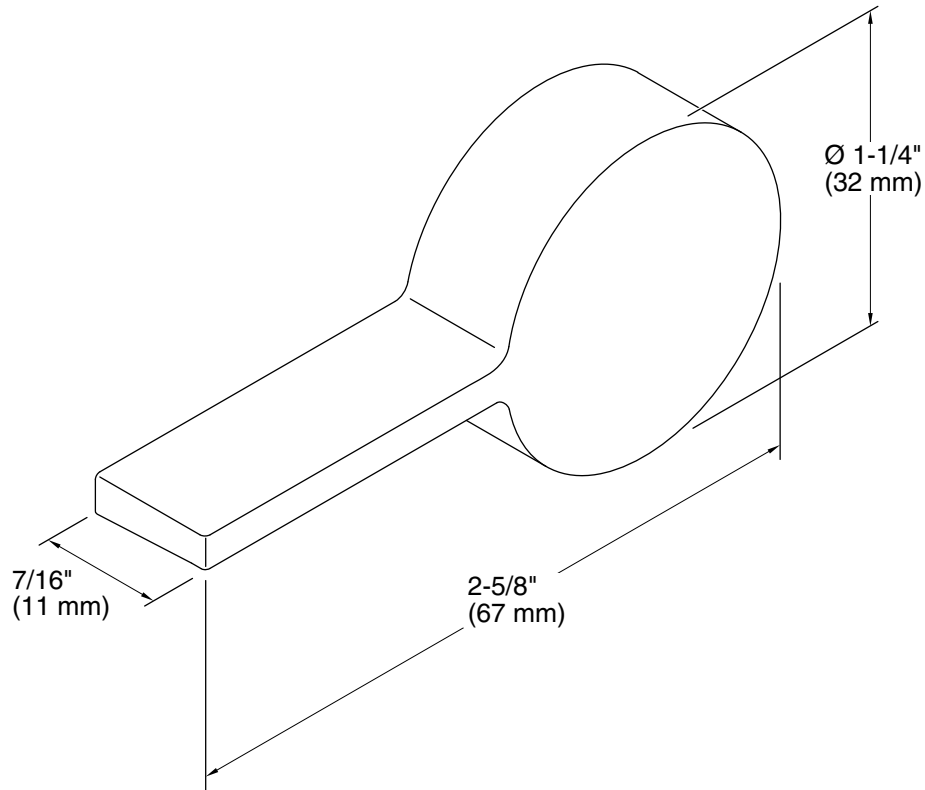

**Cimarron®**  
Left-Hand Trip Lever  
**K-9466-L**

**Features**

- Left-hand trip lever
- For use with Cimarron Comfort Height® toilets

**Material**

- Solid-brass construction for durability and reliability
- KOHLER finishes resist corrosion and tarnishing

### Technical Information

All product dimensions are nominal.

Material: Brass