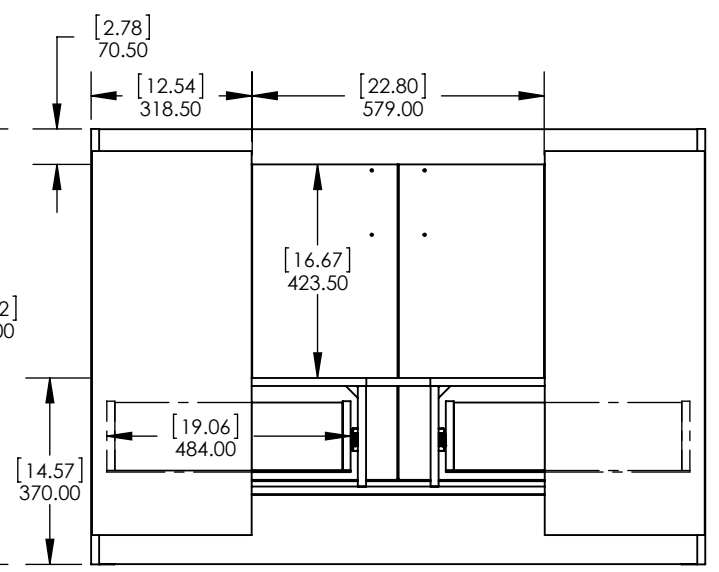

Top View / Vista Superior

Isometric View / Vista Isometrica

Front view / Vista Frontal

Side View / Vista Lateral

Back View / Vista Trasera

<b>PROPRIETARY AND CONFIDENTIAL</b> THE INFORMATION CONTAINED IN THIS DRAWING IS THE SOLE PROPERTY OF WOODCRAFTERS HOME PRODUCTS L.L.C. ANY REPRODUCTION IN PART OR AS A WHOLE, WITHOUT THE WRITTEN PERMISSION OF WOODCRAFTERS HOME PRODUCTS L.L.C. IS PROHIBITED.	Tolerancia no especificada		Drawn By / Dibujado por:	Cabinet Name/Nombre de Gabinete:	FG ID:
	Lineal ±1.00mm	Angular ±0.5°	Checked By / Revisado Por:	<b>W055448P1</b>	
			Approved By / Revisado Por:	# of Drawing / de Dibujo:	PAGE 1 OF 11