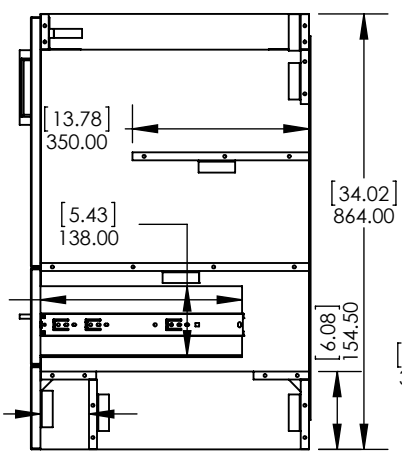

6	5	4	3	2	1
<b>CABINET ID</b>	<b>DESCRIPTION</b>				
W055448P1	Style Selections 48in Vty				

<b>REV</b>	<b>ECO#</b>	<b>DESCRIPTION</b>	<b>REV'D BY DATE</b>	<b>CHK'D BY DATE</b>	<b>APRV'D BY DATE</b>
0		Initial Released			

Top View / Vista Superior

Isometric View / Vista Isometrica

Front view / Vista Frontal

Side View / Vista Lateral

Back View / Vista Trasera

<b>PROPRIETARY AND CONFIDENTIAL</b> THE INFORMATION CONTAINED IN THIS DRAWING IS THE SOLE PROPERTY OF WOODCRAFTERS HOME PRODUCTS L.L.C. ANY REPRODUCTION IN PART OR AS A WHOLE, WITHOUT THE WRITTEN PERMISSION OF WOODCRAFTERS HOME PRODUCTS L.L.C. IS PROHIBITED.	Tolerancia no especificada		Drawn By / Dibujado por:	Cabinet Name/Nombre de Gabinete:	FG ID:
	Lineal ±1.00mm	Angular ±0.5°	Checked By / Revisado Por:	<b>W055448P1</b>	
			Approved By / Revisado Por:	# of Drawing / de Dibujo:	PAGE 1 OF 11