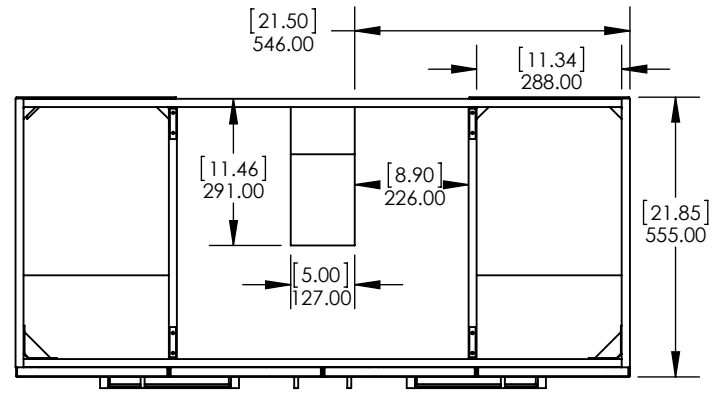

6	5	4	3	2	1
<b>CABINET ID</b>	<b>DESCRIPTION</b>				
W055448P1	Style Selections 48in Vty				

<b>REV</b>	<b>ECO#</b>	<b>DESCRIPTION</b>	<b>REV'D BY DATE</b>	<b>CHK'D BY DATE</b>	<b>APRV'D BY DATE</b>
0		Initial Released			

Top View / Vista Superior

Isometric View / Vista Isometrica

Front view / Vista Frontal

Side View / Vista Lateral

Back View / Vista Trasera

<b>PROPRIETARY AND CONFIDENTIAL</b> THE INFORMATION CONTAINED IN THIS DRAWING IS THE SOLE PROPERTY OF WOODCRAFTERS HOME PRODUCTS L.L.C. ANY REPRODUCTION IN PART OR AS A WHOLE, WITHOUT THE WRITTEN PERMISSION OF WOODCRAFTERS HOME PRODUCTS L.L.C. IS PROHIBITED.	Tolerancia no especificada		Drawn By / Dibujado por:	Cabinet Name/Nombre de Gabinete:	FG ID:
	Lineal ±1.00mm	Angular ±0.5°	Checked By / Revisado Por:	<b>W055448P1</b>	
			Approved By / Revisado Por:	# of Drawing / de Dibujo:	PAGE 1 OF 11