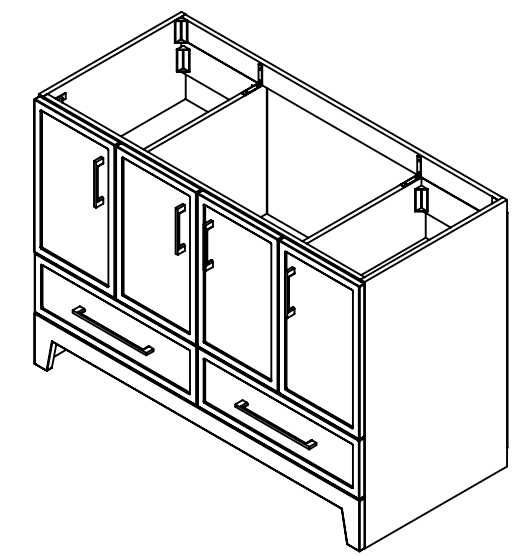

6	5	4	3	2	1
<b>CABINET ID</b>	<b>DESCRIPTION</b>				
W055448P1	Style Selections 48in Vty				

<b>REV</b>	<b>ECO#</b>	<b>DESCRIPTION</b>	<b>REV'D BY DATE</b>	<b>CHK'D BY DATE</b>	<b>APRV'D BY DATE</b>
0		Initial Released			

Top View / Vista Superior

Isometric View / Vista Isometrica

Front view / Vista Frontal

Side View / Vista Lateral

Back View / Vista Trasera

<b>PROPRIETARY AND CONFIDENTIAL</b> THE INFORMATION CONTAINED IN THIS DRAWING IS THE SOLE PROPERTY OF WOODCRAFTERS HOME PRODUCTS L.L.C. ANY REPRODUCTION IN PART OR AS A WHOLE, WITHOUT THE WRITTEN PERMISSION OF WOODCRAFTERS HOME PRODUCTS L.L.C. IS PROHIBITED.	Tolerancia no especificada		Drawn By / Dibujado por:	Cabinet Name/Nombre de Gabinete:	FG ID:
	Lineal ±1.00mm	Angular ±0.5°	Checked By / Revisado Por:	<b>W055448P1</b>	
			Approved By / Revisado Por:	# of Drawing / de Dibujo:	PAGE 1 OF 11