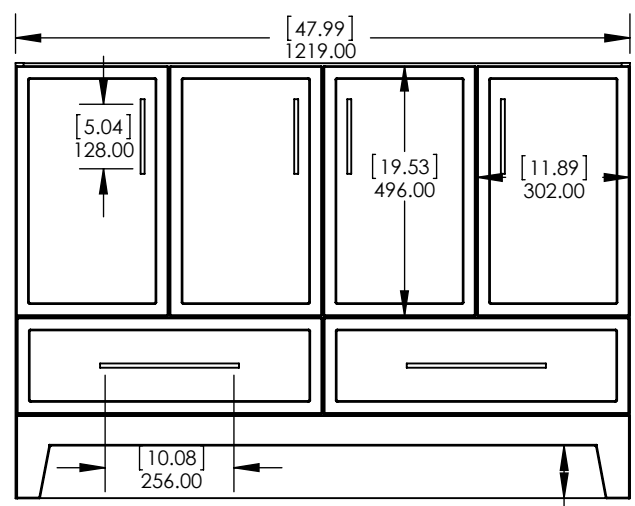

6	5	4	3	2	1
<b>CABINET ID</b>	<b>DESCRIPTION</b>				
W055448P1	Style Selections 48in Vty				

<b>REV</b>	<b>ECO#</b>	<b>DESCRIPTION</b>	<b>REV'D BY DATE</b>	<b>CHK'D BY DATE</b>	<b>APRV'D BY DATE</b>
0		Initial Released			

Top View / Vista Superior

Isometric View / Vista Isometrica

Front view / Vista Frontal

Side View / Vista Lateral

Back View / Vista Trasera

<b>PROPRIETARY AND CONFIDENTIAL</b> THE INFORMATION CONTAINED IN THIS DRAWING IS THE SOLE PROPERTY OF WOODCRAFTERS HOME PRODUCTS L.L.C. ANY REPRODUCTION IN PART OR AS A WHOLE, WITHOUT THE WRITTEN PERMISSION OF WOODCRAFTERS HOME PRODUCTS L.L.C. IS PROHIBITED.	Tolerancia no especificada		Drawn By / Dibujado por:	Cabinet Name/Nombre de Gabinete:	FG ID:
	Lineal ±1.00mm	Angular ±0.5°	Checked By / Revisado Por:	<b>W055448P1</b>	
			Approved By / Revisado Por:	# of Drawing / de Dibujo:	PAGE 1 OF 11