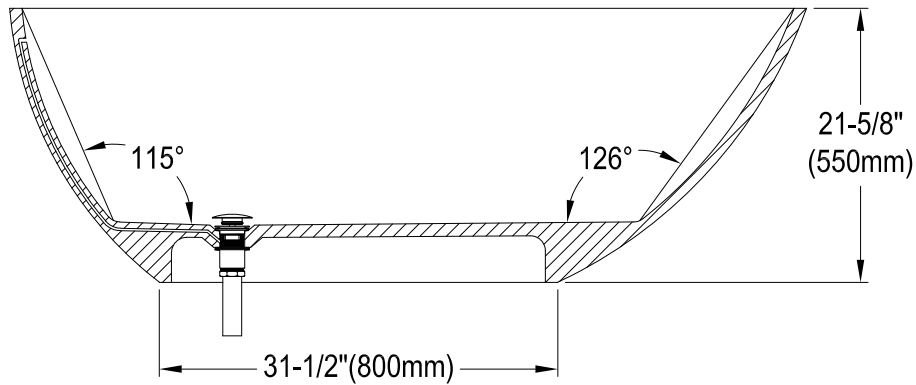

# 63" Solid Surface White Stone Bathtub With Drain

Section A-A

Section B-B