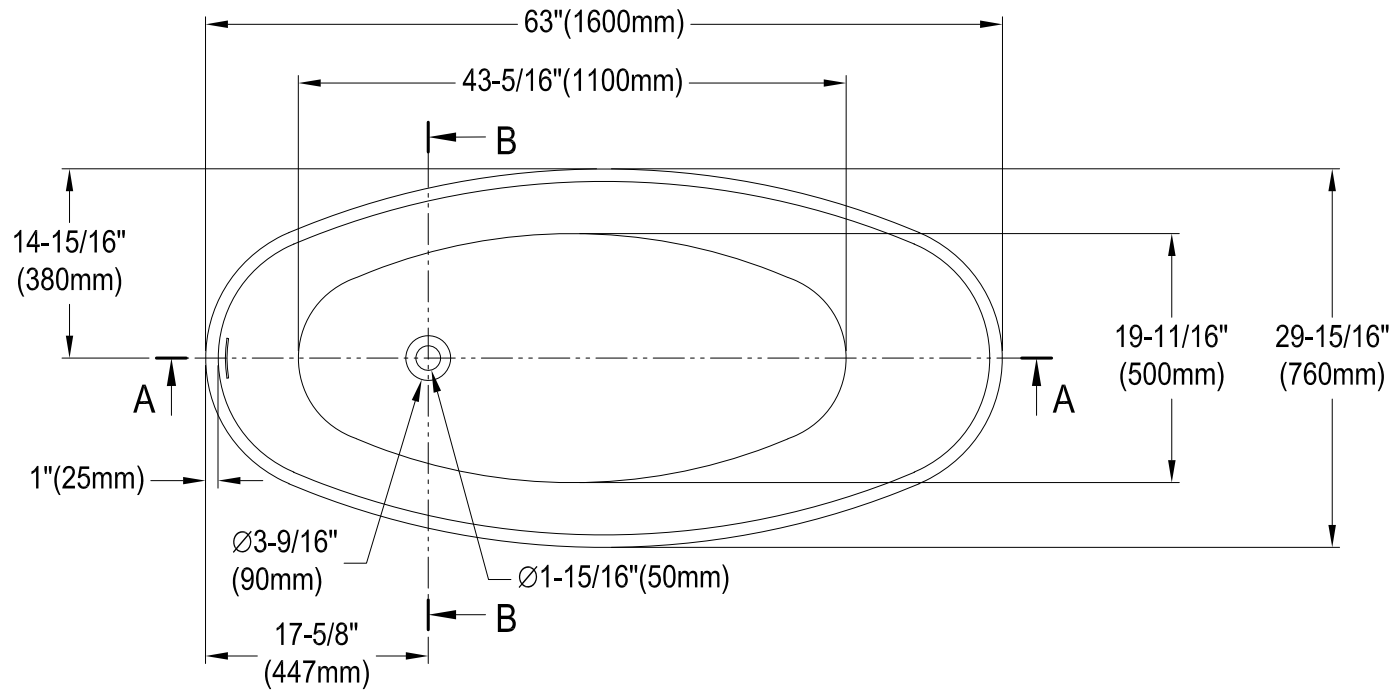

# 63" Solid Surface White Stone Bathtub With Drain

Section A-A

Section B-B