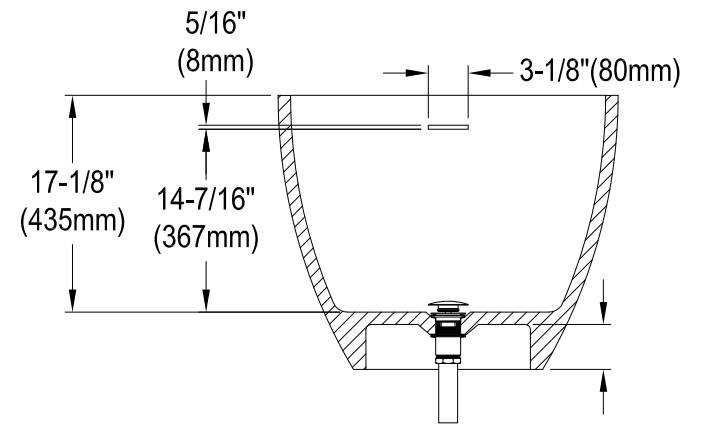

# 63" Solid Surface White Stone Bathtub With Drain

Section A-A

Section B-B