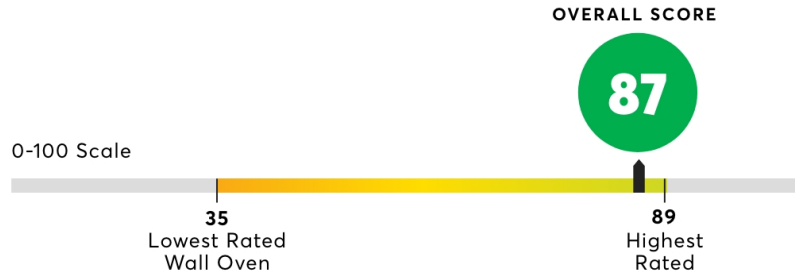

CR Consumer Reports
RECOMMENDED

After extensive testing and research, Consumer Reports determined this product to be:

- ✓ TOP PERFORMING
- ✓ RELIABILITY
- ✓ BAKING PERFORMANCE

About CR Wall Ovens Testing

77 RATED

23 RECOMMENDED

335 HOURS OF TESTING

LG LREL6323S

(As of June 2024)

Highs

- Covered bake element.
- Temperature probe.
- Excellent baking performance.
- Excellent broiling.
- Very Good oven capacity.
- Very Good self-clean performance.
- Numeric keypad for entering bake temperatures and time.
- 5 or more rack positions.