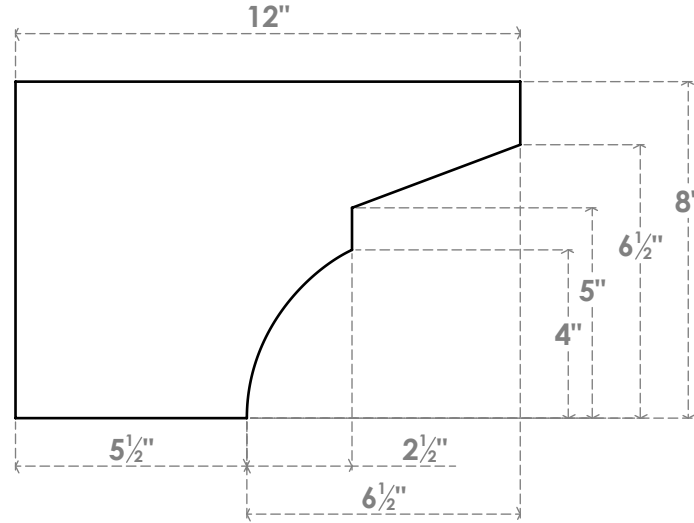

# RFTP06X08X12MON

6"W X 8"H X 12"L MONTEREY ARCHITECTURAL GRADE PVC RAFTER TAIL

SIDE PROFILE

FRONT PROFILE

ISOMETRIC

EKENA MILLWORK  
2300 WEST MAIN ST.  
CLARKSVILLE, TX 75426  
TOLL FREE: 866-607-0453  
WWW.EKENAMILLWORK.COM