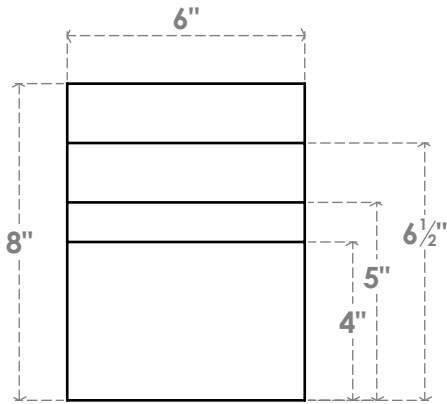

# RFTP06X08X12MON

6"W X 8"H X 12"L MONTEREY ARCHITECTURAL GRADE PVC RAFTER TAIL

SIDE PROFILE

FRONT PROFILE

ISOMETRIC

EKENA MILLWORK  
2300 WEST MAIN ST.  
CLARKSVILLE, TX 75426  
TOLL FREE: 866-607-0453  
WWW.EKENAMILLWORK.COM