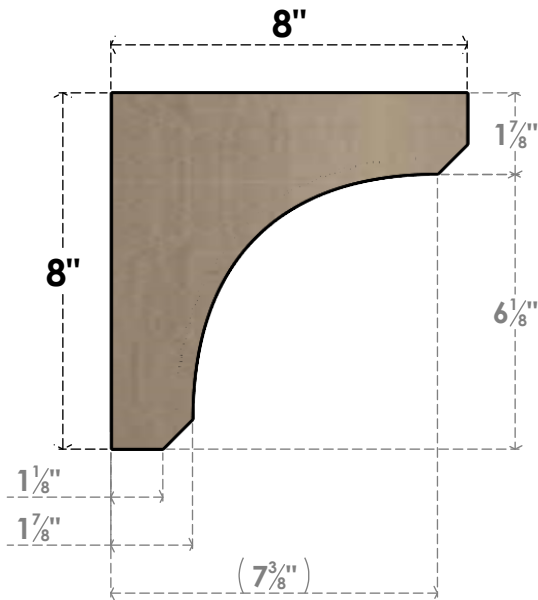

ITEM NUMBER: CORU08X08X08LGYRCPR

8"W X 8"D X 8"H SERIES 1 WIDE LEGACY ROUGH CEDAR TIMBERTHANE FAUX WOOD CORBEL, PRIMED

SIDE PROFILE

FRONT PROFILE

ISOMETRIC

EKENA MILLWORK
2300 WEST MAIN ST.
CLARKSVILLE, TX 75426
TOLL FREE: 866-607-0453
WWW.EKENAMILLWORK.COM

NOTES

1. INSTALLATION TO BE COMPLETED IN ACCORDANCE WITH MANUFACTURER'S SPECIFICATIONS.
2. DRAWING MAY NOT BE TO SCALE
3. THIS DRAWING IS INTENDED FOR DESIGN AND PLANNING PURPOSES ONLY.
4. ALL INFORMATION CONTAINED HEREIN WAS CURRENT AT THE TIME OF DEVELOPMENT BUT MUST BE REVIEWED AND APPROVED BY THE PRODUCT MANUFACTURER TO BE CONSIDERED ACCURATE.
5. TIMBERTHANE ARCHITECTURAL PRODUCTS ARE MADE FROM HIGH DENSITY URETHANE AND COME FACTORY PRIMED