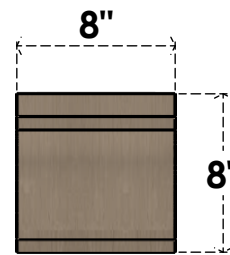

ITEM NUMBER: CORU08X08X08LGYRCPR

8"W X 8"D X 8"H SERIES 1 WIDE LEGACY ROUGH CEDAR TIMBERTHANE FAUX WOOD CORBEL, PRIMED

SIDE PROFILE

FRONT PROFILE

ISOMETRIC

EKENA MILLWORK
2300 WEST MAIN ST.
CLARKSVILLE, TX 75426
TOLL FREE: 866-607-0453
WWW.EKENAMILLWORK.COM

NOTES

1. INSTALLATION TO BE COMPLETED IN ACCORDANCE WITH MANUFACTURER'S SPECIFICATIONS.
2. DRAWING MAY NOT BE TO SCALE
3. THIS DRAWING IS INTENDED FOR DESIGN AND PLANNING PURPOSES ONLY.
4. ALL INFORMATION CONTAINED HEREIN WAS CURRENT AT THE TIME OF DEVELOPMENT BUT MUST BE REVIEWED AND APPROVED BY THE PRODUCT MANUFACTURER TO BE CONSIDERED ACCURATE.
5. TIMBERTHANE ARCHITECTURAL PRODUCTS ARE MADE FROM HIGH DENSITY URETHANE AND COME FACTORY PRIMED