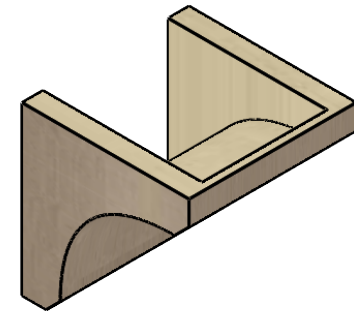

ITEM NUMBER: CORU08X08X08LGYRCPR

8"W X 8"D X 8"H SERIES 1 WIDE LEGACY ROUGH CEDAR TIMBERTHANE FAUX WOOD CORBEL, PRIMED

SIDE PROFILE

FRONT PROFILE

ISOMETRIC

EKENA MILLWORK
2300 WEST MAIN ST.
CLARKSVILLE, TX 75426
TOLL FREE: 866-607-0453
WWW.EKENAMILLWORK.COM