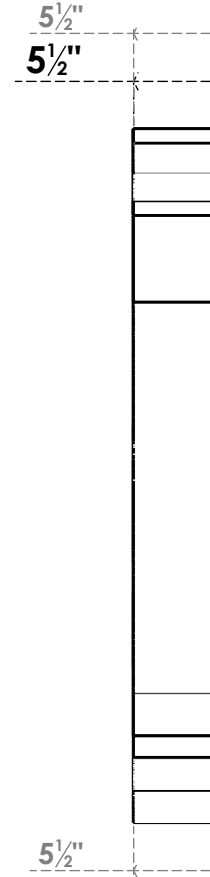

ITEM NUMBER: BKTUROS055X055X36000X44000X055X055X055IMP00RCPR

5 1/2"W X 36"D X 44"H X 5 1/2"T IMPERIAL ROUGH CEDAR WOODGRAIN OPEN BRACKET, TRADITIONAL TOP AND BACK, 5 1/2"W SOLID BRACE, PRIMED TAN

SIDE PROFILE

FRONT PROFILE

ISOMETRIC

GENERATED DATE : 06/18/2023

EKENA MILLWORK
2300 WEST MAIN ST.
CLARKSVILLE, TX 75426
TOLL FREE: 866-607-0453
WWW.EKENAMILLWORK.COM

NOTES

1. INSTALLATION TO BE COMPLETED IN ACCORDANCE WITH MANUFACTURER'S SPECIFICATIONS.
2. DRAWING MAY NOT BE TO SCALE
3. THIS DRAWING IS INTENDED FOR DESIGN AND PLANNING PURPOSES ONLY.
4. ALL INFORMATION CONTAINED HEREIN WAS CURRENT AT THE TIME OF DEVELOPMENT BUT MUST BE REVIEWED AND APPROVED BY THE PRODUCT MANUFACTURER TO BE CONSIDERED ACCURATE.
5. TIMBERTHANE ARCHITECTURAL PRODUCTS ARE MADE FROM HIGH DENSITY URETHANE AND COME FACTORY PRIMED