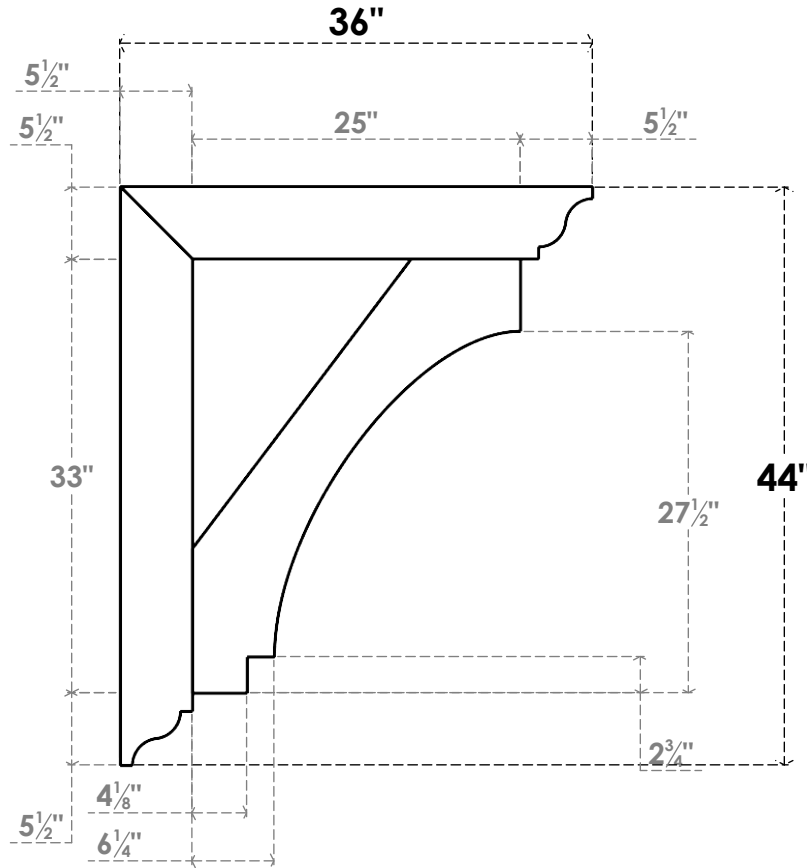

ITEM NUMBER: BKTUROS055X055X36000X44000X055X055X055IMP00RCPR

5 1/2"W X 36"D X 44"H X 5 1/2"T IMPERIAL ROUGH CEDAR WOODGRAIN OPEN BRACKET, TRADITIONAL TOP AND BACK, 5 1/2"W SOLID BRACE, PRIMED TAN

SIDE PROFILE

FRONT PROFILE

ISOMETRIC

GENERATED DATE : 06/18/2023

EKENA MILLWORK
2300 WEST MAIN ST.
CLARKSVILLE, TX 75426
TOLL FREE: 866-607-0453
WWW.EKENAMILLWORK.COM

NOTES

1. INSTALLATION TO BE COMPLETED IN ACCORDANCE WITH MANUFACTURER'S SPECIFICATIONS.
2. DRAWING MAY NOT BE TO SCALE
3. THIS DRAWING IS INTENDED FOR DESIGN AND PLANNING PURPOSES ONLY.
4. ALL INFORMATION CONTAINED HEREIN WAS CURRENT AT THE TIME OF DEVELOPMENT BUT MUST BE REVIEWED AND APPROVED BY THE PRODUCT MANUFACTURER TO BE CONSIDERED ACCURATE.
5. TIMBERTHANE ARCHITECTURAL PRODUCTS ARE MADE FROM HIGH DENSITY URETHANE AND COME FACTORY PRIMED