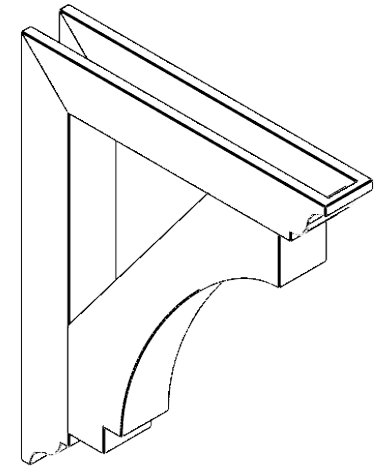

ITEM NUMBER: BKTUROS055X055X36000X44000X055X055X055IMP00RCPR

5 1/2"W X 36"D X 44"H X 5 1/2"T IMPERIAL ROUGH CEDAR WOODGRAIN OPEN BRACKET, TRADITIONAL TOP AND BACK, 5 1/2"W SOLID BRACE, PRIMED TAN

SIDE PROFILE

FRONT PROFILE

ISOMETRIC

GENERATED DATE : 06/18/2023

EKENA MILLWORK
2300 WEST MAIN ST.
CLARKSVILLE, TX 75426
TOLL FREE: 866-607-0453
WWW.EKENAMILLWORK.COM

NOTES

1. INSTALLATION TO BE COMPLETED IN ACCORDANCE WITH MANUFACTURER'S SPECIFICATIONS.
2. DRAWING MAY NOT BE TO SCALE
3. THIS DRAWING IS INTENDED FOR DESIGN AND PLANNING PURPOSES ONLY.
4. ALL INFORMATION CONTAINED HEREIN WAS CURRENT AT THE TIME OF DEVELOPMENT BUT MUST BE REVIEWED AND APPROVED BY THE PRODUCT MANUFACTURER TO BE CONSIDERED ACCURATE.
5. TIMBERTHANE ARCHITECTURAL PRODUCTS ARE MADE FROM HIGH DENSITY URETHANE AND COME FACTORY PRIMED