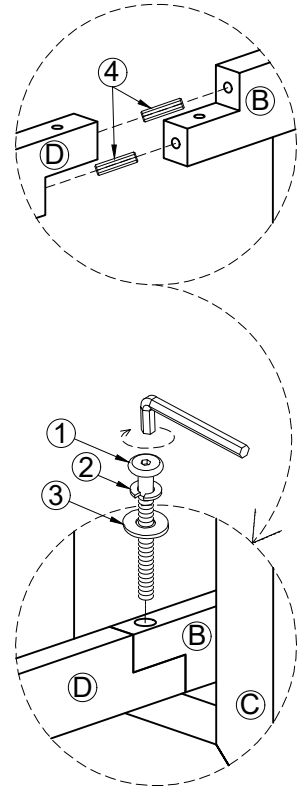

Assembly Instruction

ITEM NO. NP711P410422
CEMENT CONSOLE TABLE

STEP 1:

①	②	③	④
Q.ty: 4pcs	Q.ty: 4pcs	Q.ty: 4pcs	Q.ty: 8pcs