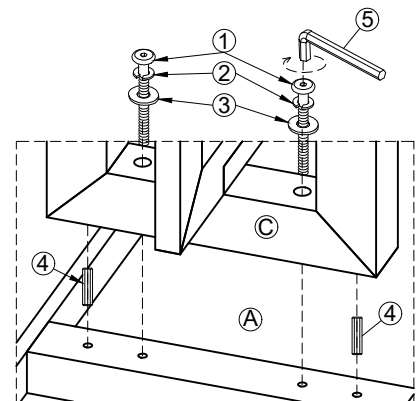

WARNING

This product is NOT a Clothing Storage Unit (CSU).
DO NOT use it for clothing storage.
Improper use may cause furniture tipover.

Assembly Instruction

ITEM NO. NP711P410422
CEMENT CONSOLE TABLE

PART LISTS				HARDWARE LISTS			
NO	DESCRIPTION	SKETCH	Q.TY	NO	DESCRIPTION	SKETCH	Q.TY
Ⓐ	Table Top		1 Pc	①	Bolt 1/4" x 70mm		08 Pcs
				②	Spring Washer 1/4"		08 Pcs
Ⓑ	Side Frame		2 Pcs	③	Flat Washer 1/4"		08 Pcs
				④	Wooden dowel Ø8 x 30mm		12 Pcs
Ⓒ	Leg Frame		2 Pcs	⑤	Allen Key L=60		1 Pc
Ⓓ	Middle Support Bar		2 Pcs	⑥ Anti Tip Kit			2 sets
				⑥.1	Plastic Anchor		2 Pcs
				⑥.2	Metal Bracket		4 Pcs
				⑥.3	Long screw M4 x 40 mm		2 Pcs
				⑥.4	Short screw M4 x 20 mm		2 Pcs
				⑥.5	Steel wire		2 Pcs

MADE IN VIETNAM

PAGE: 2 OF 5

Assembly Instruction

ITEM NO. NP711P410422
CEMENT CONSOLE TABLE

STEP 1:

①	②	③	④
			
Q.ty: 4pcs	Q.ty: 4pcs	Q.ty: 4pcs	Q.ty: 8pcs

STEP 2:

①	②	③	④
			
Q.ty: 4pcs	Q.ty: 4pcs	Q.ty: 4pcs	Q.ty: 4pcs