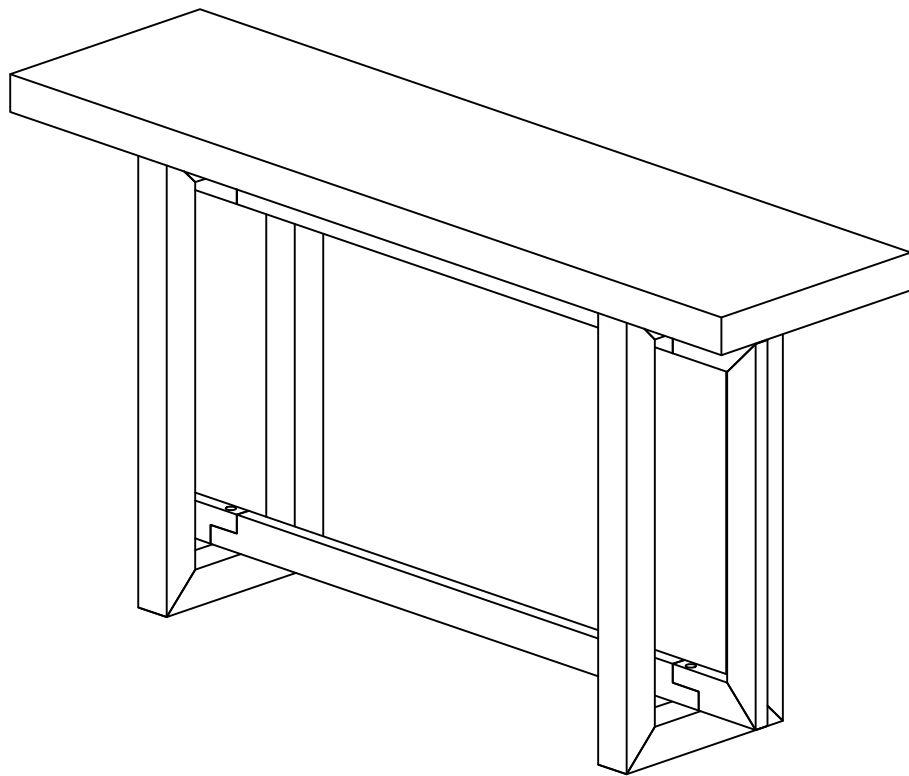

Assembly Instruction

ITEM NO. NP711P410422

CEMENT CONSOLE TABLE

STEP 3: