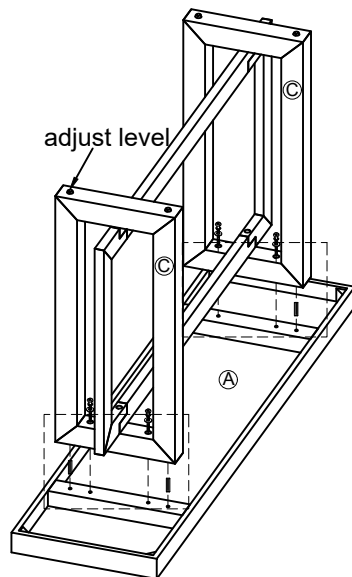

STEP 2:

①	②	③	④
Q.ty: 4pcs	Q.ty: 4pcs	Q.ty: 4pcs	Q.ty: 4pcs