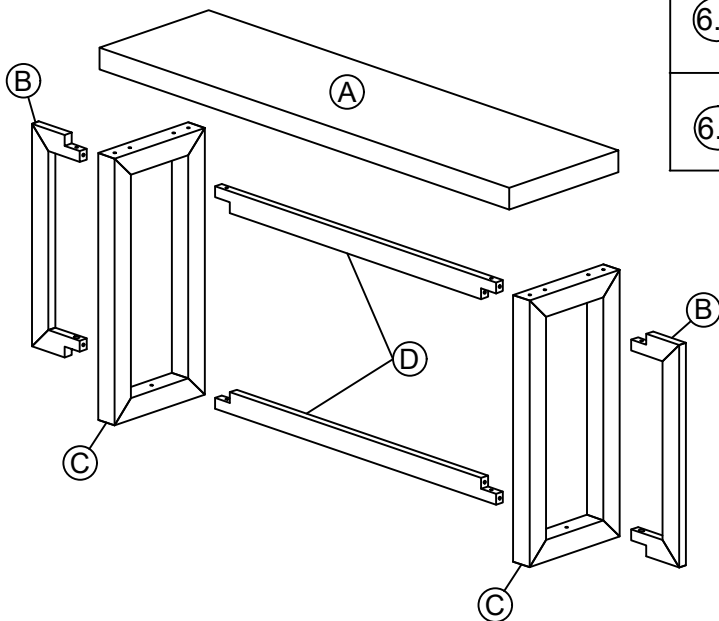

WARNING

This product is NOT a Clothing Storage Unit (CSU).
DO NOT use it for clothing storage.
Improper use may cause furniture tipover.

Assembly Instruction

ITEM NO. NP711P410422
CEMENT CONSOLE TABLE

PART LISTS				HARDWARE LISTS			
NO	DESCRIPTION	SKETCH	Q.TY	NO	DESCRIPTION	SKETCH	Q.TY
Ⓐ	Table Top		1 Pc	①	Bolt 1/4" x 70mm		08 Pcs
				②	Spring Washer 1/4"		08 Pcs
Ⓑ	Side Frame		2 Pcs	③	Flat Washer 1/4"		08 Pcs
				④	Wooden dowel Ø8 x 30mm		12 Pcs
Ⓒ	Leg Frame		2 Pcs	⑤	Allen Key L=60		1 Pc
Ⓓ	Middle Support Bar		2 Pcs	⑥ Anti Tip Kit			2 sets
				⑥.1	Plastic Anchor		2 Pcs
				⑥.2	Metal Bracket		4 Pcs
				⑥.3	Long screw M4 x 40 mm		2 Pcs
				⑥.4	Short screw M4 x 20 mm		2 Pcs
				⑥.5	Steel wire		2 Pcs