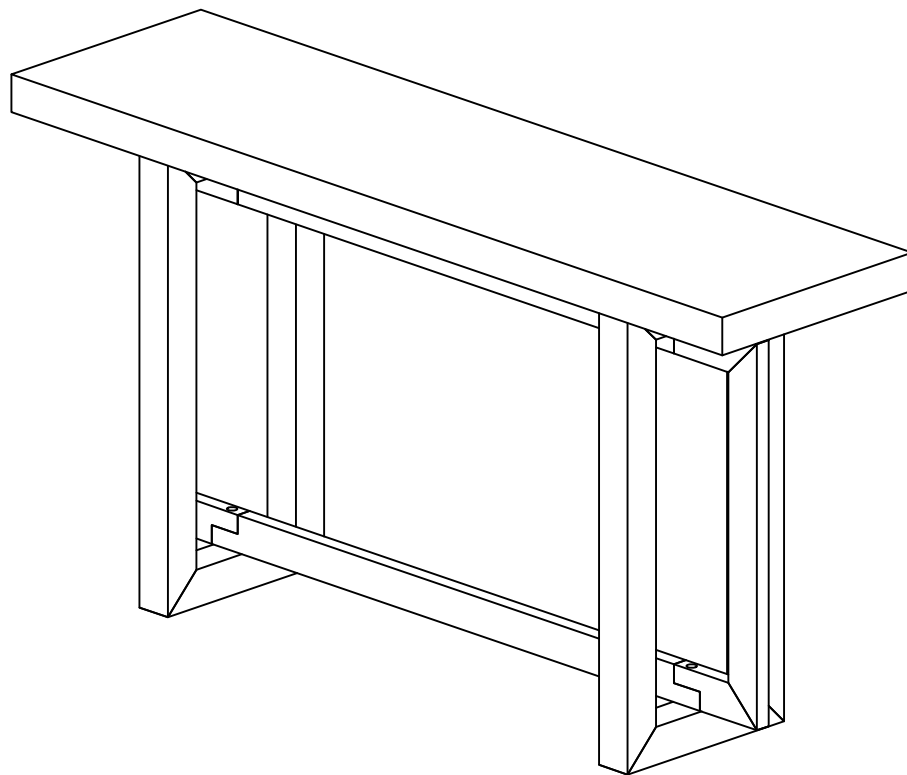

Assembly Instruction

ITEM NO. NP711P410422
CEMENT CONSOLE TABLE

Thank you for purchasing this quality product. Be sure to check all packing materials carefully for small parts, which may have come loose inside the carton during shipment. Identify and count all items and compare with the PARTS LIST and/or HARDWARE LIST shown below.

WARNING

This product is NOT a Clothing Storage Unit (CSU).
DO NOT use it for clothing storage.
Improper use may cause furniture tipover.

Assembly Instruction

ITEM NO. NP711P410422
CEMENT CONSOLE TABLE

PART LISTS				HARDWARE LISTS			
NO	DESCRIPTION	SKETCH	Q.TY	NO	DESCRIPTION	SKETCH	Q.TY
Ⓐ	Table Top		1 Pc	①	Bolt 1/4" x 70mm		08 Pcs
				②	Spring Washer 1/4"		08 Pcs
Ⓑ	Side Frame		2 Pcs	③	Flat Washer 1/4"		08 Pcs
				④	Wooden dowel Ø8 x 30mm		12 Pcs
Ⓒ	Leg Frame		2 Pcs	⑤	Allen Key L=60		1 Pc
Ⓓ	Middle Support Bar		2 Pcs	⑥ Anti Tip Kit			2 sets
				⑥.1	Plastic Anchor		2 Pcs
				⑥.2	Metal Bracket		4 Pcs
				⑥.3	Long screw M4 x 40 mm		2 Pcs
				⑥.4	Short screw M4 x 20 mm		2 Pcs
				⑥.5	Steel wire		2 Pcs