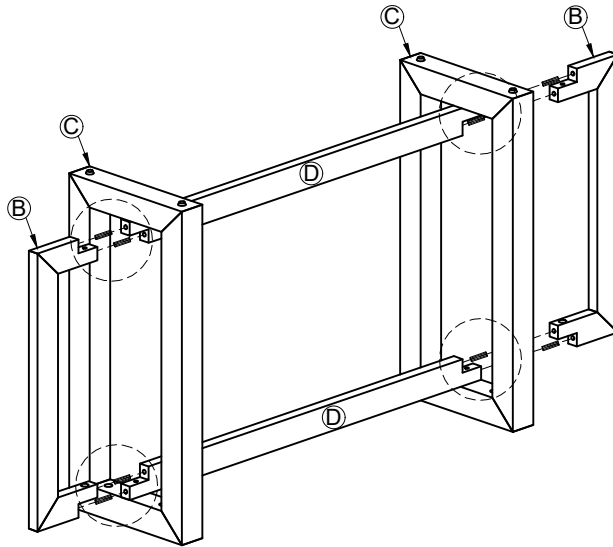

Assembly Instruction

ITEM NO. NP711P410422
CEMENT CONSOLE TABLE

STEP 1:

①	②	③	④
Q.ty: 4pcs	Q.ty: 4pcs	Q.ty: 4pcs	Q.ty: 8pcs