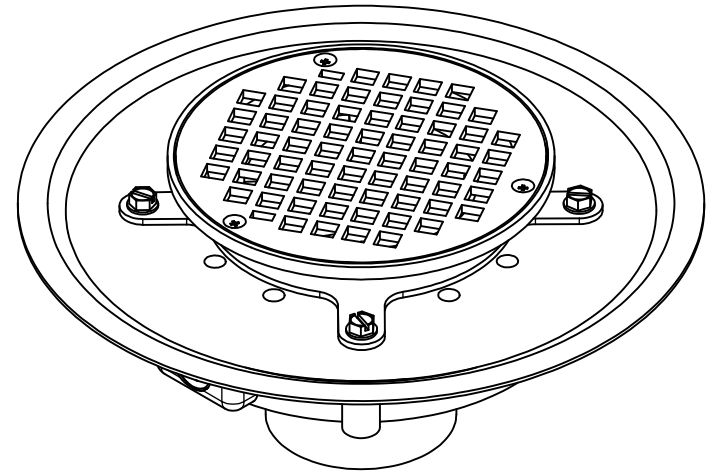

3" HEVAY DUTY DRAIN BASE WITH 3-1/2" METAL SPUDS 5", 6", 8", OR 9" ROUND STRAINER FITS OVER 3" SCEDULE 40 DWV PIPE

SECTION A-A  
SCALE .65

PHONE NUMBER  
1-800-355-6637  
FAX NUMBER  
1-800-462-6991  
SCALE .65 : 1 DATE 12-30-10  
SHEET 1 OF 1  
DRAWN BY ASHLEY KRALOVEC

PART NO.	D50013	D51013	D50064	D51064	D50005	D51005		
STRAINER	6" PB	6" PB	6" NB	6" NB	6" CP	6" CP		
MATERIAL	PVC	ABS	PVC	ABS	PVC	ABS		