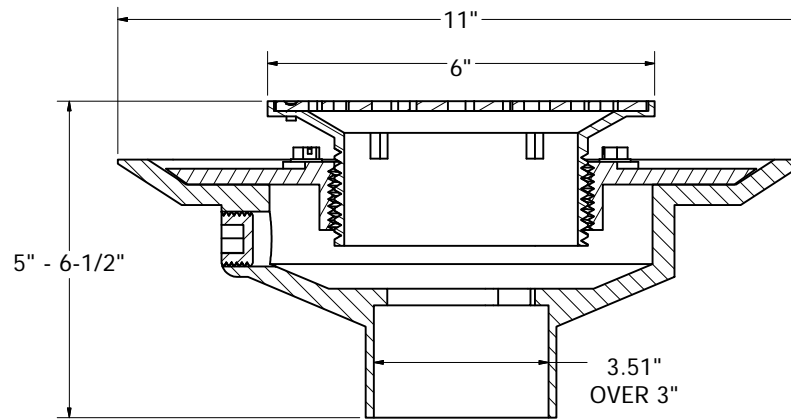

3" HEVAY DUTY DRAIN BASE WITH 3-1/2" METAL SPUDS 5", 6", 8", OR 9" ROUND STRAINER FITS OVER 3" SCEDULE 40 DWV PIPE

SECTION A-A  
SCALE .65

PHONE NUMBER  
1-800-355-6637  
FAX NUMBER  
1-800-462-6991  
SCALE .65 : 1 DATE 12-30-10  
SHEET 1 OF 1  
DRAWN BY ASHLEY KRALOVEC

PART NO.	D50013	D51013	D50064	D51064	D50005	D51005		
STRAINER	6" PB	6" PB	6" NB	6" NB	6" CP	6" CP		
MATERIAL	PVC	ABS	PVC	ABS	PVC	ABS		