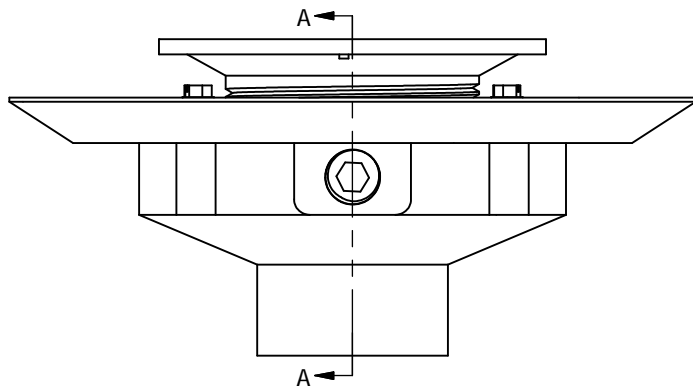

3" HEVAY DUTY DRAIN BASE WITH 3-1/2" METAL SPUDS 5", 6", 8", OR 9" ROUND STRAINER FITS OVER 3" SCEDULE 40 DWV PIPE

SECTION A-A  
SCALE .65

PHONE NUMBER  
1-800-355-6637  
FAX NUMBER  
1-800-462-6991  
SCALE .65 : 1 DATE 12-30-10  
SHEET 1 OF 1  
DRAWN BY ASHLEY KRALOVEC

PART NO.	D50013	D51013	D50064	D51064	D50005	D51005		
STRAINER	6" PB	6" PB	6" NB	6" NB	6" CP	6" CP		
MATERIAL	PVC	ABS	PVC	ABS	PVC	ABS		