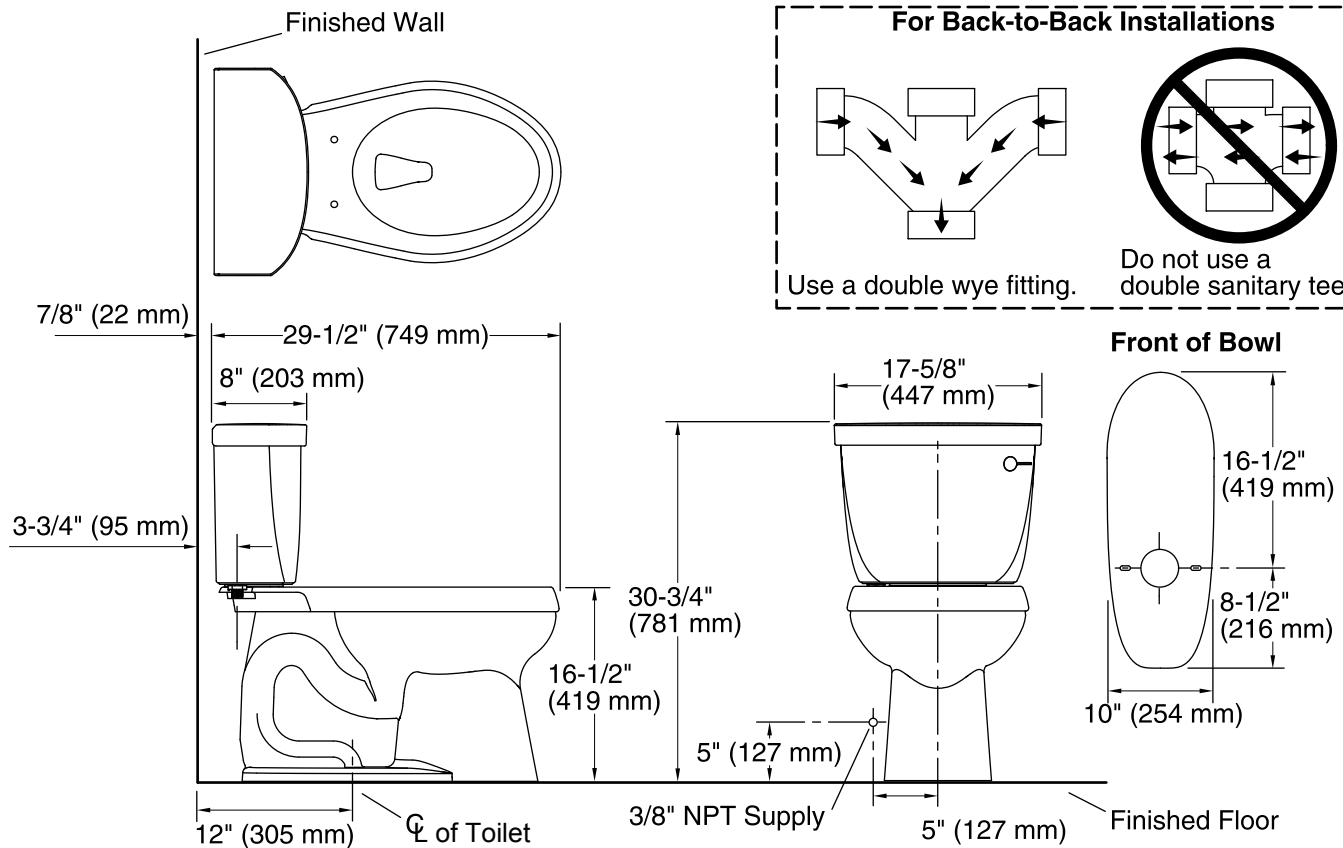

### Features

- Vitreous china.
- Comfort Height® Elongated bowl.
- AquaPiston® flushing system.
- Includes right-hand polished chrome trip lever.
- 1.28 gpf (4.8 lpf).
- 2-1/8" (54 mm) fully glazed trapway.
- 12" (305 mm) rough-in.
- Less seat and supply.
- 10-1/2" (267 mm) x 7-1/8" (181 mm) water area.
- 28-3/4" (730 mm) x 17-5/8" (447 mm) x 30-3/4" (781 mm).
- Floor mount / Floor outlet.
- Tank cover locks included.

## Technical Information

All product dimensions are nominal.

Toilet type:	Two-piece, Floor-mount
Waste Outlet:	Floor
Bowl shape:	Elongated front
Flush type:	AquaPiston
Trap passageway:	2-1/8" (54 mm)
Water Consumption	
Full:	1.28 gpf (4.8 lpf)
Water surface size:	10-1/2" x 7-7/8" (267 mm x 200 mm)
Rim to water surface:	6-3/8" (162 mm)
Rough-in:	12" (305 mm)
Seat-mounting holes:	5-1/2" (140 mm)

## Notes

Install this product according to the installation instructions.

For back-to-back toilet installations: Use only a 45° double wye fitting.

ADA, OBC, CSA B651 compliant when installed to the specific requirements of these regulations.