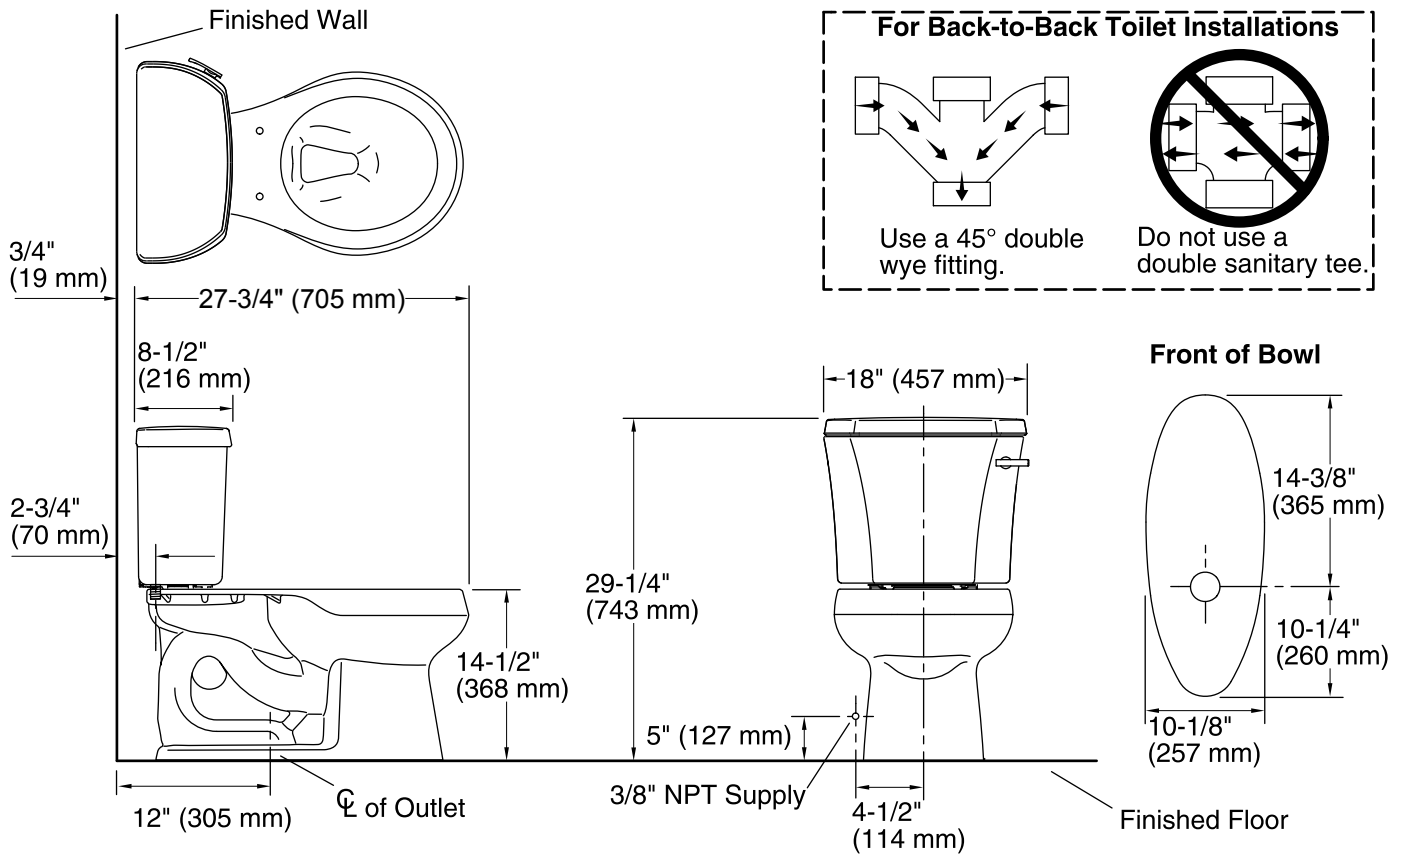

Features

- Two-piece toilet.
- Round-front bowl offers an ideal solution for smaller baths and powder rooms.
- 1.28 gallons per flush (gpf).
- Right-hand trip lever included.
- Insuliner® tank liner minimizes condensation on the tank when exposed to high humidity.
- Tank locks included.
- Combination consists of the K-4467-RZ tank and the K-4197 bowl.
- Coordinates with other products in the Wellworth collection.

Installation

- Standard 12-inch rough-in.
- Three-bolt installation.
- Seat and supply line not included.

Water Conservation & Rebates

- WaterSense® toilets meet strict EPA flushing guidelines, including using at least 20 percent less water than 1.6-gallon toilets.
- Eligible for consumer rebates in some municipalities.
- This product meets water savings requirements for CALGreen and Colorado SB 14-103.

Technical Information

All product dimensions are nominal.

Toilet type:	Two-piece, Floor-mount
Waste Outlet:	Floor
Bowl shape:	Round front
Flush type:	Class Five®
Trap passageway:	2-1/8" (54 mm)
Water Consumption	
Full:	1.28 gpf (4.8 lpf)
Water surface size:	10-1/2" x 7-3/4" (267 mm x 197 mm)
Rim to water surface:	5-1/4" (133 mm)
Rough-in:	12
Seat-mounting holes:	5-1/2" (140 mm)

Notes

Install this product according to the installation instructions.

For back-to-back toilet installations: Use only a 45° double wye fitting.