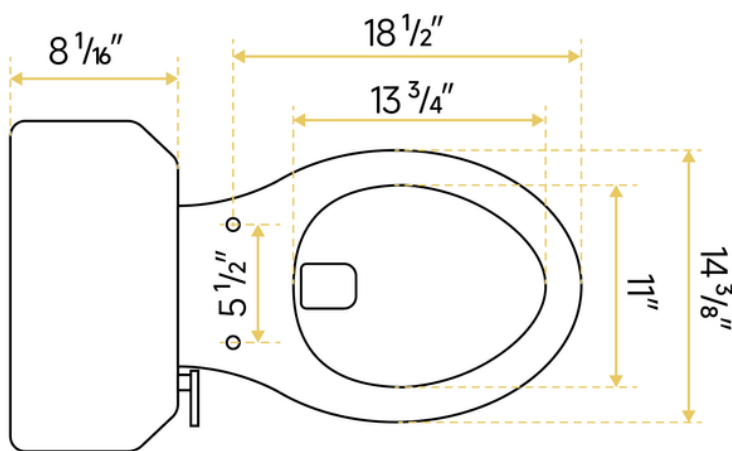

## SPECIFICATIONS

<b>Brand</b>	Los Flexi	<b>Dimensions</b>	29 1/8"D * 15 3/8"W * 35 1/4"H
<b>Model</b>	LFX22	<b>Installation Type</b>	Floor Mounted
<b>Color</b>	Bone	<b>Seat Material</b>	Polypropylene
<b>Bowl Material</b>	Ceramic	<b>Flush Type</b>	Jet Siphon
<b>Bowl Shape</b>	Elongated	<b>Water Usage</b>	1.28 GPF
<b>Net Weight</b>	88.07LB	<b>Water line</b>	Accept 1/2" & 7/8"
<b>Seat Height</b>	21 7/16"	<b>Country of Origin</b>	China
<b>Rough-In</b>	12"	<b>Warranty</b>	Limited 2 Years Warranty

## PRODUCT VIEWS

Top View

Front View

Side View

Back View

## DIMENSIONS

+1(662) 502-5099 cs@losflexi.com

The above product images and drawings are not to scale and are for demonstration purposes only. Los Flexi reserves the right to make revisions without notice to product specifications. For the most current specifications, please go to [www.losflexi.com](http://www.losflexi.com) or click on the product image on the first page.