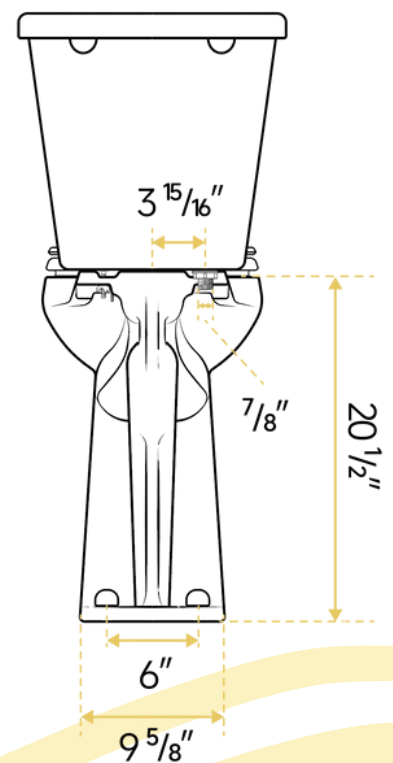

## FEATURES

- Two-Piece Toilet
- Elongated Toilet Bowl
- 22-Inch Height Seat
- Quick-Released Toilet Seat
- Powerful Siphon Flush
- Left Hand Flush Lever
- S-Trap Outlet Design
- Exposed Trapway Design
- Fully Glazed Trapway
- Installation Kit Included

## SPECIFICATIONS

<b>Brand</b>	Los Flexi	<b>Dimensions</b>	29 1/8"D * 15 3/8"W * 35 1/4"H
<b>Model</b>	LFX22	<b>Installation Type</b>	Floor Mounted
<b>Color</b>	Bone	<b>Seat Material</b>	Polypropylene
<b>Bowl Material</b>	Ceramic	<b>Flush Type</b>	Jet Siphon
<b>Bowl Shape</b>	Elongated	<b>Water Usage</b>	1.28 GPF
<b>Net Weight</b>	88.07LB	<b>Water line</b>	Accept 1/2" & 7/8"
<b>Seat Height</b>	21 7/16"	<b>Country of Origin</b>	China
<b>Rough-In</b>	12"	<b>Warranty</b>	Limited 2 Years Warranty

## PRODUCT VIEWS

Top View

Front View

Side View

Back View

## DIMENSIONS

+1(662) 502-5099 cs@losflexi.com

The above product images and drawings are not to scale and are for demonstration purposes only. Los Flexi reserves the right to make revisions without notice to product specifications. For the most current specifications, please go to [www.losflexi.com](http://www.losflexi.com) or click on the product image on the first page.