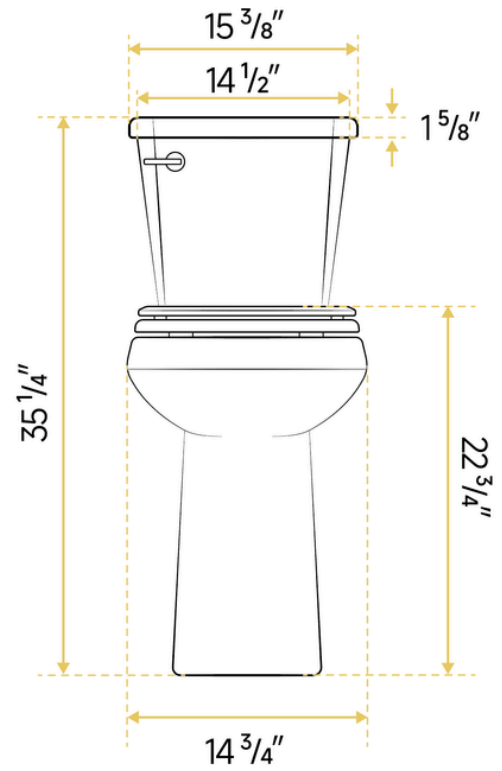

## FEATURES

- Two-Piece Toilet
- Elongated Toilet Bowl
- 22-Inch Height Seat
- Quick-Released Toilet Seat
- Powerful Siphon Flush
- Left Hand Flush Lever
- S-Trap Outlet Design
- Exposed Trapway Design
- Fully Glazed Trapway
- Installation Kit Included

## SPECIFICATIONS

<b>Brand</b>	Los Flexi	<b>Dimensions</b>	29 1/8"D * 15 3/8"W * 35 1/4"H
<b>Model</b>	LFX22	<b>Installation Type</b>	Floor Mounted
<b>Color</b>	Bone	<b>Seat Material</b>	Polypropylene
<b>Bowl Material</b>	Ceramic	<b>Flush Type</b>	Jet Siphon
<b>Bowl Shape</b>	Elongated	<b>Water Usage</b>	1.28 GPF
<b>Net Weight</b>	88.07LB	<b>Water line</b>	Accept 1/2" & 7/8"
<b>Seat Height</b>	21 7/16"	<b>Country of Origin</b>	China
<b>Rough-In</b>	12"	<b>Warranty</b>	Limited 2 Years Warranty

## PRODUCT VIEWS

Top View

Front View

Side View

Back View

## DIMENSIONS

+1(662) 502-5099 cs@losflexi.com

The above product images and drawings are not to scale and are for demonstration purposes only. Los Flexi reserves the right to make revisions without notice to product specifications. For the most current specifications, please go to [www.losflexi.com](http://www.losflexi.com) or click on the product image on the first page.