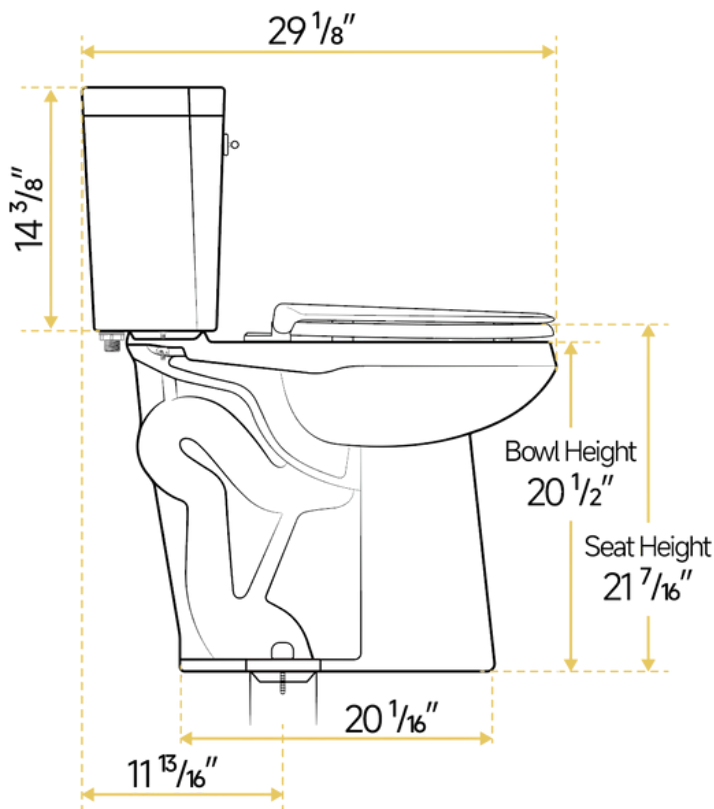

## FEATURES

- Two-Piece Toilet
- Elongated Toilet Bowl
- 22-Inch Height Seat
- Quick-Released Toilet Seat
- Powerful Siphon Flush
- Left Hand Flush Lever
- S-Trap Outlet Design
- Exposed Trapway Design
- Fully Glazed Trapway
- Installation Kit Included

## SPECIFICATIONS

<b>Brand</b>	Los Flexi	<b>Dimensions</b>	29 1/8"D * 15 3/8"W * 35 1/4"H
<b>Model</b>	LFX22	<b>Installation Type</b>	Floor Mounted
<b>Color</b>	Bone	<b>Seat Material</b>	Polypropylene
<b>Bowl Material</b>	Ceramic	<b>Flush Type</b>	Jet Siphon
<b>Bowl Shape</b>	Elongated	<b>Water Usage</b>	1.28 GPF
<b>Net Weight</b>	88.07LB	<b>Water line</b>	Accept 1/2" & 7/8"
<b>Seat Height</b>	21 7/16"	<b>Country of Origin</b>	China
<b>Rough-In</b>	12"	<b>Warranty</b>	Limited 2 Years Warranty

## PRODUCT VIEWS

Top View

Front View

Side View

Back View

## DIMENSIONS

+1(662) 502-5099 cs@losflexi.com

The above product images and drawings are not to scale and are for demonstration purposes only. Los Flexi reserves the right to make revisions without notice to product specifications. For the most current specifications, please go to [www.losflexi.com](http://www.losflexi.com) or click on the product image on the first page.