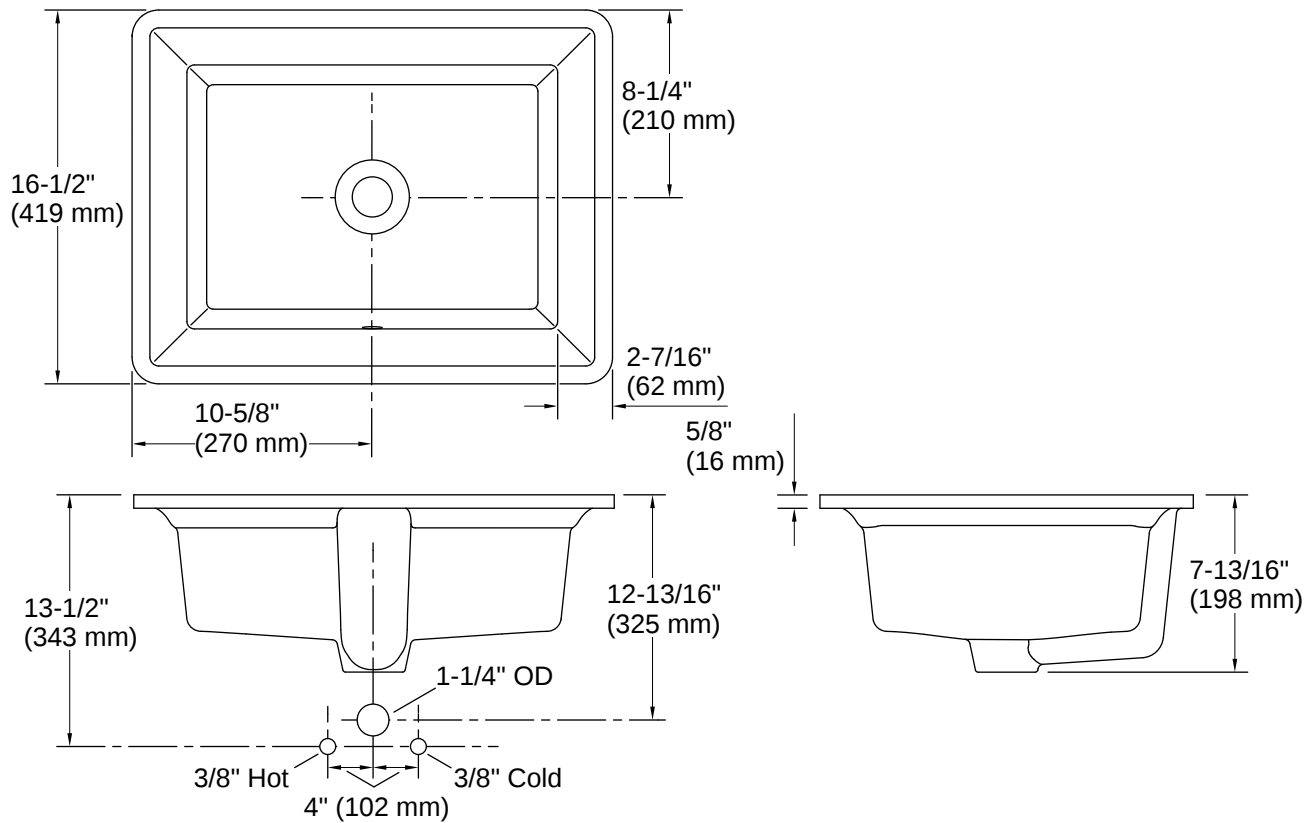

Installation

- Undermount

Installation Notes

Install this product according to the installation instructions.

Countertop manufacturer or cutter must use the cut-out template provided with the product, or a current one provided by Kohler Co. (call 1-800-43-FOCUS). Kohler Co. is not responsible for cut-out errors when the incorrect cut-out template is used.

Product dimensions are nominal and may vary per ASME A112.19.2 tolerances.