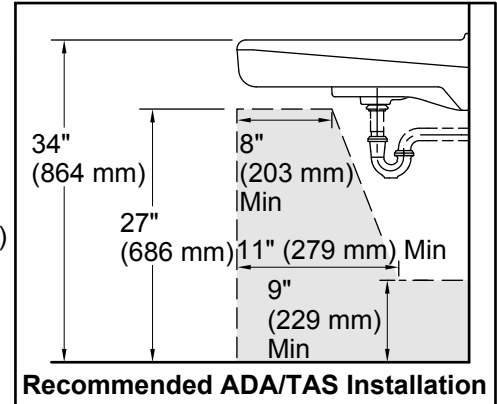

Features

- With hanger.
- With overflow.
- 8" (203 mm) centers.

Material

- Vitreous china.

Technology

- Antimicrobial finish inhibits the growth of mold, mildew, stain and odor causing bacteria on the fixture surface.

Installation

- Wall-mount
- Drilled for concealed arm carrier.
- 21-15/16" (557 mm) x 19-3/4" (502 mm).

Optional Accessories

- K-8998 P-Trap
- K-1998 Shroud

Components

Additional included component/s: Hanger (2 required).

Color tiles intended for reference only.

Color	Code	Description
-------	------	-------------

	0	White
--	---	-------

Technical Information

All product dimensions are nominal.

Bowl configuration:	Single
Installation:	Wall-mount
Bowl area (Only):	Length: 14-3/8" (365 mm) Width: 12-5/16" (313 mm) With overflow: Yes Water depth: 3-1/4" (83 mm)
Number of deck holes:	3
Faucet hole(s):	1-3/8" (35 mm)
Drain hole:	1-3/4" (44 mm)