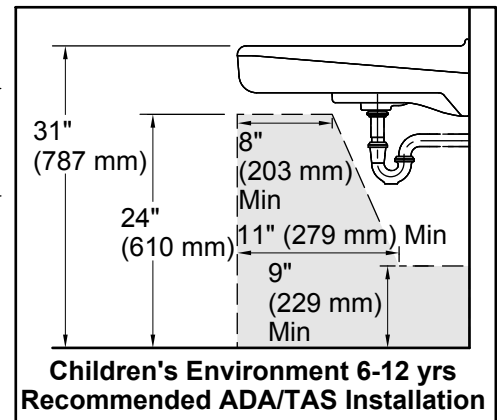

Features

- With hanger.
- With overflow.
- 8" (203 mm) centers.

Material

- Vitreous china.

Technology

- Antimicrobial finish inhibits the growth of mold, mildew, stain and odor causing bacteria on the fixture surface.

Installation

- Wall-mount
- Drilled for concealed arm carrier.
- 21-15/16" (557 mm) x 19-3/4" (502 mm).

Optional Accessories

- K-8998 P-Trap
- K-1998 Shroud

Components

Additional included component/s: Hanger (2 required).

Color tiles intended for reference only.

Color	Code	Description
-------	------	-------------

	0	White
--	---	-------

Technical Information

All product dimensions are nominal.

Bowl configuration:	Single
Installation:	Wall-mount
Bowl area (Only):	Length: 14-3/8" (365 mm) Width: 12-5/16" (313 mm) With overflow: Yes Water depth: 3-1/4" (83 mm)
Number of deck holes:	3
Faucet hole(s):	1-3/8" (35 mm)
Drain hole:	1-3/4" (44 mm)