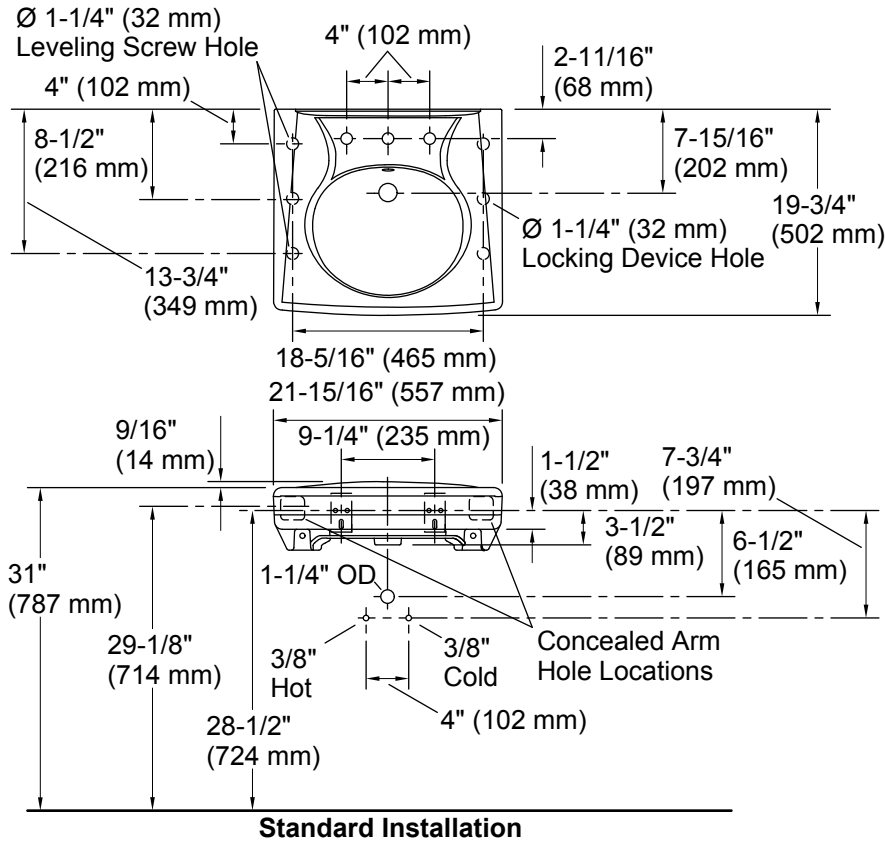

Features

- With hanger.
- With overflow.
- 8" (203 mm) centers.

Material

- Vitreous china.

Technology

- Antimicrobial finish inhibits the growth of mold, mildew, stain and odor causing bacteria on the fixture surface.

Installation

- Wall-mount
- Drilled for concealed arm carrier.
- 21-15/16" (557 mm) x 19-3/4" (502 mm).

Optional Accessories

- K-8998 P-Trap
- K-1998 Shroud

Components

Additional included component/s: Hanger (2 required).

Color tiles intended for reference only.

Color	Code	Description
-------	------	-------------

	0	White
--	---	-------

Technical Information

All product dimensions are nominal.

Bowl configuration:	Single
Installation:	Wall-mount
Bowl area (Only):	Length: 14-3/8" (365 mm) Width: 12-5/16" (313 mm) With overflow: Yes Water depth: 3-1/4" (83 mm)
Number of deck holes:	3
Faucet hole(s):	1-3/8" (35 mm)
Drain hole:	1-3/4" (44 mm)