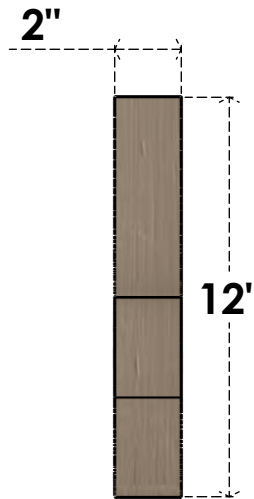

# ITEM NUMBER: CORU02X04X12GRNRCPR

2"W X 4"D X 12"H SERIES 2 THIN GREENSBORO ROUGH CEDAR TIMBERTHANE  
FAUX WOOD CORBEL, PRIMED

**SIDE PROFILE**

**FRONT PROFILE**

**ISOMETRIC**

EKENA MILLWORK  
2300 WEST MAIN ST.  
CLARKSVILLE, TX 75426  
TOLL FREE: 866-607-0453  
WWW.EKENAMILLWORK.COM

NOTES

1. INSTALLATION TO BE COMPLETED IN ACCORDANCE WITH MANUFACTURER'S SPECIFICATIONS.
2. DRAWING MAY NOT BE TO SCALE
3. THIS DRAWING IS INTENDED FOR DESIGN AND PLANNING PURPOSES ONLY.
4. ALL INFORMATION CONTAINED HEREIN WAS CURRENT AT THE TIME OF DEVELOPMENT BUT MUST BE REVIEWED AND APPROVED BY THE PRODUCT MANUFACTURER TO BE CONSIDERED ACCURATE.
5. TIMBERTHANE ARCHITECTURAL PRODUCTS ARE MADE FROM HIGH DENSITY URETHANE AND COME FACTORY PRIMED