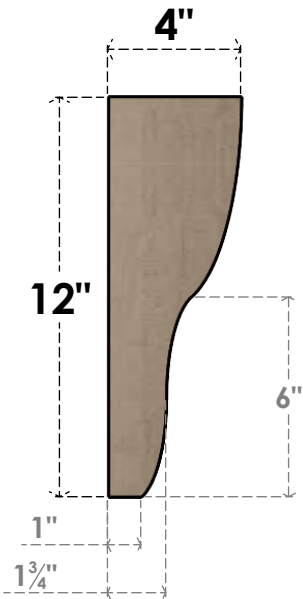

# ITEM NUMBER: CORU02X04X12GRNRCPR

2"W X 4"D X 12"H SERIES 2 THIN GREENSBORO ROUGH CEDAR TIMBERTHANE  
FAUX WOOD CORBEL, PRIMED

**SIDE PROFILE**

**FRONT PROFILE**

**ISOMETRIC**

EKENA MILLWORK  
2300 WEST MAIN ST.  
CLARKSVILLE, TX 75426  
TOLL FREE: 866-607-0453  
WWW.EKENAMILLWORK.COM

NOTES

1. INSTALLATION TO BE COMPLETED IN ACCORDANCE WITH MANUFACTURER'S SPECIFICATIONS.
2. DRAWING MAY NOT BE TO SCALE
3. THIS DRAWING IS INTENDED FOR DESIGN AND PLANNING PURPOSES ONLY.
4. ALL INFORMATION CONTAINED HEREIN WAS CURRENT AT THE TIME OF DEVELOPMENT BUT MUST BE REVIEWED AND APPROVED BY THE PRODUCT MANUFACTURER TO BE CONSIDERED ACCURATE.
5. TIMBERTHANE ARCHITECTURAL PRODUCTS ARE MADE FROM HIGH DENSITY URETHANE AND COME FACTORY PRIMED