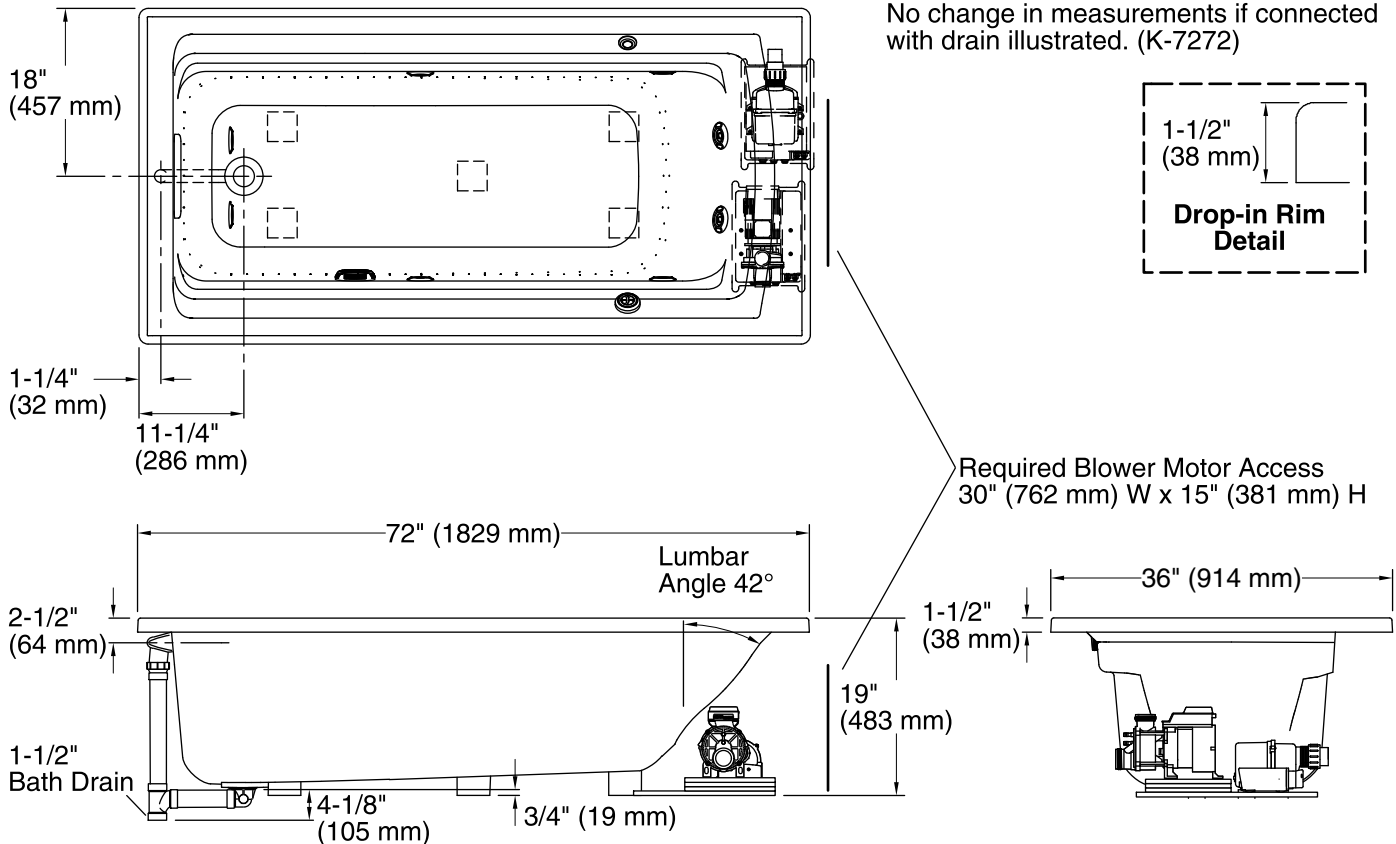

Required Electrical Service

Three dedicated circuits required, protected with Class A Ground-Fault Circuit-Interrupter (GFCI) or Residual Current Device (RCD).

Pump:	120 V, 15 A, 60 Hz
Blower:	120 V, 15 A, 60 Hz
Heater:	120 V, 15 A, 60 Hz

Technical Information

All product dimensions are nominal.

Installation:	Drop-in
Drain location:	End
Basin area, bottom:	51-3/8" x 21" (1305 mm x 533 mm)
Basin area, top:	64-1/2" x 30-1/2" (1638 mm x 775 mm)
Weight:	140 lbs (63.5 kg)
Minimum floor load:	43 lbs/ft² (209.9 kg/m²)
Water depth:	15" (381 mm)
Water capacity:	72 gal (272.5 L)
Cutout:	Drop-in, 70-1/2" x 34-1/2" (1791 mm x 876 mm)

Notes

Measure your actual product for rough-in details. Install this product according to the installation instructions.

The hot water supply should be 70% of the capacity of the bath or greater. Installations will vary.

This product is designed for drop-in installation only. It is not suited for use in a three-wall alcove with an overhead shower.

Remote blower installation kit is available for relocating the blower. Provide access for servicing the blower.

Do not relocate or alter the PVC tee or coiled flexible tubing connected to the blower. Follow the blower relocation instructions exactly.

ADA compliant when installed to the specific requirements of these regulations.