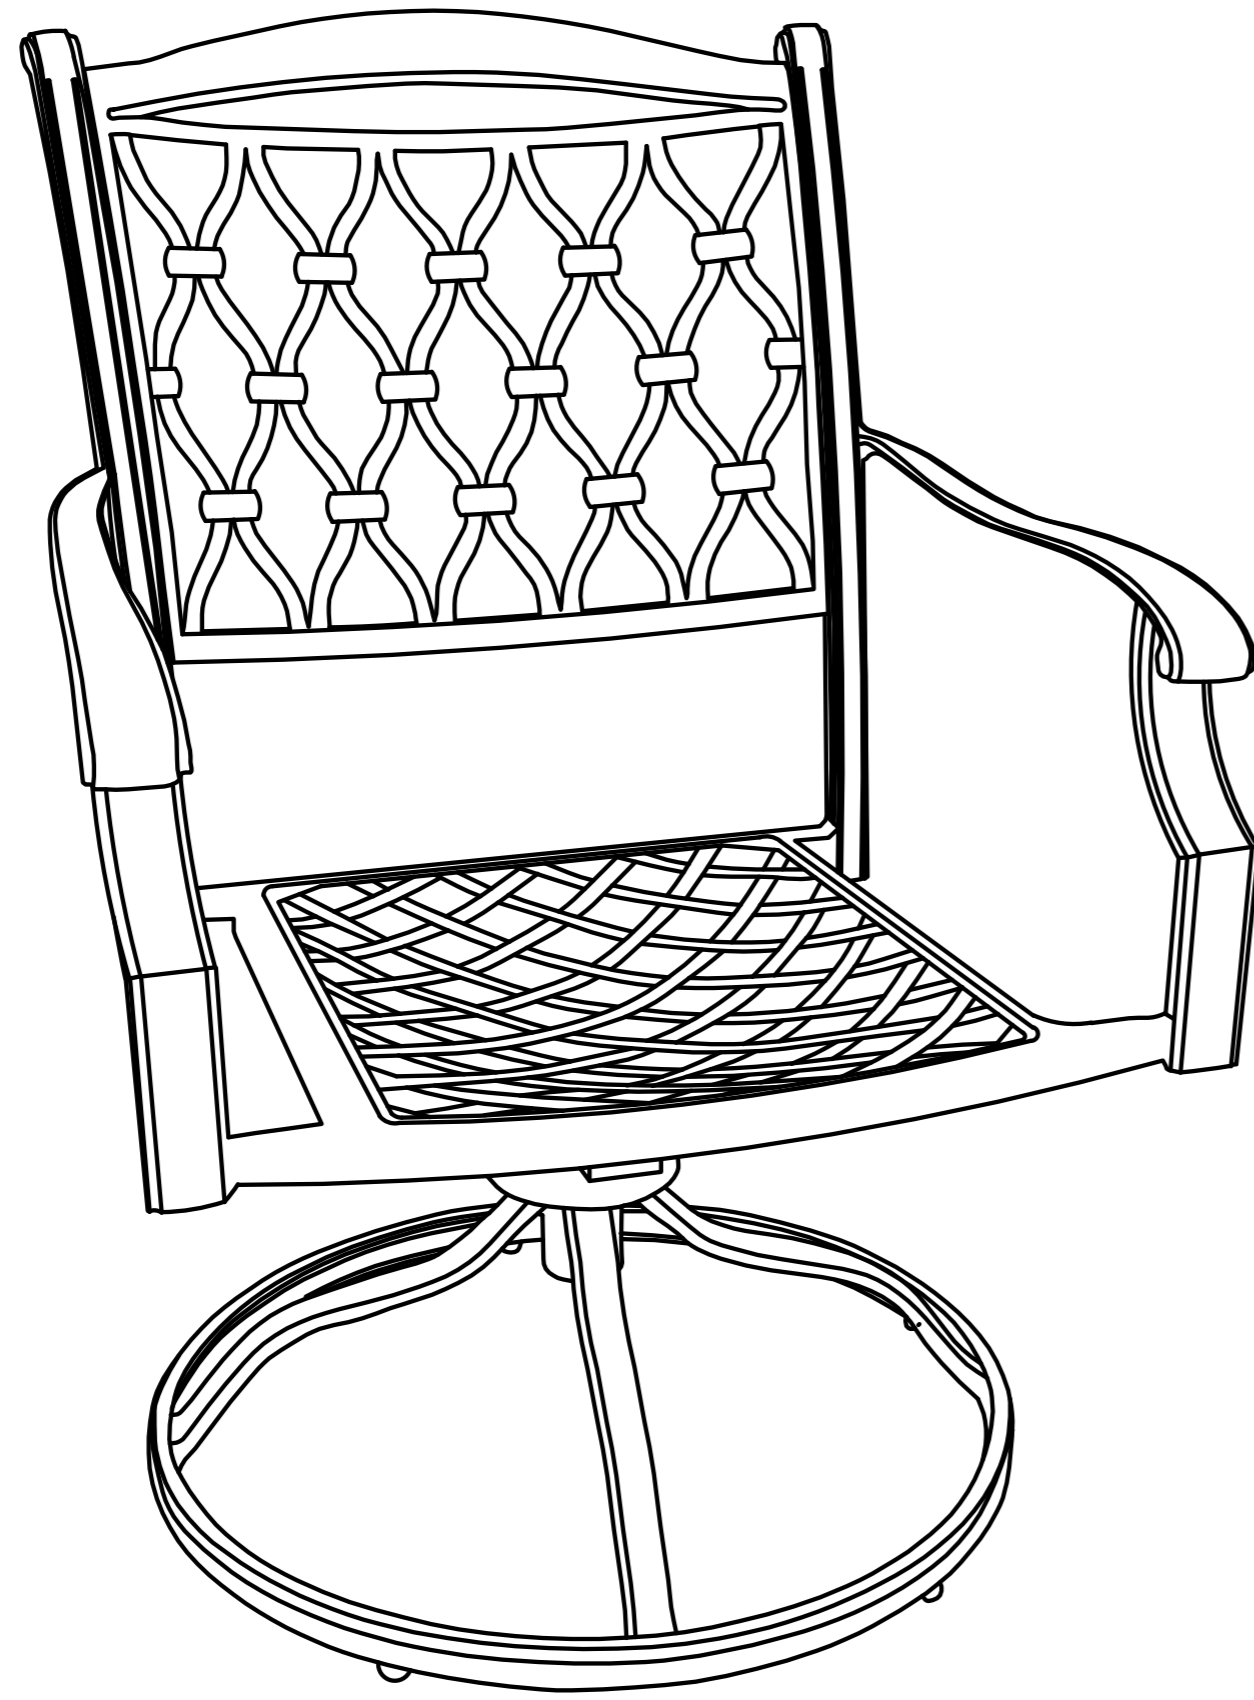

MONDAWE
PICK YOUR FAVORITE

Website: www.mondawe.com

Customer Service: service@mondawe.com

Phone: (720) 805-3223

21OD123140OR/21OD123140BE

<p>A</p>  <p>X1</p>	<p>D</p>  <p>φ 8*2.3</p> <p>x4</p>
<p>B</p>  <p>X1</p>	<p>E</p>  <p>5/16"</p> <p>x4</p>
<p>C</p>  <p>5/16x43</p> <p>X4</p>	<p>F</p>  <p>METAL PLATE</p> <p>x4</p>
	<p>G</p>  <p>The screw cap</p> <p>x8</p>
	<p>H</p>  <p>x1</p>
	<p>I</p>  <p>x1</p>