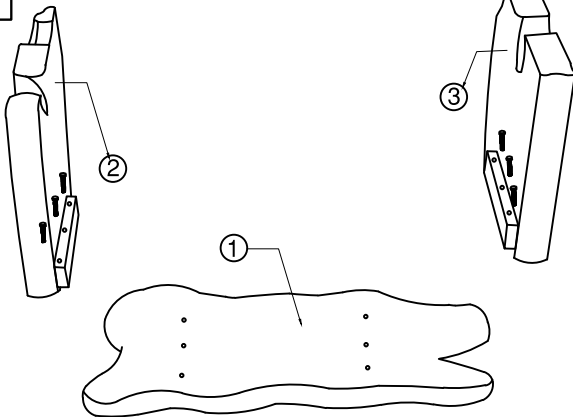

JONATHAN Y

Model : BNH300A

Maximum weight : 275 LBS

ASSEMBLING INSTRUCTION

6 X Bolt M x 7cm

6 X Pcs

Key Bolt BN
1 Pc

± 10'

1

2

3

4