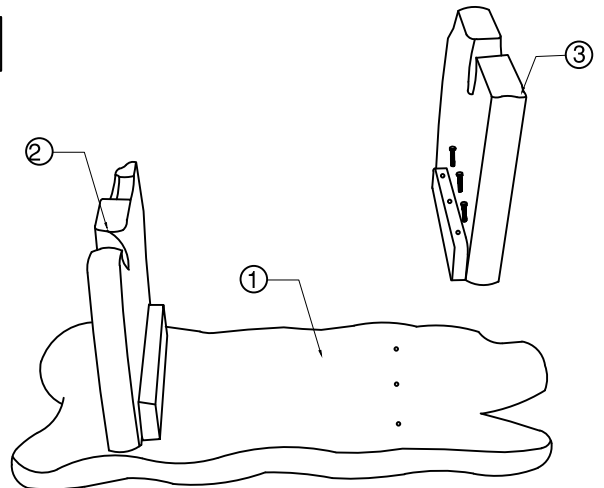

JONATHAN Y

Model : BNH300A

Maximum weight : 275 LBS

ASSEMBLING INSTRUCTION

6 X Bolt M x 7cm

6 X Pcs

Key Bolt BN
1 Pc

± 10'

1

2

3

4