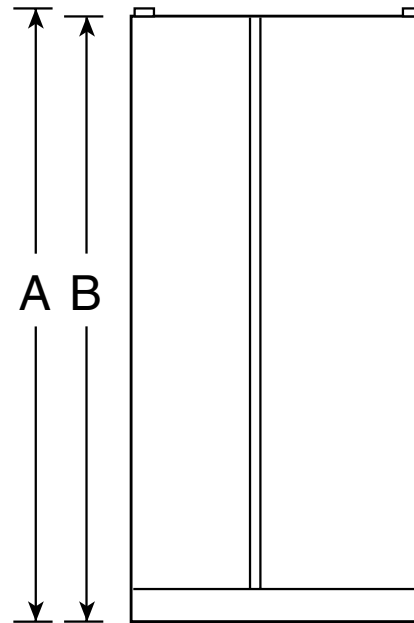

CSCP5UGX

GE Café 24.6 Cu. Ft. Side-By-Side Refrigerator with Dispenser

Dimensions and Installation Information (in inches)

Overall Dimensions	Height to top of hinge (in.) A	72
	Height to top of case (in.) B	71-5/8
	Case depth without door (in.) C†	23-7/8
	Case depth less door handle (in.) D†	27-1/8
	Case depth with door handle (in.) E†	29-3/4
	Depth with fresh food door open 90° (in.) F†	46
	Width (in.) G	36
	Width with door open 90° inc. door handle (in.) H	41-5/8
Air Clearances	Each side (in.)	1/8
	Top (in.)	1
	Back (in.)	1/2

†Water hook-up fits in back air clearance when calculating installation depth.

If installed against a wall, allow clearance of 14-3/16" on freezer side to remove bin.

Clearance required to remove fresh food full-size pan without disassembling is 18-15/16".

Front View

Top View

imagination at work

Listed by
Underwriters
Laboratories

Specification Created 1/08

310131

CSCP5UGX

GE Café 24.6 Cu. Ft. Side-By-Side Refrigerator with Dispenser