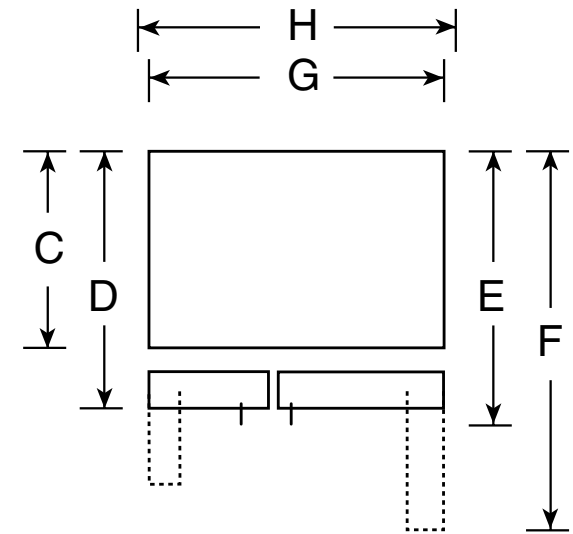

CSCP5UGX

GE Café 24.6 Cu. Ft. Side-By-Side Refrigerator with Dispenser

Dimensions and Installation Information (in inches)

Overall Dimensions	Height to top of hinge (in.) A	72
	Height to top of case (in.) B	71-5/8
	Case depth without door (in.) C†	23-7/8
	Case depth less door handle (in.) D†	27-1/8
	Case depth with door handle (in.) E†	29-3/4
	Depth with fresh food door open 90° (in.) F†	46
	Width (in.) G	36
	Width with door open 90° inc. door handle (in.) H	41-5/8
Air Clearances	Each side (in.)	1/8
	Top (in.)	1
	Back (in.)	1/2

†Water hook-up fits in back air clearance when calculating installation depth.

If installed against a wall, allow clearance of 14-3/16" on freezer side to remove bin.

Clearance required to remove fresh food full-size pan without disassembling is 18-15/16".

Allow additional space for any necessary leveling adjustments.

For answers to your Monogram,® GE Profile™ or GE® appliance questions, visit our website at ge.com or call GE Answer Center® service, 800.626.2000.

Front View

Top View

imagination at work

Listed by
Underwriters
Laboratories

Specification Created 1/08

310131

CSCP5UGX

GE Café 24.6 Cu. Ft. Side-By-Side Refrigerator with Dispenser