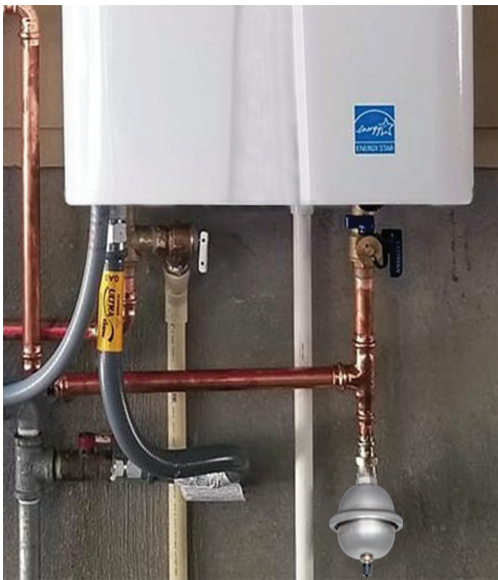

Mini Stainless Steel Expansion Tank

For Potable Hot Water Systems

The New Eastman™ Mini Expansion Tank/ Hammer Arrestor provides maximum protection. For Tankless or Point of Use Water Heaters with a storage capacity of 2 Gallons or less

**Prevents Potential
Damage & Extends
Heater Life.
Meets Local Codes.**

Stainless Steel Expansion Tank

- Adjustable pressure to match system
- Protects against thermal expansion
- Also a shock suppressor for appliances
- Connection size: 1/2" male pipe thread
- Can be installed in any orientation (Indoor or Outdoor)