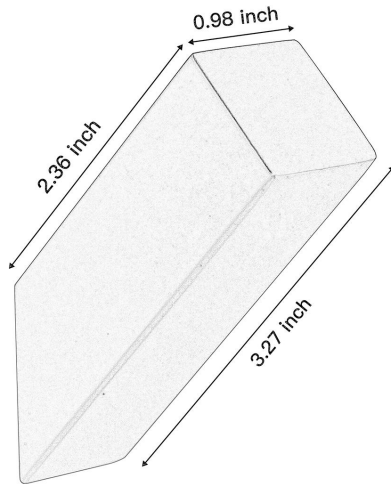

Bath Accessories

MODEL	STORE SKU#	FINISH
A-91023		Matte Black
		Brushed Nickel
		Brushed Gold
		Polished Chrome

INSTALLATION DIMENSIONS