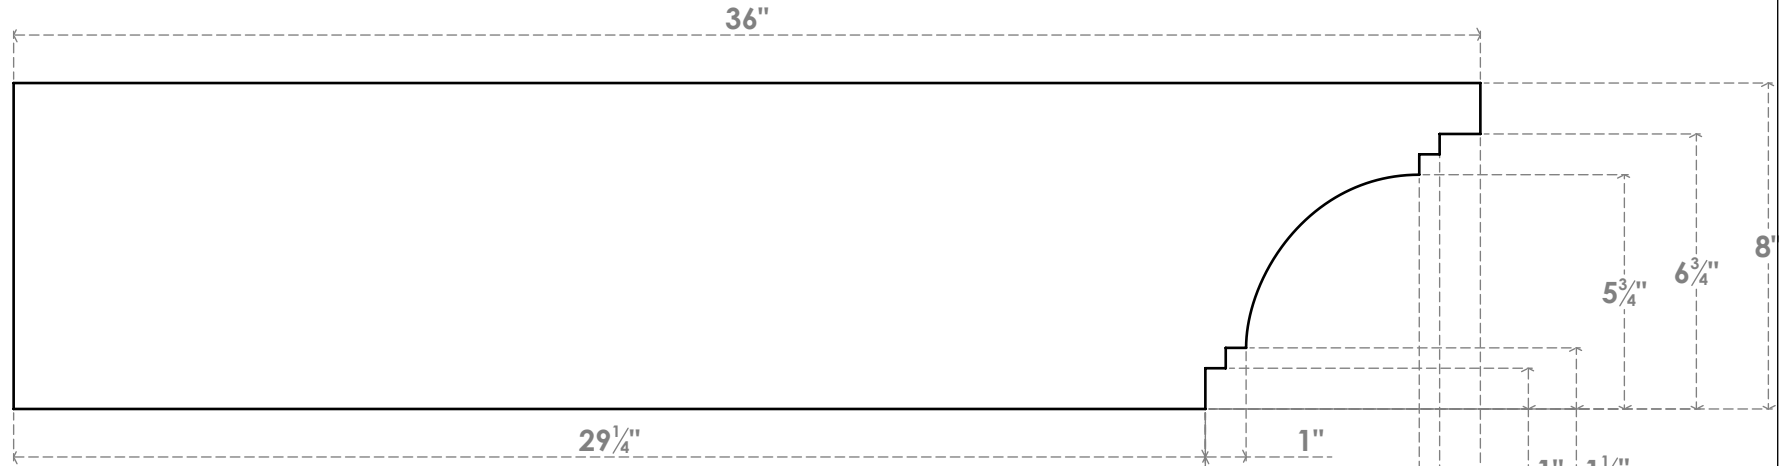

RFTP05X08X36PEC

5"W X 8"H X 36"L PESCADERO ARCHITECTURAL GRADE PVC RAFTER TAIL

SIDE PROFILE

FRONT PROFILE

ISOMETRIC

EKENA MILLWORK
2300 WEST MAIN ST.
CLARKSVILLE, TX 75426
TOLL FREE: 866-607-0453
WWW.EKENAMILLWORK.COM