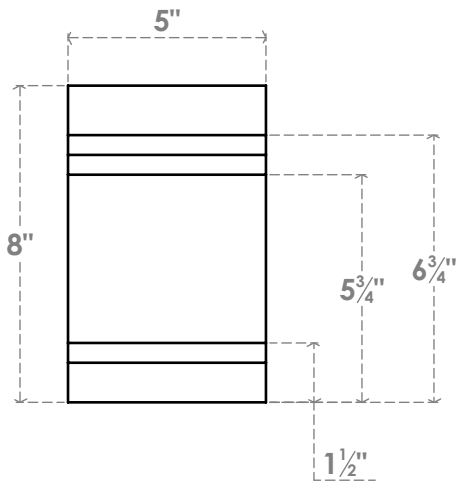

RFTP05X08X36PEC

5"W X 8"H X 36"L PESCADERO ARCHITECTURAL GRADE PVC RAFTER TAIL

SIDE PROFILE

FRONT PROFILE

ISOMETRIC

EKENA MILLWORK
2300 WEST MAIN ST.
CLARKSVILLE, TX 75426
TOLL FREE: 866-607-0453
WWW.EKENAMILLWORK.COM

NOTES

1. INSTALLATION TO BE COMPLETED IN ACCORDANCE WITH MANUFACTURER'S SPECIFICATIONS.
2. DRAWING MAY NOT BE TO SCALE
3. THIS DRAWING IS INTENDED FOR DESIGN AND PLANNING PURPOSES ONLY.
4. ALL INFORMATION CONTAINED HEREIN WAS CURRENT AT THE TIME OF DEVELOPMENT BUT MUST BE REVIEWED AND APPROVED BY THE PRODUCT MANUFACTURER TO BE CONSIDERED ACCURATE.
5. ARCHITECTURAL GRADE PVC PRODUCTS ARE MADE FROM EXPANDED CELLULAR PVC AND COME NATURALLY WHITE BUT MAY BE PAINTED