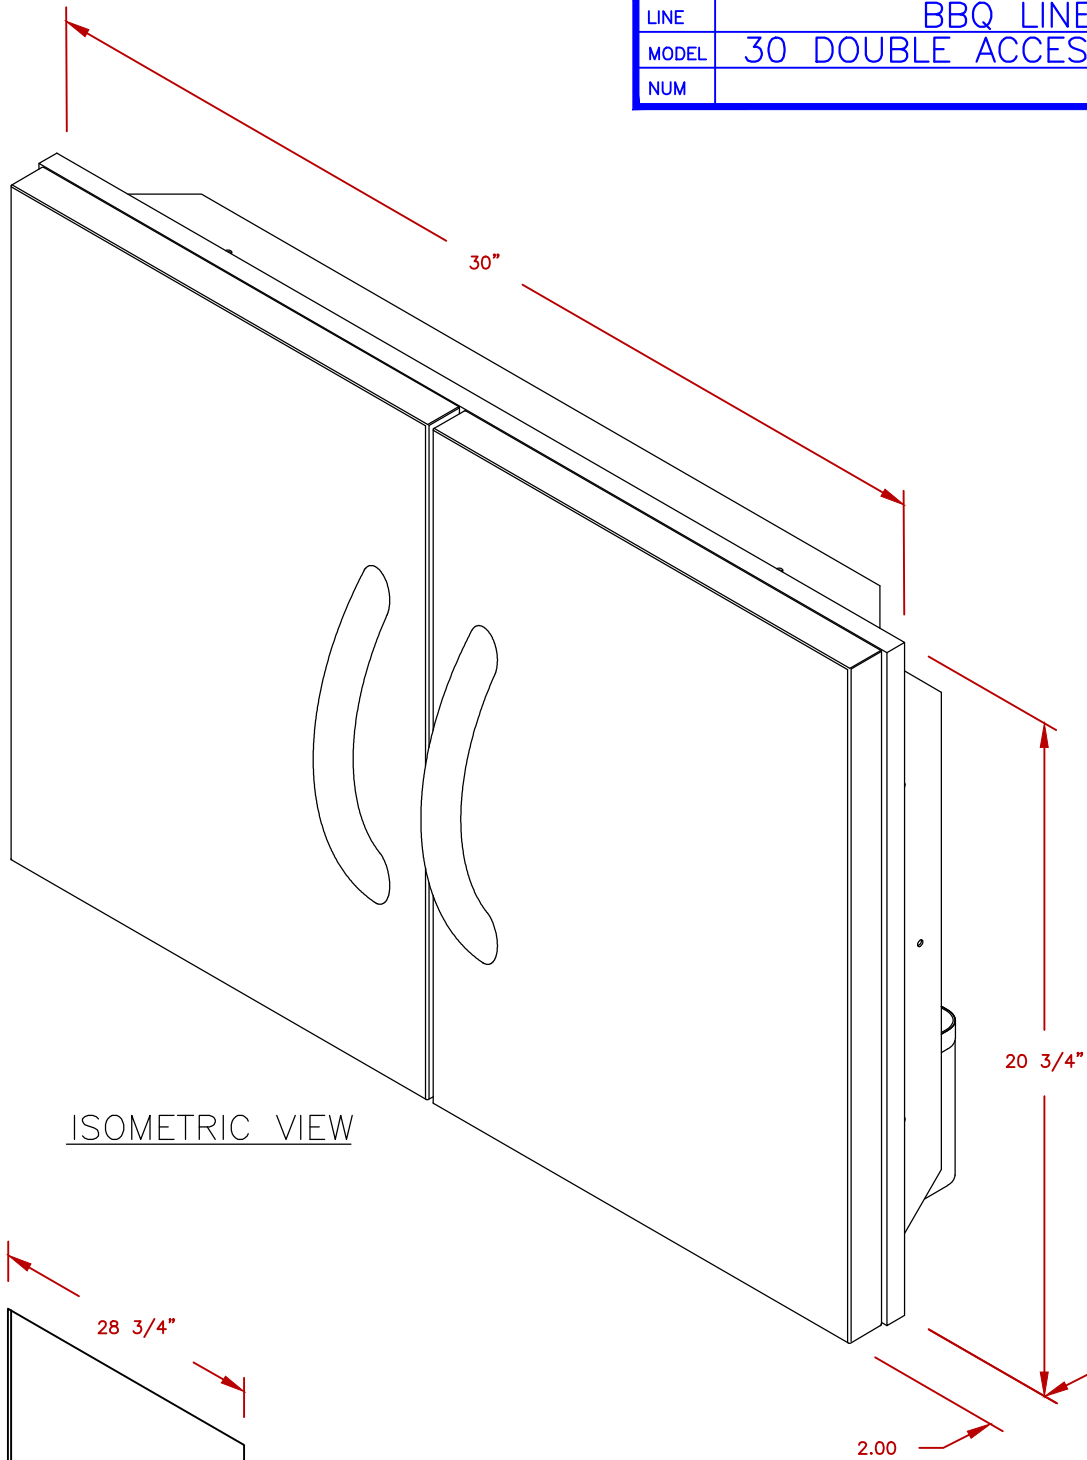

LINE	BBQ LINE
MODEL	SINK W/ SOAP DISPENSER
NUM	

NOTE:
ONE FAUCET INLET ONLY

CUT-OUT
DIMENSIONS

	TITLE 2023 BARBECUE LINE ACCESSORIES-DROP IN- SINK W/ SOAP DISPENSER	
	SCALE: N/A	DWG NO. BBQ11963
REVISED	REV. DESCR.	DATE 5/10/2023

NOTE:
DUE TO OUR CONTINUOUS IMPROVEMENT PROGRAM, ALL MODELS
AND SPECIFICATIONS ARE SUBJECT TO CHANGE WITHOUT NOTICE.

LINE	BBQ LINE
MODEL	30 DOUBLE ACCESS DOOR
NUM	

ISOMETRIC VIEW

DOOR CUT OUT

	TITLE		2023 BARBECUE LINE DOORS & DRAWERS 30 DOUBLE ACCESS DOOR
	SCALE:	DWG NO.	DWG BY
	BBQ18839P-30	M ORTEGA	
REVISED	REV. DESCR.	DATE	5/10/2023