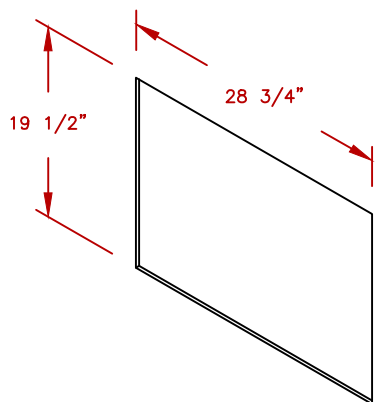

LINE	BBQ LINE
MODEL	SINK W/ SOAP DISPENSER
NUM	

NOTE:
ONE FAUCET INLET ONLY

CUT-OUT
DIMENSIONS

	TITLE 2023 BARBECUE LINE ACCESSORIES-DROP IN- SINK W/ SOAP DISPENSER	
	SCALE: N/A	DWG NO. BBQ11963
REVISED	REV. DESCR.	DATE 5/10/2023

NOTE:
DUE TO OUR CONTINUOUS IMPROVEMENT PROGRAM, ALL MODELS
AND SPECIFICATIONS ARE SUBJECT TO CHANGE WITHOUT NOTICE.

LINE	BBQ LINE
MODEL	30 DOUBLE ACCESS DOOR
NUM	

ISOMETRIC VIEW

DOOR CUT OUT

	TITLE		2023 BARBECUE LINE DOORS & DRAWERS 30 DOUBLE ACCESS DOOR
	SCALE:	DWG NO.	DWG BY
	BBQ18839P-30	M ORTEGA	
REVISED	REV. DESCR.	DATE	5/10/2023