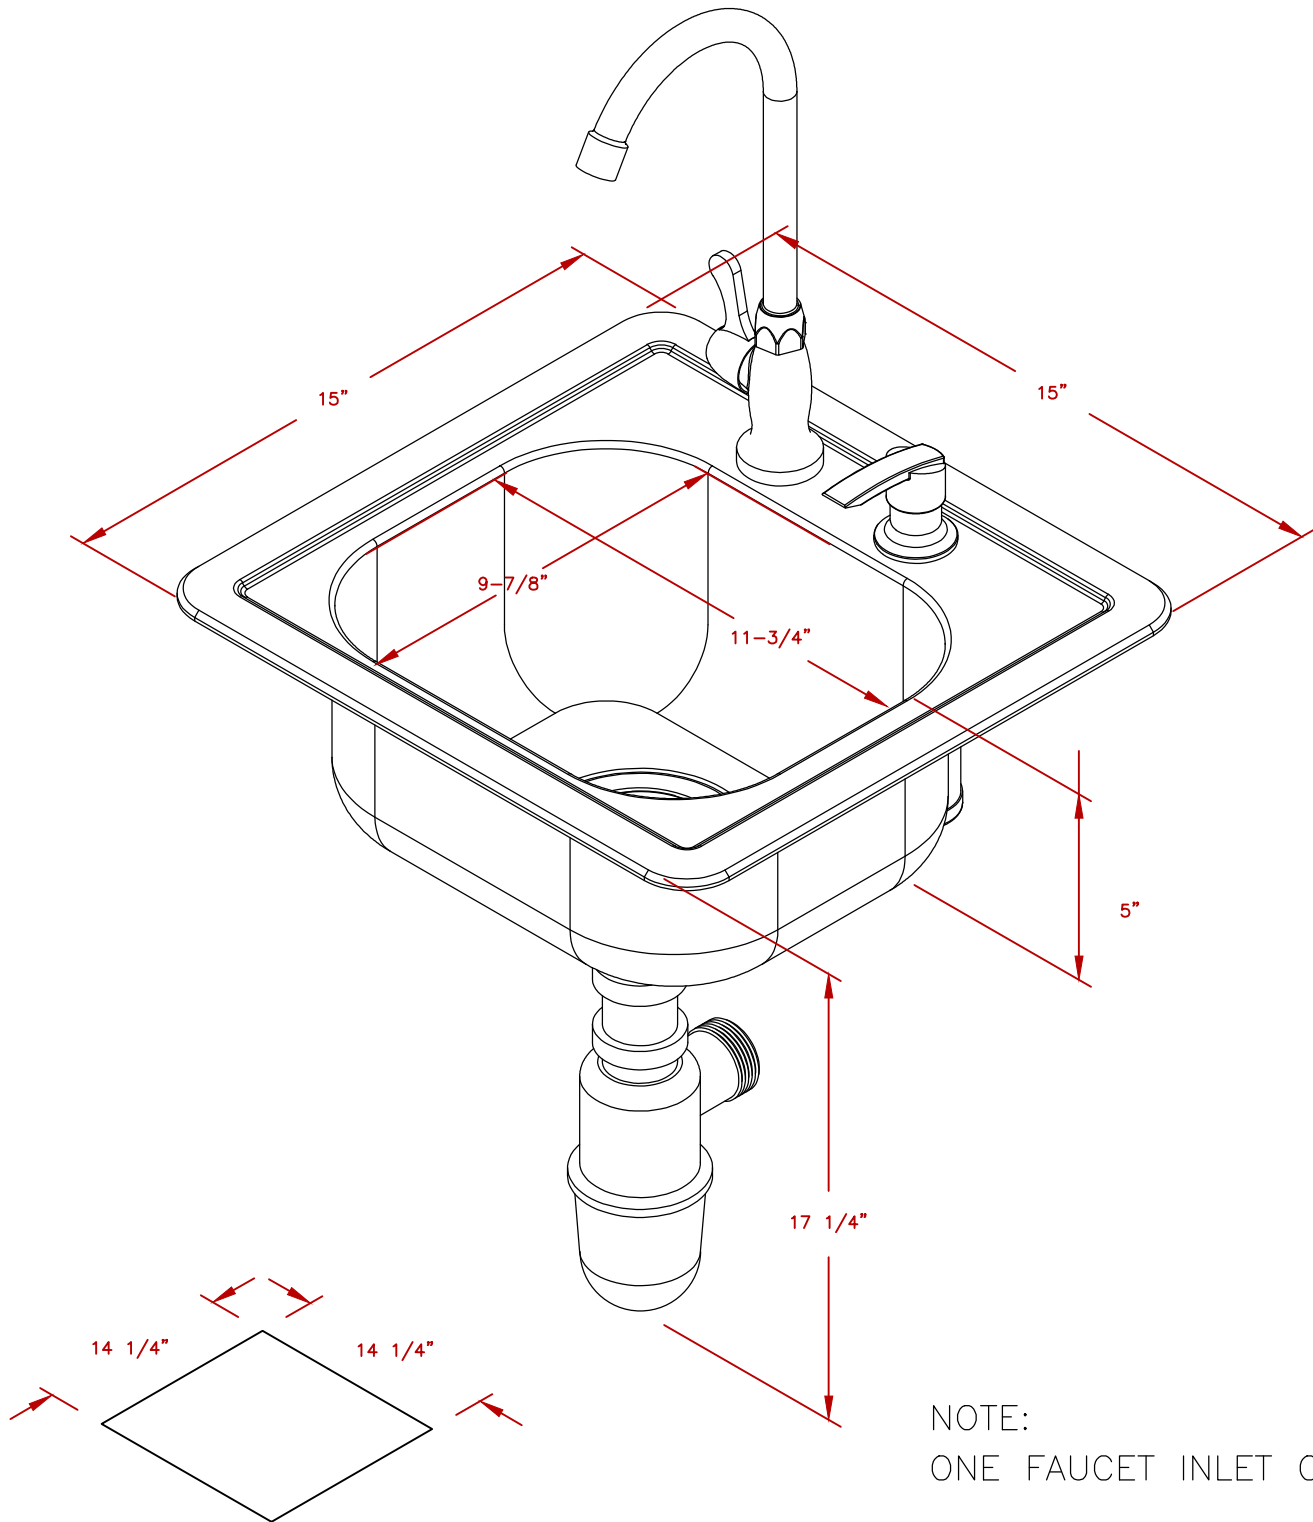

LINE	BBQ LINE
MODEL	SINK W/ SOAP DISPENSER
NUM	

NOTE:
ONE FAUCET INLET ONLY

CUT-OUT
DIMENSIONS

	TITLE 2023 BARBECUE LINE ACCESSORIES-DROP IN- SINK W/ SOAP DISPENSER	
	SCALE: N/A	DWG NO. BBQ11963
REVISED	REV. DESCR.	DATE 5/10/2023

NOTE:
DUE TO OUR CONTINUOUS IMPROVEMENT PROGRAM, ALL MODELS
AND SPECIFICATIONS ARE SUBJECT TO CHANGE WITHOUT NOTICE.

LINE	BBQ LINE
MODEL	30 DOUBLE ACCESS DOOR
NUM	

ISOMETRIC VIEW

DOOR CUT OUT

	TITLE		2023 BARBECUE LINE DOORS & DRAWERS 30 DOUBLE ACCESS DOOR
	SCALE:	DWG NO.	DWG BY
	BBQ18839P-30	M ORTEGA	
REVISED	REV. DESCR.	DATE	5/10/2023