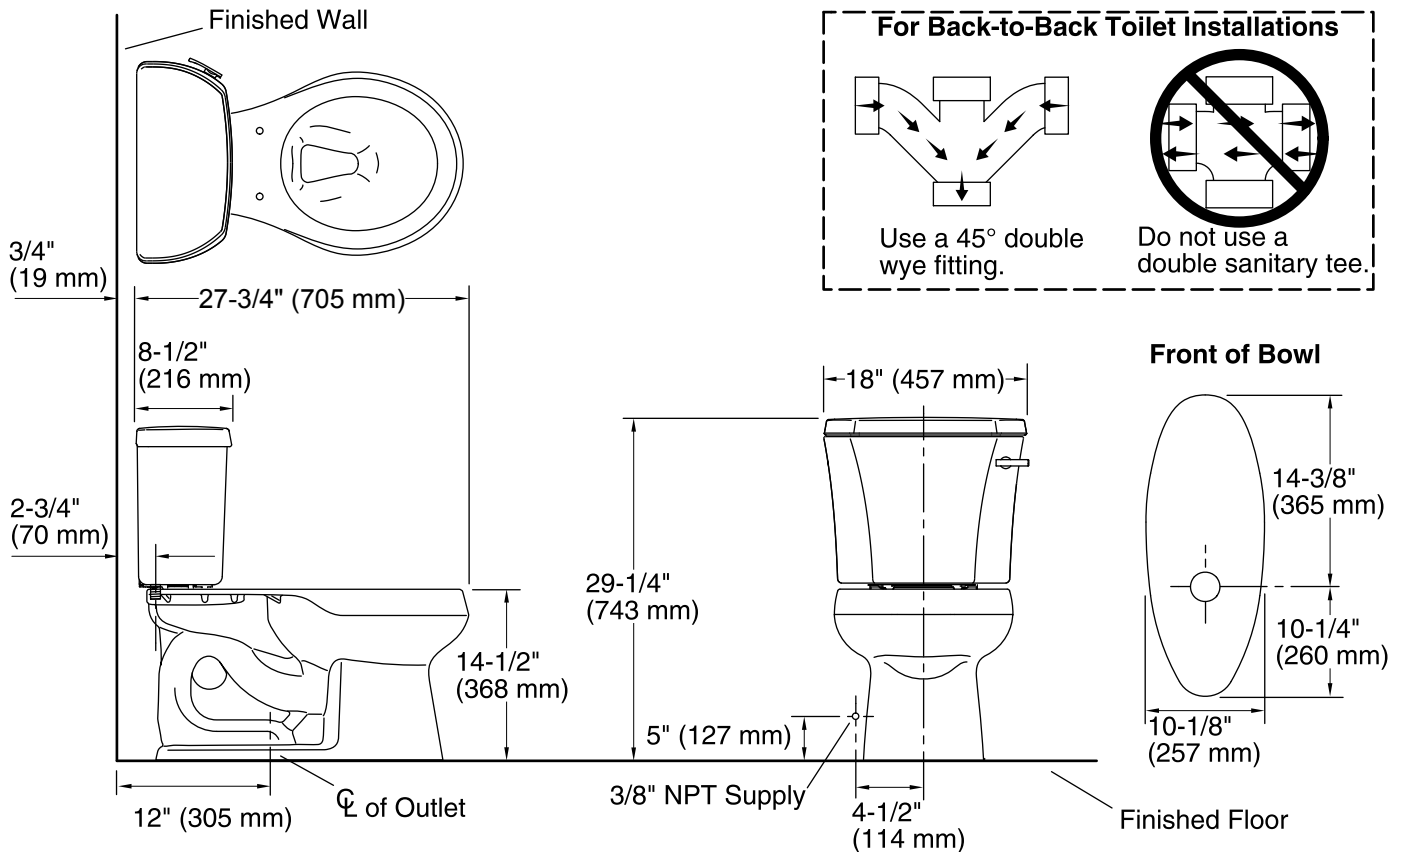

### Features

- Two-piece toilet.
- Round-front bowl offers an ideal solution for smaller baths and powder rooms.
- 1.28 gallons per flush (gpf).
- Right-hand trip lever included.
- Tank locks included.
- Combination consists of the K-4467-TR tank and the K-4197 bowl.
- Coordinates with other products in the Wellworth collection.

### Installation

- Standard 12-inch rough-in.
- Three-bolt installation.
- Seat and supply line not included.

## Technical Information

All product dimensions are nominal.

Toilet type:	Two-piece, Floor-mount
Waste Outlet:	Floor
Bowl shape:	Round front
Flush type:	Class Five®
Trap passageway:	2-1/8" (54 mm)
Water Consumption	
Full:	1.28 gpf (4.8 lpf)
Water surface size:	10-1/2" x 7-3/4" (267 mm x 197 mm)
Rim to water surface:	5-1/4" (133 mm)
Rough-in:	12
Seat-mounting holes:	5-1/2" (140 mm)

## Notes

Install this product according to the installation instructions.

For back-to-back toilet installations: Use only a 45° double wye fitting.