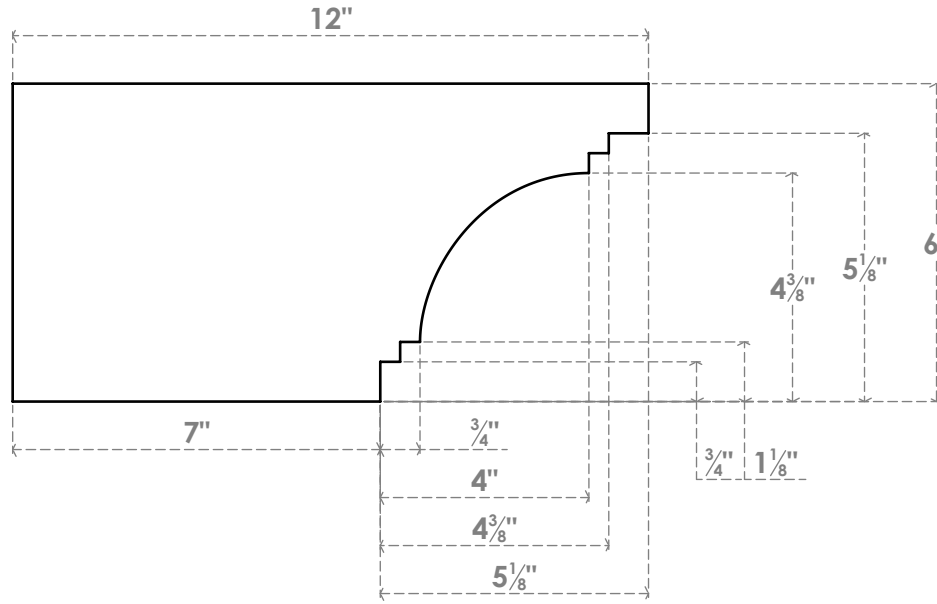

# RFTP05X06X12PEC

5"W X 6"H X 12"L PESCADERO ARCHITECTURAL GRADE PVC RAFTER TAIL

**SIDE PROFILE**

**ISOMETRIC**

**FRONT PROFILE**

**NOTES**

1. INSTALLATION TO BE COMPLETED IN ACCORDANCE WITH MANUFACTURER'S SPECIFICATIONS.
2. DRAWING MAY NOT BE TO SCALE
3. THIS DRAWING IS INTENDED FOR DESIGN AND PLANNING PURPOSES ONLY.
4. ALL INFORMATION CONTAINED HEREIN WAS CURRENT AT THE TIME OF DEVELOPMENT BUT MUST BE REVIEWED AND APPROVED BY THE PRODUCT MANUFACTURER TO BE CONSIDERED ACCURATE.
5. ARCHITECTURAL GRADE PVC PRODUCTS ARE MADE FROM EXPANDED CELLULAR PVC AND COME NATURALLY WHITE BUT MAY BE PAINTED