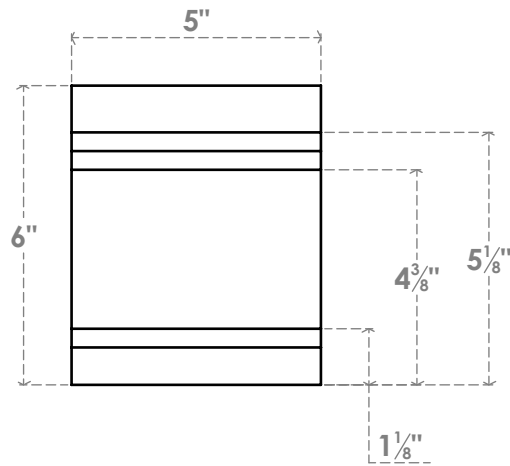

# RFTP05X06X12PEC

5"W X 6"H X 12"L PESCADERO ARCHITECTURAL GRADE PVC RAFTER TAIL

**SIDE PROFILE**

**ISOMETRIC**

**FRONT PROFILE**

**NOTES**

1. INSTALLATION TO BE COMPLETED IN ACCORDANCE WITH MANUFACTURER'S SPECIFICATIONS.
2. DRAWING MAY NOT BE TO SCALE
3. THIS DRAWING IS INTENDED FOR DESIGN AND PLANNING PURPOSES ONLY.
4. ALL INFORMATION CONTAINED HEREIN WAS CURRENT AT THE TIME OF DEVELOPMENT BUT MUST BE REVIEWED AND APPROVED BY THE PRODUCT MANUFACTURER TO BE CONSIDERED ACCURATE.
5. ARCHITECTURAL GRADE PVC PRODUCTS ARE MADE FROM EXPANDED CELLULAR PVC AND COME NATURALLY WHITE BUT MAY BE PAINTED