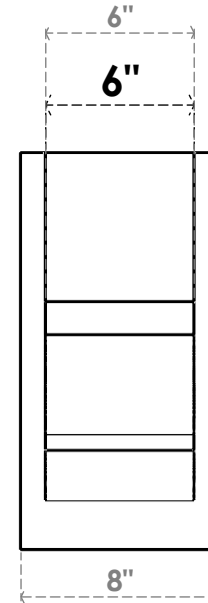

ITEM NUMBER: OUTUROC060X080X16000X16000X060X020X060BOA44RCPR

6"W TOP X 8"W BACK X 16"D X 16"H X 6"T TOP X 2"T BACK TIMBERTHANE ROUGH CEDAR BALBOA FAUX WOOD OPEN OUTLOOKER, BLOCK TOP AND BACK, 6"W CLOSED BRACE, PRIMED TAN

SIDE PROFILE

FRONT PROFILE

ISOMETRIC

GENERATED DATE : 07/05/2023

EKENA MILLWORK
2300 WEST MAIN ST.
CLARKSVILLE, TX 75426
TOLL FREE: 866-607-0453
WWW.EKENAMILLWORK.COM

NOTES

1. INSTALLATION TO BE COMPLETED IN ACCORDANCE WITH MANUFACTURER'S SPECIFICATIONS.
2. DRAWING MAY NOT BE TO SCALE
3. THIS DRAWING IS INTENDED FOR DESIGN AND PLANNING PURPOSES ONLY.
4. ALL INFORMATION CONTAINED HEREIN WAS CURRENT AT THE TIME OF DEVELOPMENT BUT MUST BE REVIEWED AND APPROVED BY THE PRODUCT MANUFACTURER TO BE CONSIDERED ACCURATE.
5. TIMBERTHANE ARCHITECTURAL PRODUCTS ARE MADE FROM HIGH DENSITY URETHANE AND COME FACTORY PRIMED