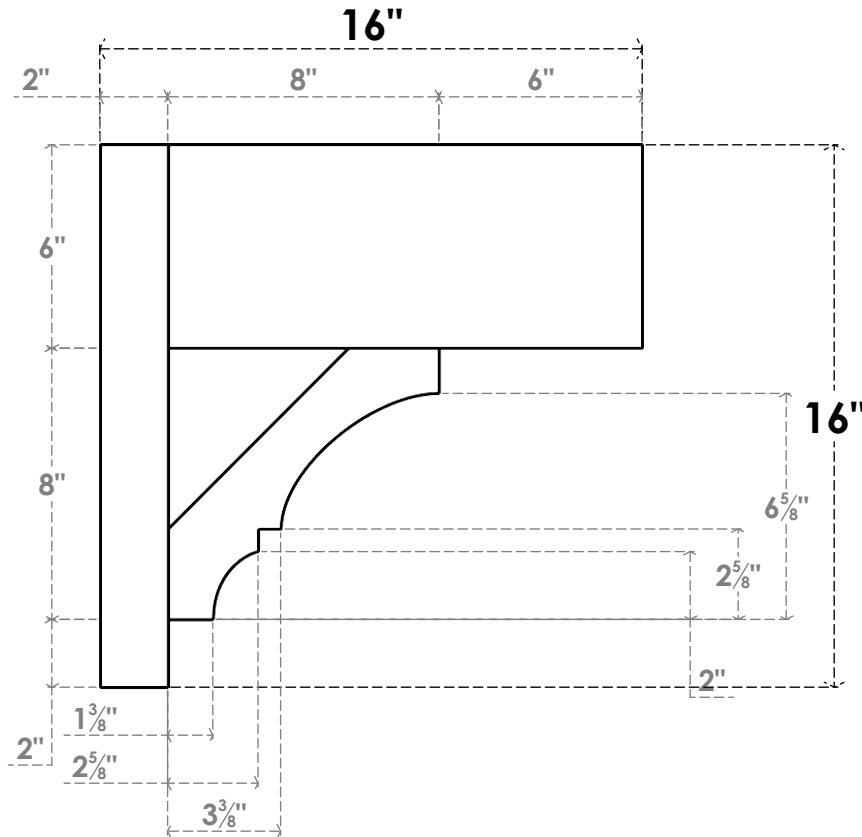

ITEM NUMBER: OUTUROC060X080X16000X16000X060X020X060BOA44RCPR

6"W TOP X 8"W BACK X 16"D X 16"H X 6"T TOP X 2"T BACK TIMBERTHANE ROUGH CEDAR BALBOA FAUX WOOD OPEN OUTLOOKER, BLOCK TOP AND BACK, 6"W CLOSED BRACE, PRIMED TAN

SIDE PROFILE

FRONT PROFILE

ISOMETRIC

GENERATED DATE : 07/05/2023

EKENA MILLWORK
2300 WEST MAIN ST.
CLARKSVILLE, TX 75426
TOLL FREE: 866-607-0453
WWW.EKENAMILLWORK.COM

NOTES

1. INSTALLATION TO BE COMPLETED IN ACCORDANCE WITH MANUFACTURER'S SPECIFICATIONS.
2. DRAWING MAY NOT BE TO SCALE
3. THIS DRAWING IS INTENDED FOR DESIGN AND PLANNING PURPOSES ONLY.
4. ALL INFORMATION CONTAINED HEREIN WAS CURRENT AT THE TIME OF DEVELOPMENT BUT MUST BE REVIEWED AND APPROVED BY THE PRODUCT MANUFACTURER TO BE CONSIDERED ACCURATE.
5. TIMBERTHANE ARCHITECTURAL PRODUCTS ARE MADE FROM HIGH DENSITY URETHANE AND COME FACTORY PRIMED