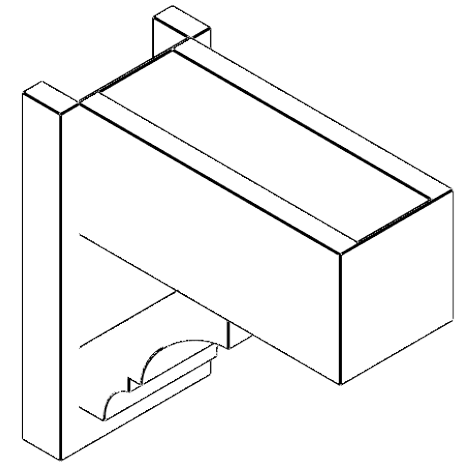

ITEM NUMBER: OUTUROC060X080X16000X16000X060X020X060BOA44RCPR

6"W TOP X 8"W BACK X 16"D X 16"H X 6"T TOP X 2"T BACK TIMBERTHANE ROUGH CEDAR BALBOA FAUX WOOD OPEN OUTLOOKER, BLOCK TOP AND BACK, 6"W CLOSED BRACE, PRIMED TAN

SIDE PROFILE

FRONT PROFILE

ISOMETRIC

GENERATED DATE : 07/05/2023

EKENA MILLWORK
2300 WEST MAIN ST.
CLARKSVILLE, TX 75426
TOLL FREE: 866-607-0453
WWW.EKENAMILLWORK.COM

NOTES

1. INSTALLATION TO BE COMPLETED IN ACCORDANCE WITH MANUFACTURER'S SPECIFICATIONS.
2. DRAWING MAY NOT BE TO SCALE
3. THIS DRAWING IS INTENDED FOR DESIGN AND PLANNING PURPOSES ONLY.
4. ALL INFORMATION CONTAINED HEREIN WAS CURRENT AT THE TIME OF DEVELOPMENT BUT MUST BE REVIEWED AND APPROVED BY THE PRODUCT MANUFACTURER TO BE CONSIDERED ACCURATE.
5. TIMBERTHANE ARCHITECTURAL PRODUCTS ARE MADE FROM HIGH DENSITY URETHANE AND COME FACTORY PRIMED